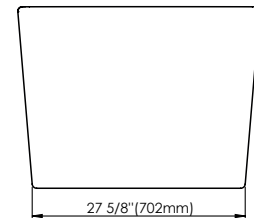

Produits Neptune
Rouge

Nice F1 3266

Bathtub

Ajustable feet
Above-the-floor rough (AFR)

*All dimensions are approximate and subject to change without notice
Please refer to the installation guide before beginning the installation