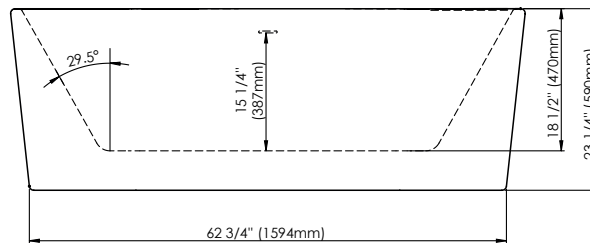

Produits Neptune
Rouge

Nice F1 3266

Bathtub

Ajustable feet
Above-the-floor rough (AFR)

*All dimensions are approximate and subject to change without notice
Please refer to the installation guide before beginning the installation