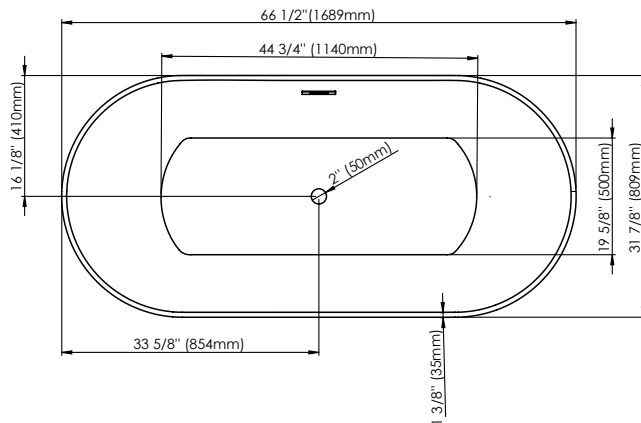

NICE F1 3266 AFR

66 1/2" x 31 7/8" x 23 1/4" Bath

COLORS	DRAIN POSITION(S)	SIZE(S)
White	Center Drain	66 x 32

FEATURES

- Acrylic surface resistant to stains and discoloration
- High-gloss finish adds luxurious look to your bathroom
- 1-piece construction for easy installation
- Freestanding bathtub that allows more flexibility
- Available in center drain configuration
- Above-the-floor rough (AFR) so pipes can be routed without breaking ground or relocating the drain
- Comes with leveling legs for ease of installation
- Integrated linear overflow and drain kit included in chrome finish for an efficient installation
- Warranty: 10 years

ATTRIBUTES

- Installation Type : Freestanding
- Above-the-Floor Rough : Yes
- Material : Acrylic

Produits Neptune
Rouge

Nice F1 3266

Bathtub

Ajustable feet
Above-the-floor rough (AFR)

*All dimensions are approximate and subject to change without notice
Please refer to the installation guide before beginning the installation

TECHNICAL SPECIFICATIONS

66 1/2" x 31 7/8" x 23 1/4" Bath

DIMENSIONS

PRODUCT LENGTH	BATHING WELL LENGTH	PRODUCT WIDTH	BATHING WELL WIDTH	PRODUCT HEIGHT
66 1/2"	44 3/4"	31 7/8"	19.325"	23 1/4"
DEEP SUMP HEIGHT	THRESHOLD WIDTH	WEIGHT	DRAIN SIZE	SHIPPING LENGTH
15 1/4"	1 3/8"	101.41 Lbs	2"	68"
SHIPPING WIDTH	SHIPPING HEIGHT			
34"	24"			