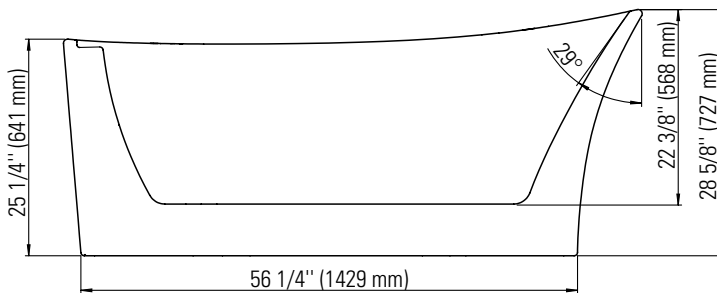

Produits Neptune

PARIS 3266F1

Bathtub

Ajustable feet
Above-the-floor rough (AFR)

*All dimensions are approximate and subject to change without notice
Please refer to the installation guide before beginning the installation