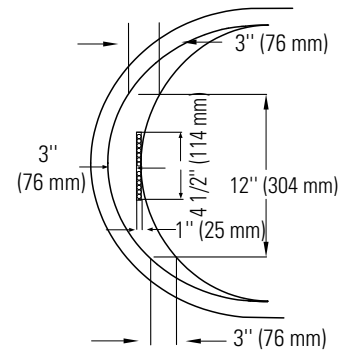

Produits Neptune

PARIS 3266F1

Bathtub

Ajustable feet
Above-the-floor rough (AFR)

*All dimensions are approximate and subject to change without notice
Please refer to the installation guide before beginning the installation