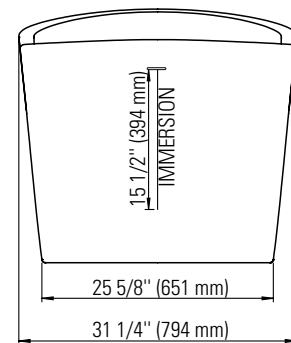

Produits Neptune

PARIS 3266F1

Bathtub

Ajustable feet
Above-the-floor rough (AFR)

*All dimensions are approximate and subject to change without notice
Please refer to the installation guide before beginning the installation