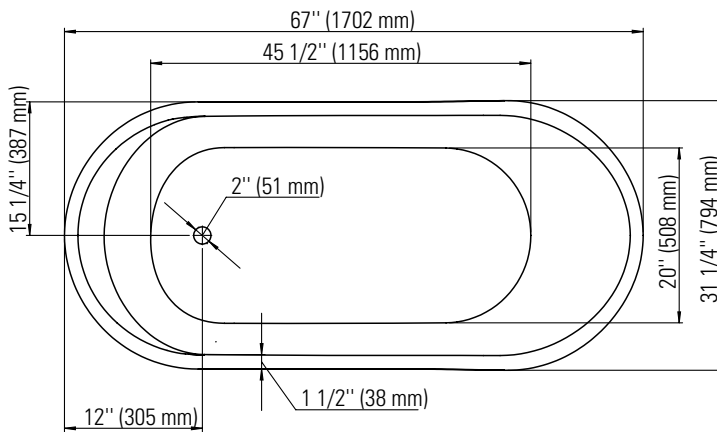

Produits Neptune

PARIS 3266F1

Bathtub

Ajustable feet
Above-the-floor rough (AFR)

*All dimensions are approximate and subject to change without notice
Please refer to the installation guide before beginning the installation