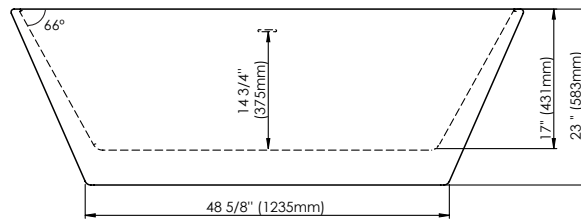

Produits Neptune
Rouge

Prague F1 3260

Bathtub

Ajustable feet
Above-the-floor rough (AFR)

*All dimensions are approximate and subject to change without notice
Please refer to the installation guide before beginning the installation