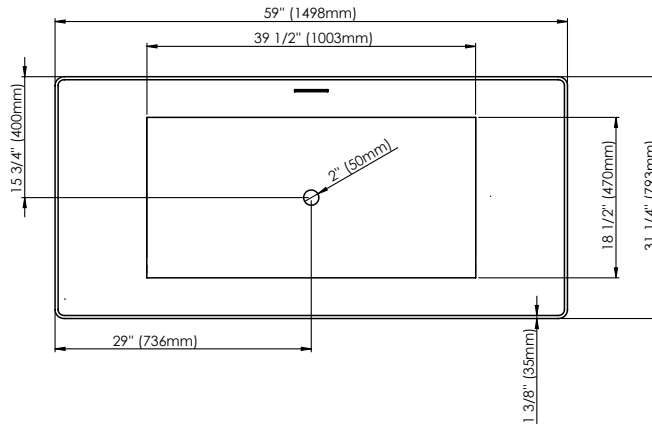

Produits Neptune
Rouge

Prague F1 3260

Bathtub

Ajustable feet
Above-the-floor rough (AFR)

*All dimensions are approximate and subject to change without notice
Please refer to the installation guide before beginning the installation