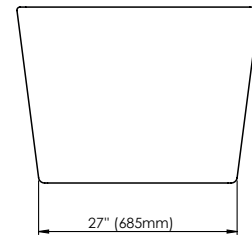

Produits Neptune
Rouge

Prague F1 3260

Bathtub

Ajustable feet
Above-the-floor rough (AFR)

*All dimensions are approximate and subject to change without notice
Please refer to the installation guide before beginning the installation