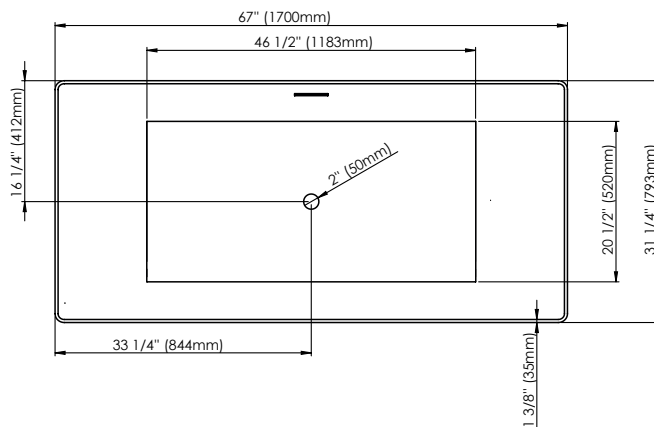

PRAGUE F1 3266 AFR

66 15/16" x 31 3/4" x 23.0313" Bath

COLORS	DRAIN POSITION(S)	SIZE(S)
White	Center Drain	60 x 32 66 x 32

FEATURES

- Acrylic surface resistant to stains and discoloration
- 1-piece construction for easy installation
- Freestanding bathtub that allows more flexibility
- Available in center drain configuration
- Above-the-floor rough (AFR) so pipes can be routed without breaking ground or relocating the drain
- Comes with leveling legs for ease of installation
- Integrated linear overflow and drain kit included in chrome finish for an efficient installation
- Water Capacity: 83 Imperial Gallons
- Warranty: 10 years

ATTRIBUTES

- Installation Type : Freestanding
- Above-the-Floor Rough : Yes
- Material : Acrylic
- Residential Warranty : 10

Prague F1 3266

Bathtub

Ajustable feet
Above-the-floor rough (AFR)

*All dimensions are approximate and subject to change without notice
Please refer to the installation guide before beginning the installation

TECHNICAL SPECIFICATIONS

66 15/16" x 31 3/4" x 23.0313" Bath

DIMENSIONS

PRODUCT LENGTH	BATHING WELL LENGTH	PRODUCT WIDTH	BATHING WELL WIDTH	PRODUCT HEIGHT
66 15/16"	46 1/2"	31 3/4"	20 1/2"	23.0313"
DEEP SUMP HEIGHT	THRESHOLD WIDTH	WEIGHT	DRAIN SIZE	SHIPPING LENGTH
15 1/4"	1 3/8"	145.51 Lbs	2"	69"
SHIPPING WIDTH	SHIPPING HEIGHT			
33"	25"			