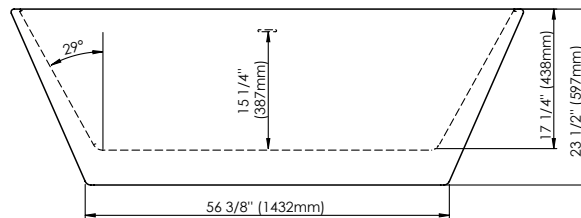

PRAGUE F1 3266 AFR

66 15/16" x 31 3/4" x 23.0313" Bath

COLORS	DRAIN POSITION(S)	SIZE(S)
White	Center Drain	60 x 32 66 x 32

FEATURES

- Acrylic surface resistant to stains and discoloration
- 1-piece construction for easy installation
- Freestanding bathtub that allows more flexibility
- Available in center drain configuration
- Above-the-floor rough (AFR) so pipes can be routed without breaking ground or relocating the drain
- Comes with leveling legs for ease of installation
- Integrated linear overflow and drain kit included in chrome finish for an efficient installation
- Water Capacity: 83 Imperial Gallons
- Warranty: 10 years

ATTRIBUTES

- Installation Type : Freestanding
- Above-the-Floor Rough : Yes
- Material : Acrylic
- Residential Warranty : 10

Prague F1 3266

Bathtub

Ajustable feet
Above-the-floor rough (AFR)

*All dimensions are approximate and subject to change without notice
Please refer to the installation guide before beginning the installation

TECHNICAL SPECIFICATIONS

66 15/16" x 31 3/4" x 23.0313" Bath

DIMENSIONS

PRODUCT LENGTH	BATHING WELL LENGTH	PRODUCT WIDTH	BATHING WELL WIDTH	PRODUCT HEIGHT
66 15/16"	46 1/2"	31 3/4"	20 1/2"	23.0313"
DEEP SUMP HEIGHT	THRESHOLD WIDTH	WEIGHT	DRAIN SIZE	SHIPPING LENGTH
15 1/4"	1 3/8"	145.51 Lbs	2"	69"
SHIPPING WIDTH	SHIPPING HEIGHT			
33"	25"			