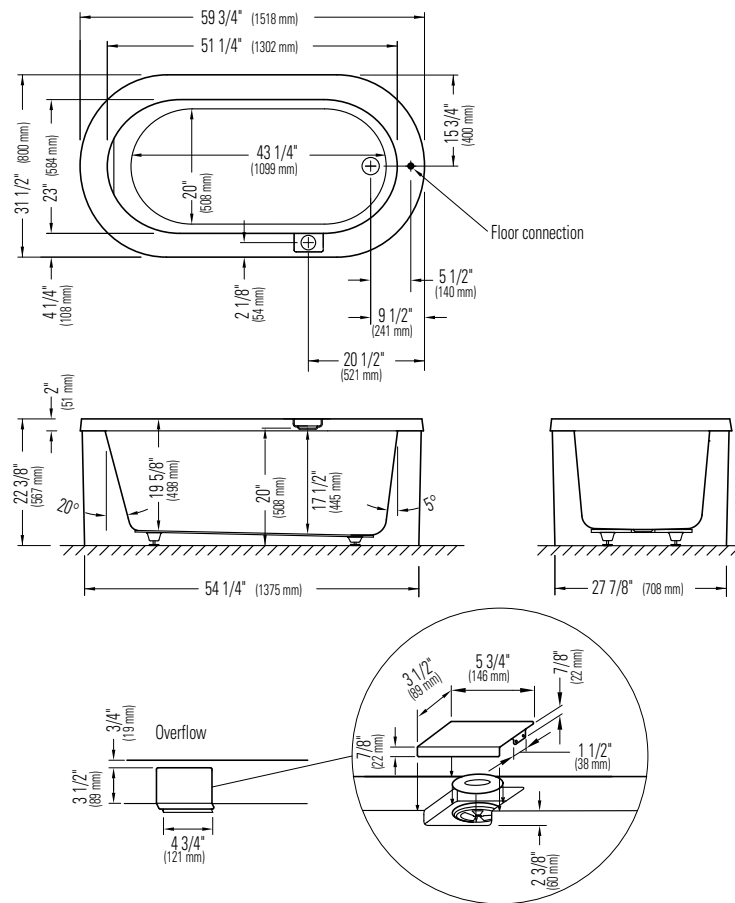

RUBY 3260

59 3/4" x 31 1/2" x 22 3/8" Bath

COLORS	DRAIN POSITION(S)	SIZE(S)
Biscuit	Center Drain	60 x 32
Black		66 x 36
White		72 x 36
White and Biscuit		
White and Black		

FEATURES

- Acrylic surface resistant to stains and discoloration
- High-gloss finish adds luxurious look to your bathroom
- 2-piece bathtub for an easy installation
- Freestanding bathtub that allows more flexibility
- Available in end drain configuration to fit your specific bathroom layout
- Comes with leveling legs for ease of installation
- Integrated Ultim-0 overflow and drain kit included in chrome finish for efficiency
- Ample deck space for faucet installation
- Warranty: Limited lifetime

ATTRIBUTES

- Installation Type : Freestanding
- Above-the-Floor Rough : No
- Material : Acrylic
- Residential Warranty : Lifetime

Produits Neptune

RUBY 3260

Bathtub

* All dimensions are approximate and subject to change without notice.
Please refer to the installation guide before beginning the installation

TECHNICAL SPECIFICATIONS

59 3/4" x 31 1/2" x 22 3/8" Bath

DIMENSIONS

PRODUCT LENGTH	BATHING WELL LENGTH	PRODUCT WIDTH	BATHING WELL WIDTH	PRODUCT HEIGHT
59 3/4"	43 1/4"	31 1/2"	20"	22 3/8"
DEEP SUMP HEIGHT	THRESHOLD WIDTH	DECK WIDTH	SKIRT HEIGHT	WEIGHT
17 1/2"	4 1/4"	4 1/4"	20 3/8"	85 Lbs
DRAIN CLEARANCE	SHIPPING LENGTH	SHIPPING WIDTH	SHIPPING HEIGHT	
1"	63"	33 1/4"	23"	