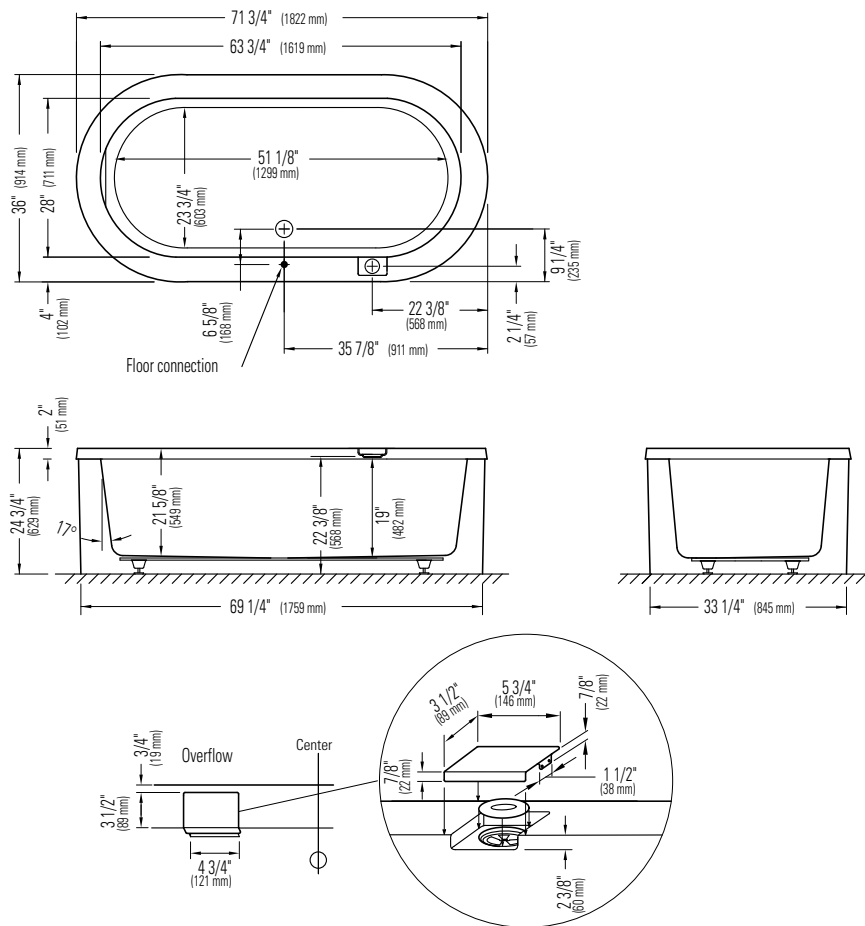

# RUBY 7236

71 3/4" x 36" x 24 3/4" Bath

COLORS	DRAIN POSITION(S)	SIZE(S)
Biscuit	Center Drain	60 x 32
Black		66 x 36
White		72 x 36
White and Biscuit		
White and Black		

## RUBY 3672

Bathtub

All dimensions are approximate and subject to change without notice.  
Please refer to the installation guide before beginning the installation

# TECHNICAL SPECIFICATIONS

71 3/4" x 36" x 24 3/4" Bath

## DIMENSIONS

<b>PRODUCT LENGTH</b>	<b>BATHING WELL LENGTH</b>	<b>PRODUCT WIDTH</b>	<b>BATHING WELL WIDTH</b>	<b>PRODUCT HEIGHT</b>
71 3/4"	51 1/8"	36"	23 3/4"	24 3/4"
<b>DEEP SUMP HEIGHT</b>	<b>DECK WIDTH</b>	<b>WEIGHT</b>	<b>DRAIN CLEARANCE</b>	<b>SHIPPING LENGTH</b>
19"	4"	113 Lbs	3 1/8"	74"
<b>SHIPPING WIDTH</b>	<b>SHIPPING HEIGHT</b>			
36 1/2"	24 1/2"			