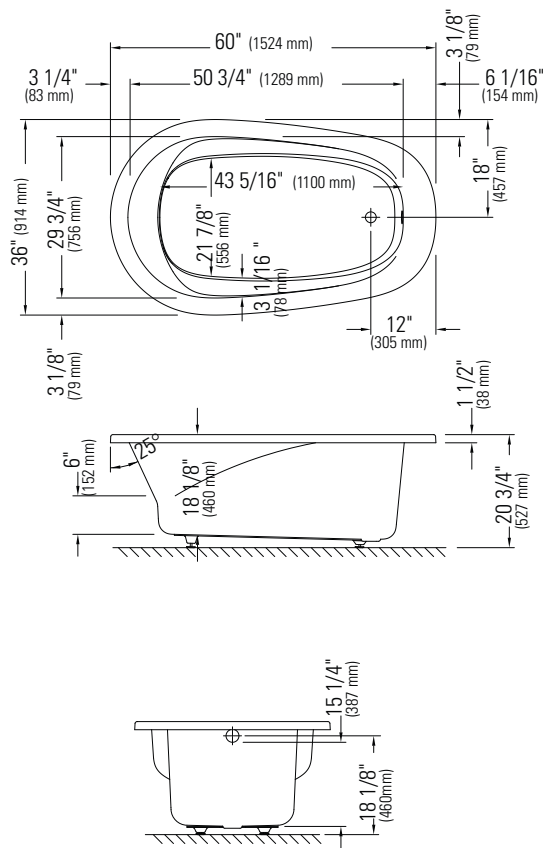

VAPORA 6036

60" x 36" x 20 3/4" Bath

COLORS	DRAIN POSITION(S)	SIZE(S)
Biscuit	End	60 x 36
White		66 x 36
		72 x 36

FEATURES

- High gloss finish is resistant to dulling, scratching and fading
- Standard round drain
- Thermoformed acrylic reinforced with fiber glass for a durable bathtub
- Drop-In installation
- Water capacity of 70 US gallons
- 10-year limited warranty provides peace of mind
- End drain configuration
- Comes with leveling legs for ease of installation
- Available with massage systems for outmost relaxation

ATTRIBUTES

- Installation Type : Drop-In
- Above-the-Floor Rough : No
- Material : Acrylic
- Residential Warranty : 10
- Commercial Warranty : 10 Years

Produits Neptune

VAPORA 3660

*A bathtub fitted with back jets can cause the pump to protrude by approximately 3" from the overall dimension.

**All dimensions are approximate and subject to change without notice. Please refer to the installation guide before beginning the installation.

TECHNICAL SPECIFICATIONS

60" x 36" x 20 3/4" Bath

DIMENSIONS

PRODUCT LENGTH	BATHING WELL LENGTH	PRODUCT WIDTH	BATHING WELL WIDTH	PRODUCT HEIGHT
60"	43 5/16"	36"	21 7/8"	20 3/4"
DEEP SUMP HEIGHT	DECK WIDTH	WEIGHT	DRAIN CLEARANCE	SHIPPING LENGTH
15 1/4"	3 1/8"	53 Lbs	2 5/8"	67"
SHIPPING WIDTH	SHIPPING HEIGHT			
36 1/2"	24 1/2"			