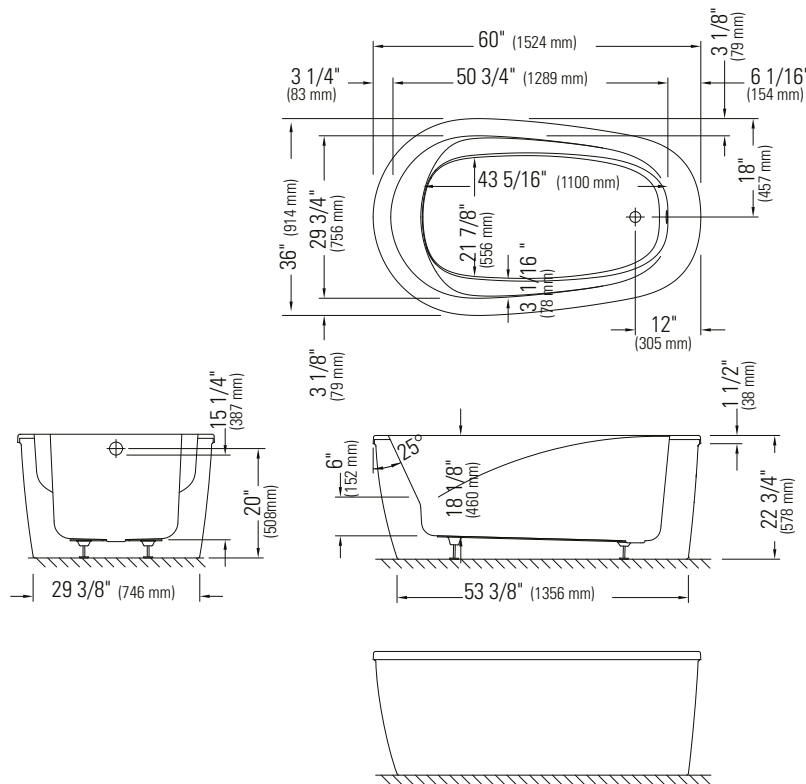

VAPORA F2 3660

60" x 36" x 22 3/4" Bath

COLORS	DRAIN POSITION(S)	SIZE(S)
Biscuit	End	60 x 36
Black		66 x 36
White		72 x 36
White and Biscuit		
White and Black		

FEATURES

- Acrylic surface resistant to stains and discoloration
- High-gloss finish adds luxurious look to your bathroom
- 2-piece bathtub for an easy installation
- Freestanding bathtub that allows more flexibility
- Available in end drain configuration to fit your specific bathroom layout
- Comes with leveling legs for ease of installation
- Acrylic thermoformed and reinforced with fiberglass
- Ample deck space for faucet installation
- Warranty: Limited lifetime

ATTRIBUTES

- Installation Type : Freestanding
- Above-the-Floor Rough : No
- Material : Acrylic
- Residential Warranty : Lifetime

Produits Neptune

VAPORA F2 3660

*A bathtub fitted with back jets can cause the pump to protrude by approximately 3" from the overall dimension.

**All dimensions are approximate and subject to change without notice. Please refer to the installation guide before beginning the installation

TECHNICAL SPECIFICATIONS

60" x 36" x 22 3/4" Bath

DIMENSIONS

PRODUCT LENGTH	BATHING WELL LENGTH	PRODUCT WIDTH	BATHING WELL WIDTH	PRODUCT HEIGHT
60"	43.3175"	36"	21 7/8"	22 3/4"
DEEP SUMP HEIGHT	THRESHOLD WIDTH	DECK WIDTH	SKIRT HEIGHT	WEIGHT
15 1/4"	3 1/8"	6 1/16"	21 1/4"	96 Lbs
DRAIN CLEARANCE	SHIPPING LENGTH	SHIPPING WIDTH	SHIPPING HEIGHT	
1"	67"	36 1/2"	24 1/2"	