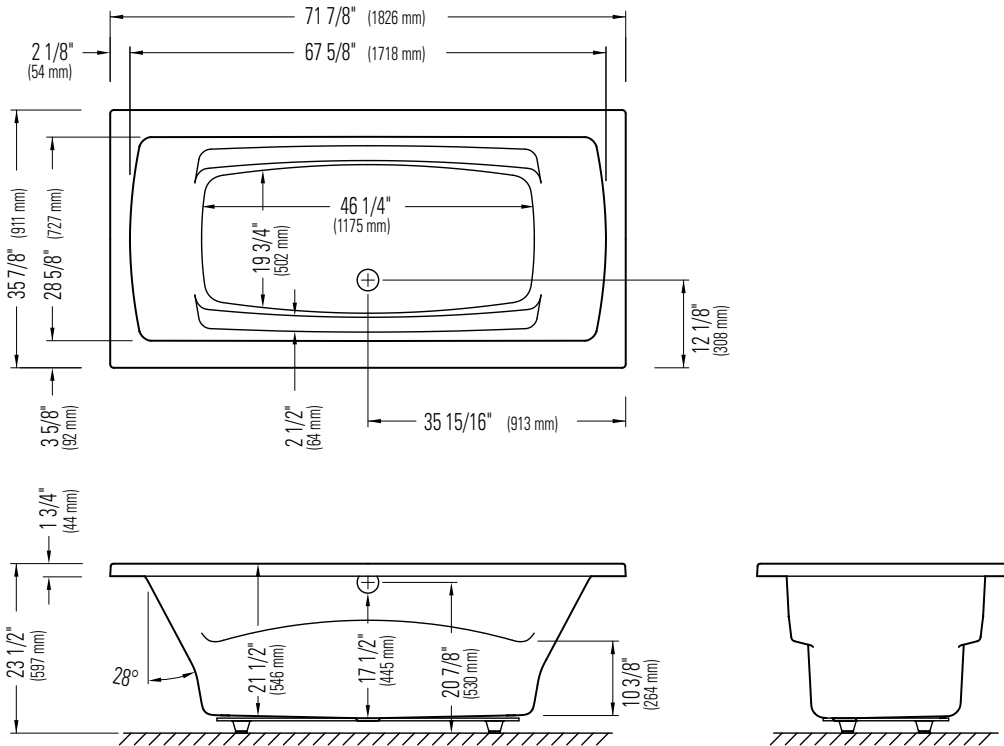

Produits Neptune

BELIEVE 3672

Bathtub

*A bathtub fitted with back jets can cause the pump to protrude by approximately 3" from the overall dimension.

**All dimensions are approximate and subject to change without notice. Please refer to the installation guide before beginning the installation