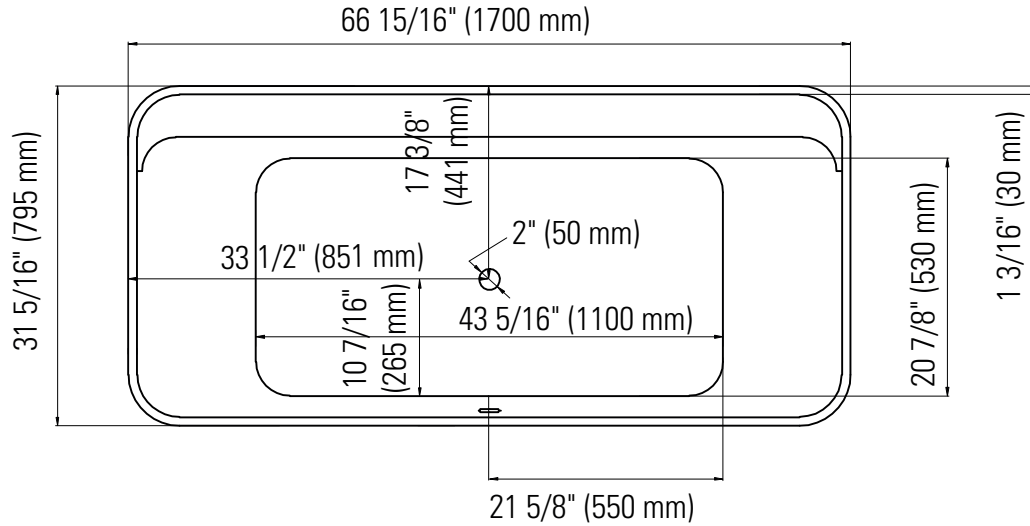

# Cologne 3266 F1

Bathtub

Ajustable feet

Above-the-floor rough (AFR)

\*All dimensions are approximate and subject to change without notice

Please refer to the installation guide before beginning the installation