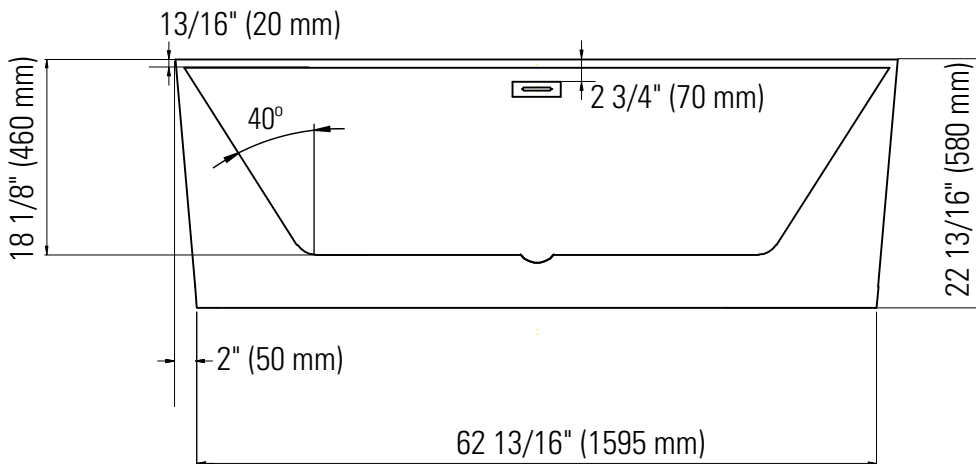

# Cologne 3266 F1

Bathtub

Ajustable feet

Above-the-floor rough (AFR)

\*All dimensions are approximate and subject to change without notice

Please refer to the installation guide before beginning the installation