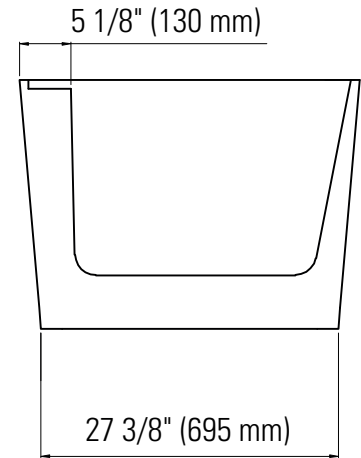

# Cologne 3266 F1

Bathtub

Ajustable feet

Above-the-floor rough (AFR)

\*All dimensions are approximate and subject to change without notice

Please refer to the installation guide before beginning the installation