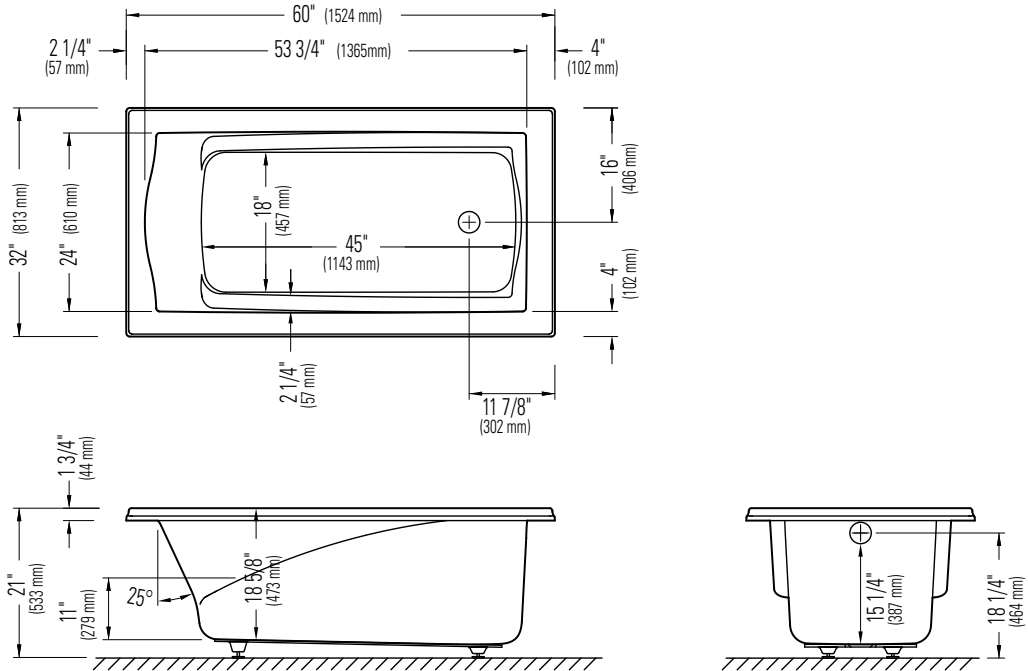

Produits Neptune

DELIGHT 3260

DROP-IN

Bathtub

*A bathtub fitted with back jets can cause the pump to protrude by approximately 3" from the overall dimension.

**All dimensions are approximate and subject to change without notice.
Please refer to the installation guide before beginning the installation