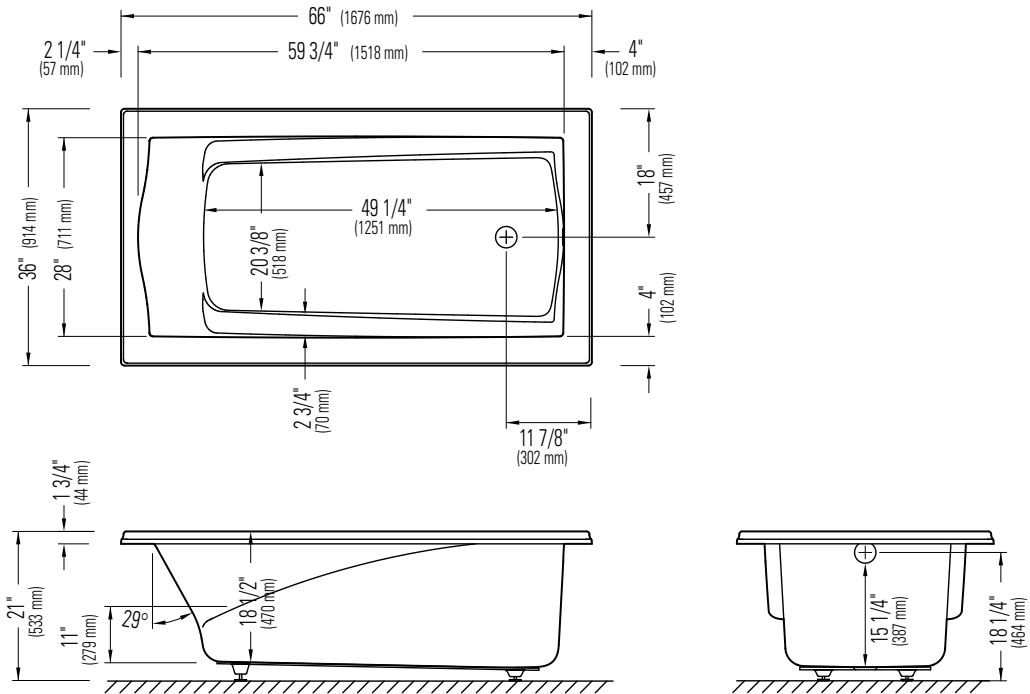

Produits Neptune

DELIGHT 3666

DROP-IN

Bathtub

*A bathtub fitted with back jets can cause the pump to protrude by approximately 3" from the overall dimension.

**All dimensions are approximate and subject to change without notice.
Please refer to the installation guide before beginning the installation