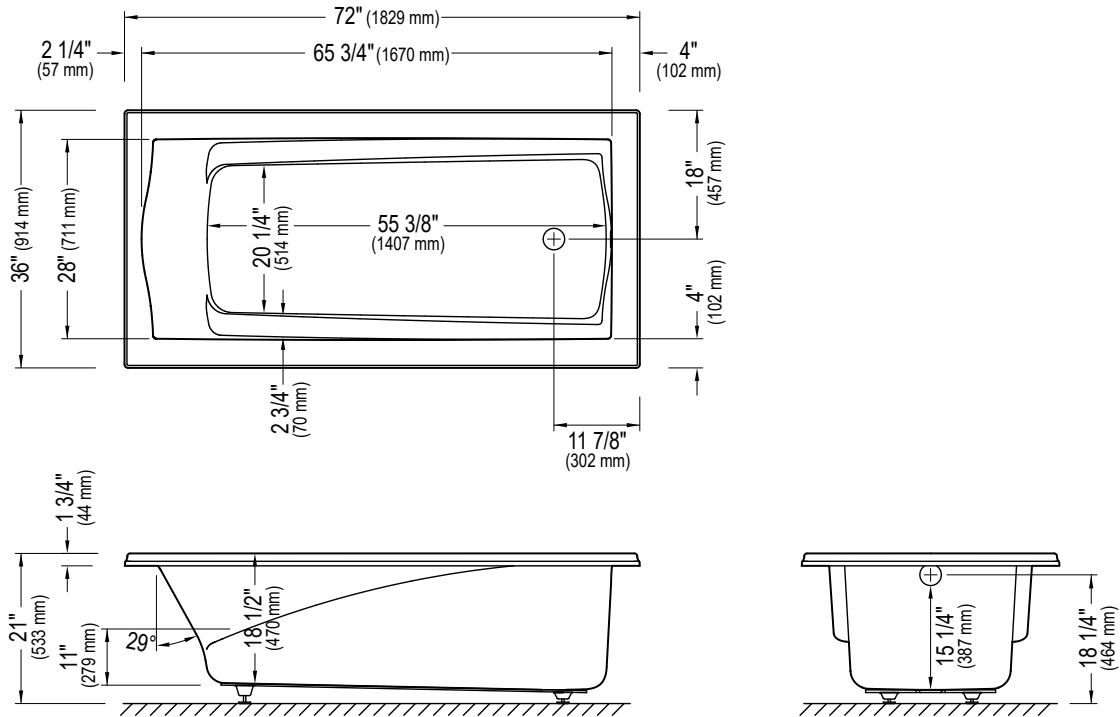

Produits Neptune

DELIGHT 3672

DROP-IN

Bathtub

*A bathtub fitted with back jets can cause the pump to protrude by approximately 3" from the overall dimension.

**All dimensions are approximate and subject to change without notice. Please refer to the installation guide before beginning the installation