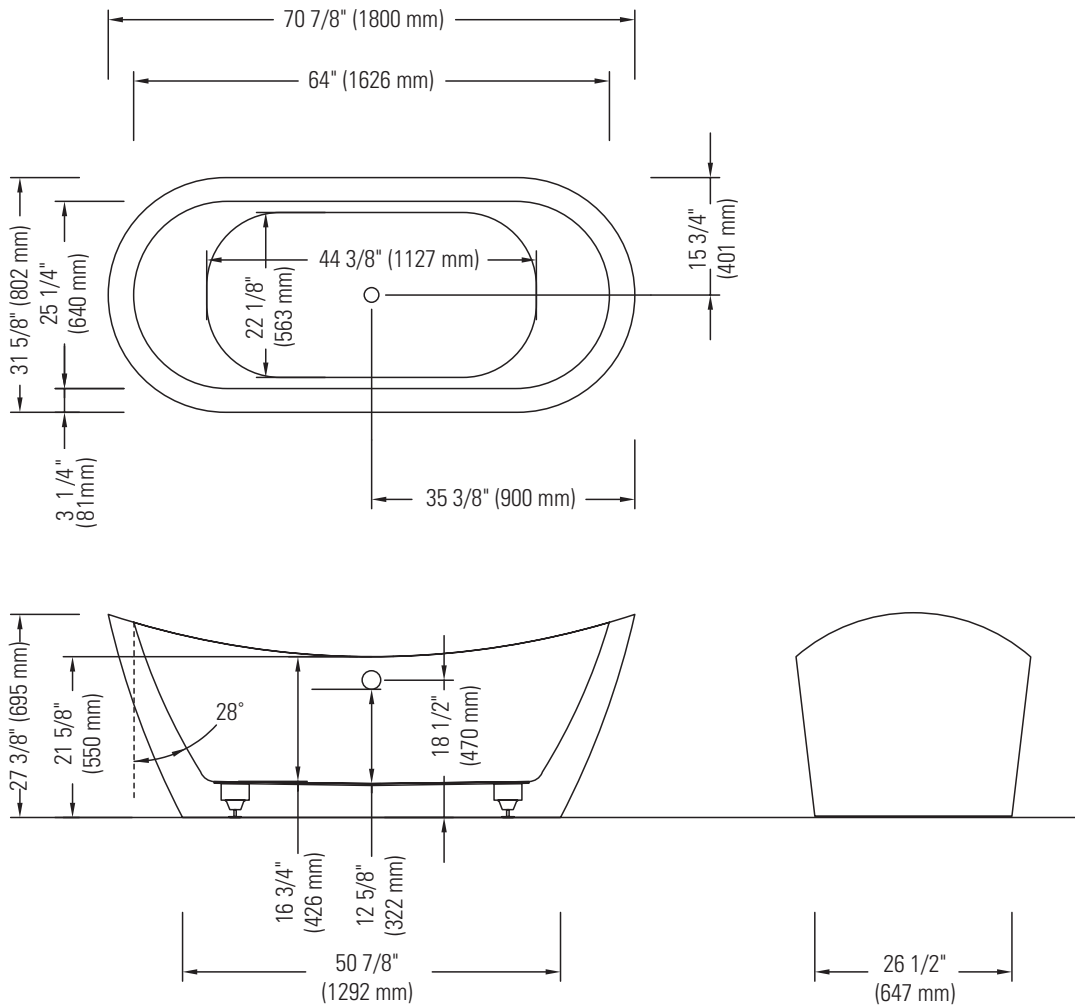

# EIDELWEISS 7870 KA

FREESTANDING

Bathtub

\* All dimensions are approximate and subject to change without notice.  
Please refer to the installation guide before beginning the installation.