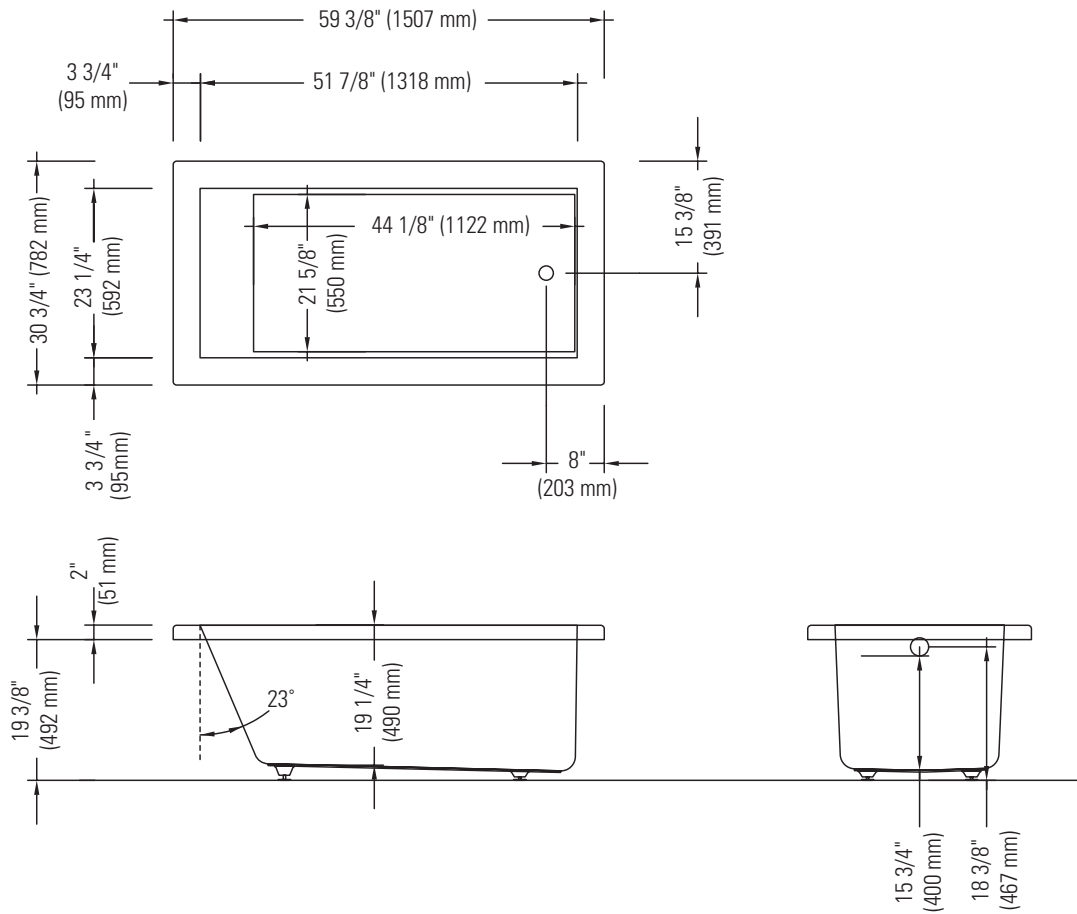

# FDC 7760 AA

DROP-IN

Bathtub

\*A bathtub fitted with back jets can cause the pump to protrude by approximately 3" from the overall dimension.

\*\*All dimensions are approximate and subject to change without notice.