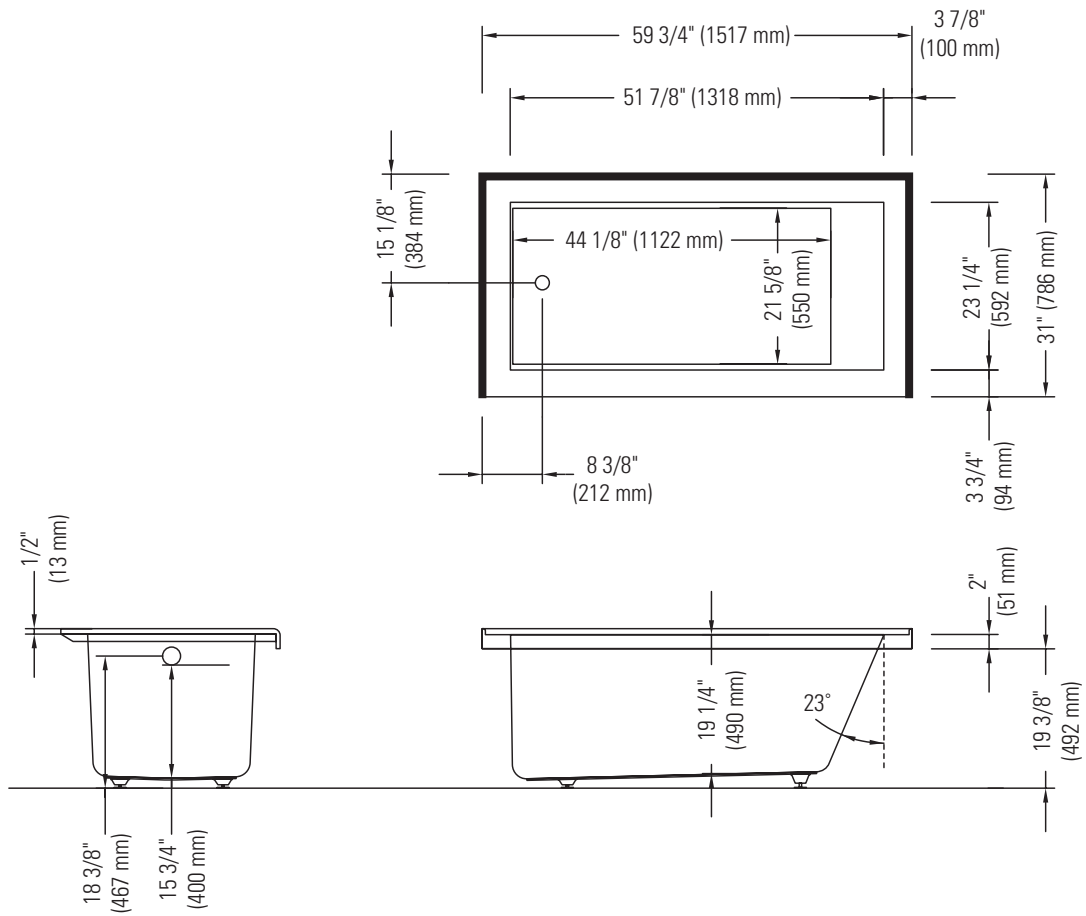

FDC 7760 AAR3

RIGHT DRAIN WITH TILING FLANGE

Bathtub

— Tiling flange

*A bathtub fitted with back jets can cause the pump to protrude by approximately 3" from the overall dimension.

**All dimensions are approximate and subject to change without notice. Please refer to the installation guide before beginning the installation.

FDC 7760 AAL3

LEFT DRAIN WITH TILING FLANGE

Bathtub

*A bathtub fitted with back jets can cause the pump to protrude by approximately 3" from the overall dimension.

**All dimensions are approximate and subject to change without notice. Please refer to the installation guide before beginning the installation.