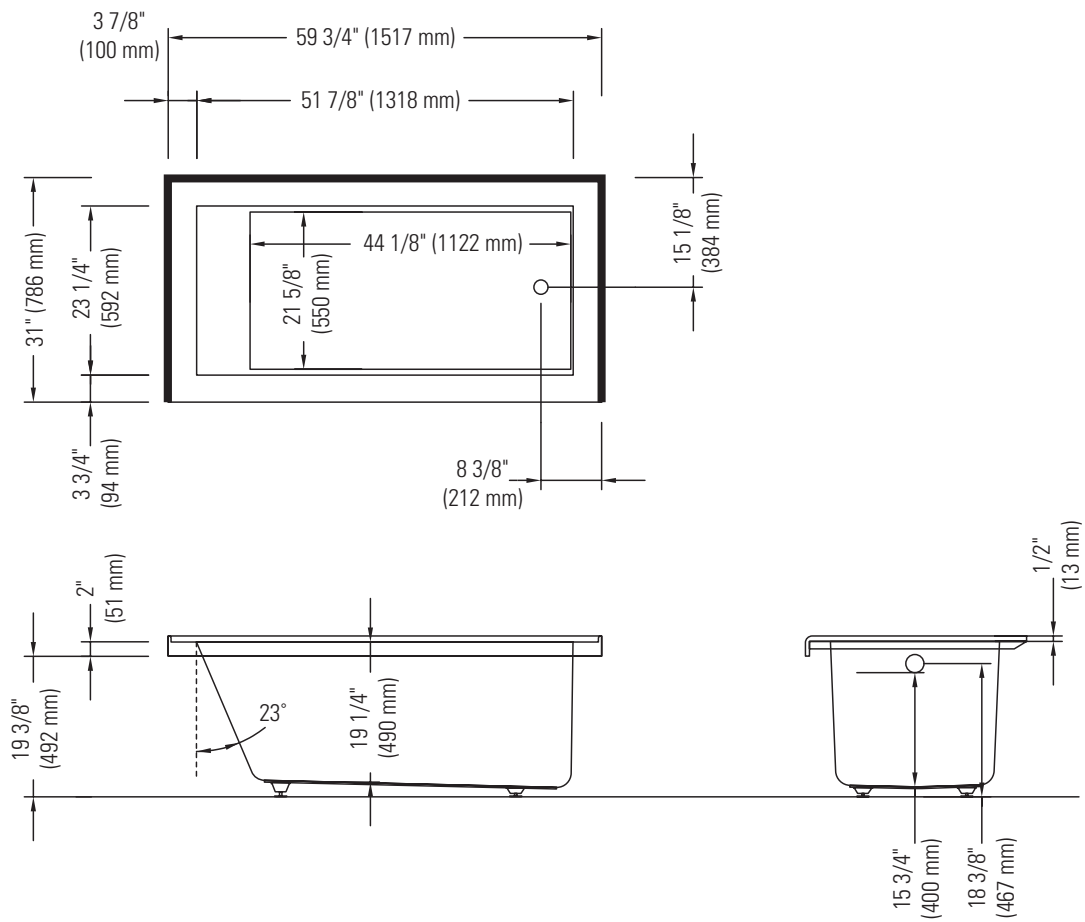

FDC 7760 AAR3

RIGHT DRAIN WITH TILING FLANGE

Bathtub

— Tiling flange

*A bathtub fitted with back jets can cause the pump to protrude by approximately 3" from the overall dimension.

**All dimensions are approximate and subject to change without notice. Please refer to the installation guide before beginning the installation.

FDC 7760 AAL3

LEFT DRAIN WITH TILING FLANGE

Bathtub

*A bathtub fitted with back jets can cause the pump to protrude by approximately 3" from the overall dimension.

**All dimensions are approximate and subject to change without notice. Please refer to the installation guide before beginning the installation.