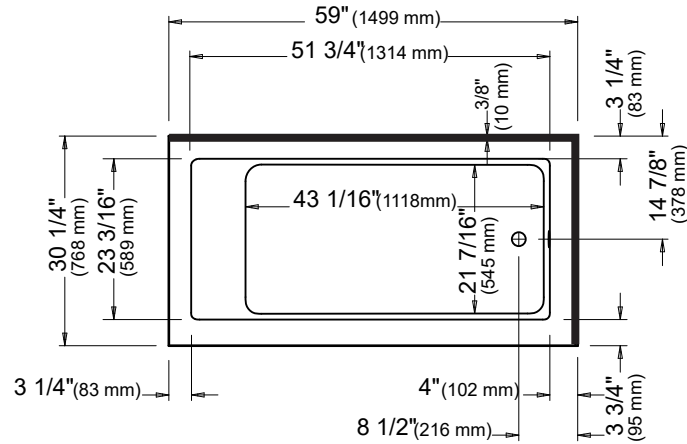

Flory de colt 7760R2R

Bathtub

Left view

Right view

Back view

— Tiling flange

*A bathtub fitted with back jets can cause the pump to protrude by approximately 3" from the overall dimension.

**All dimensions are approximate and subject to change without notice. Please refer to the installation guide before beginning the installation.