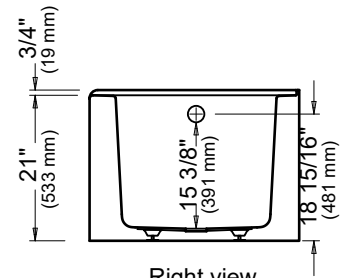

Flory de colt 7760R2R

Bathtub

Left view

Right view

Back view

— Tiling flange

*A bathtub fitted with back jets can cause the pump to protrude by approximately 3" from the overall dimension.

**All dimensions are approximate and subject to change without notice. Please refer to the installation guide before beginning the installation.