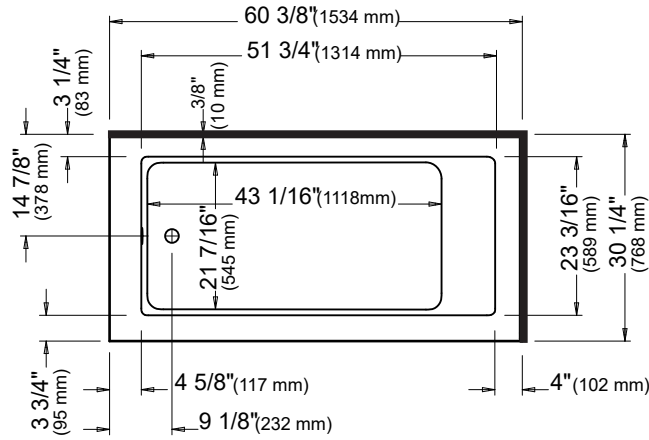

Flory de colt 7760L2R

Bathtub

Left view

Right view

Back view

— Tiling flange

*A bathtub fitted with back jets can cause the pump to protrude by approximately 3" from the overall dimension.

**All dimensions are approximate and subject to change without notice. Please refer to the installation guide before beginning the installation.