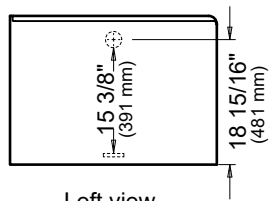

Flory de colt 7760L2R

Bathtub

Left view

Right view

Back view

— Tiling flange

*A bathtub fitted with back jets can cause the pump to protrude by approximately 3" from the overall dimension.

**All dimensions are approximate and subject to change without notice. Please refer to the installation guide before beginning the installation.