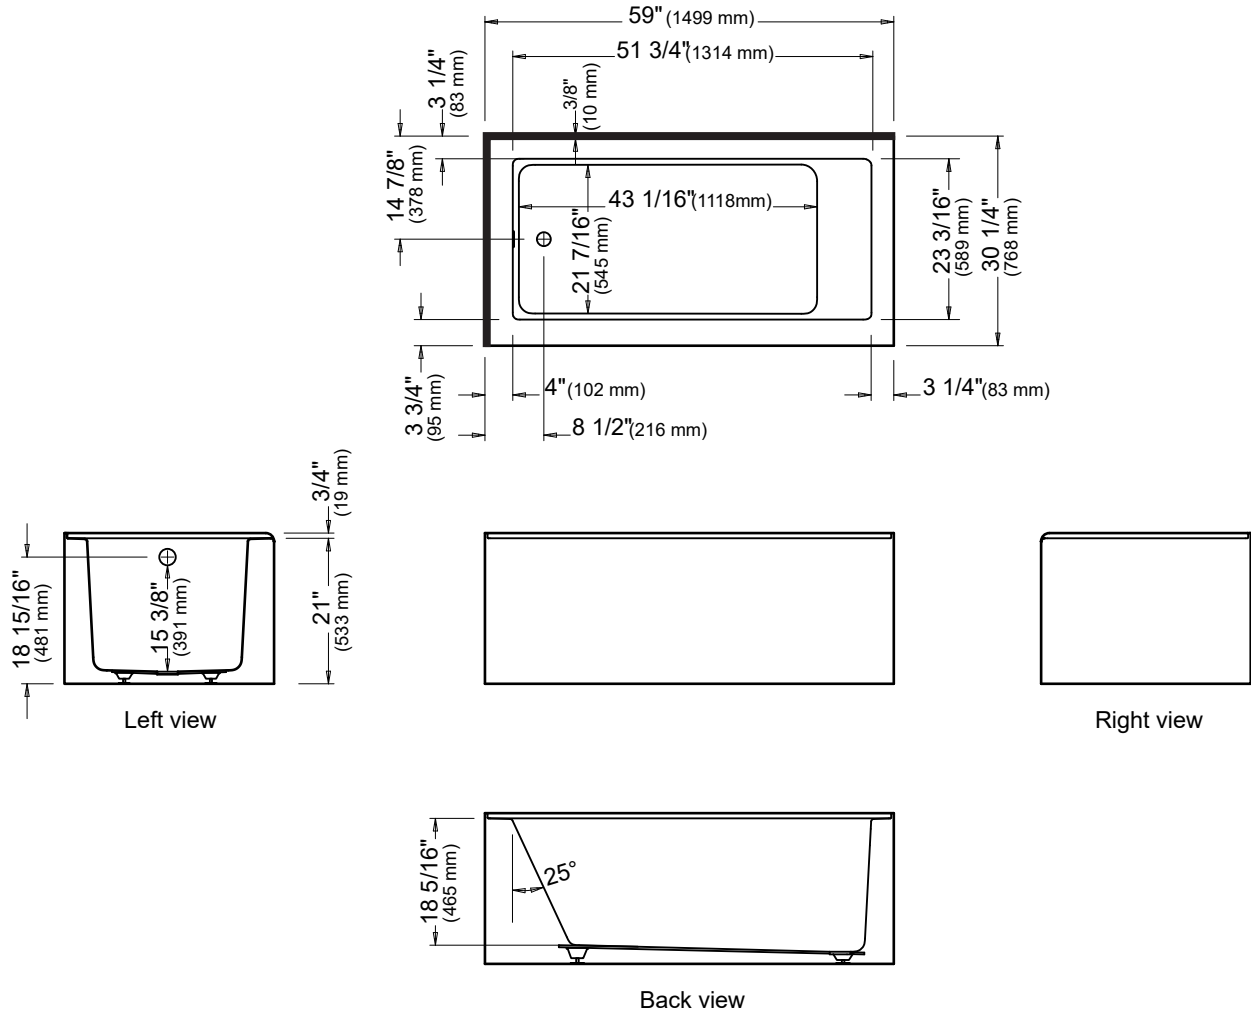

# Flory de colt 7760L2L

## Bathtub

— Tiling flange

\*A bathtub fitted with back jets can cause the pump to protrude by approximately 3" from the overall dimension.

\*\*All dimensions are approximate and subject to change without notice. Please refer to the installation guide before beginning the installation.