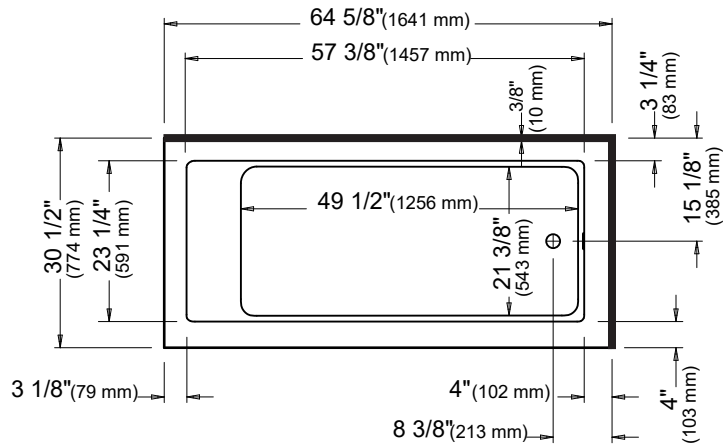

# Flory de colt 7766R2R

## Bathtub

Left view

Right view

Back view

— Tiling flange

\*A bathtub fitted with back jets can cause the pump to protrude by approximately 3" from the overall dimension.

\*\*All dimensions are approximate and subject to change without notice. Please refer to the installation guide before beginning the installation.