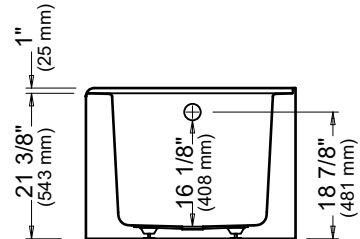

## Bathtub

Left view

Right view

Back view

— Tiling flange

\*A bathtub fitted with back jets can cause the pump to protrude by approximately 3" from the overall dimension.

\*\*All dimensions are approximate and subject to change without notice. Please refer to the installation guide before beginning the installation.