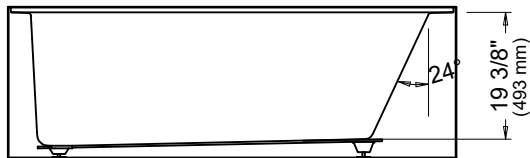

## Bathtub

Left view

Right view

Back view

— Tiling flange

\*A bathtub fitted with back jets can cause the pump to protrude by approximately 3" from the overall dimension.

\*\*All dimensions are approximate and subject to change without notice. Please refer to the installation guide before beginning the installation.