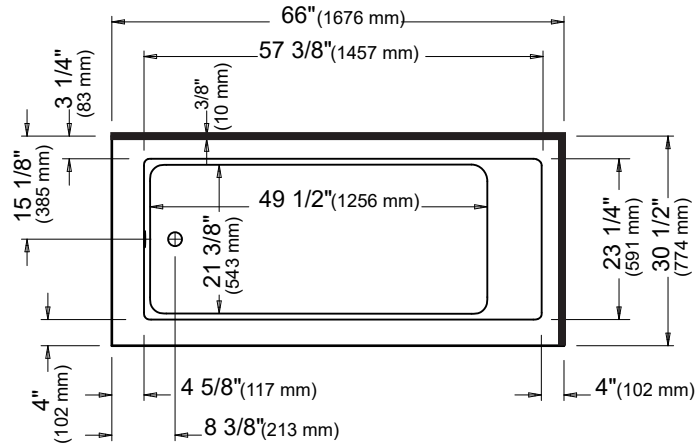

Flory de colt 7766L2R

Bathtub

Left view

Right view

Back view

— Tiling flange

*A bathtub fitted with back jets can cause the pump to protrude by approximately 3" from the overall dimension.

**All dimensions are approximate and subject to change without notice. Please refer to the installation guide before beginning the installation.