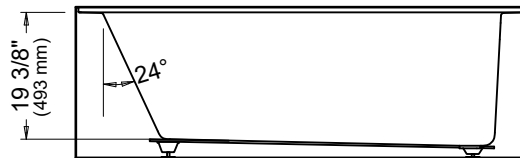

Flory de colt 7766L2R

Bathtub

Left view

Right view

Back view

— Tiling flange

*A bathtub fitted with back jets can cause the pump to protrude by approximately 3" from the overall dimension.

**All dimensions are approximate and subject to change without notice. Please refer to the installation guide before beginning the installation.