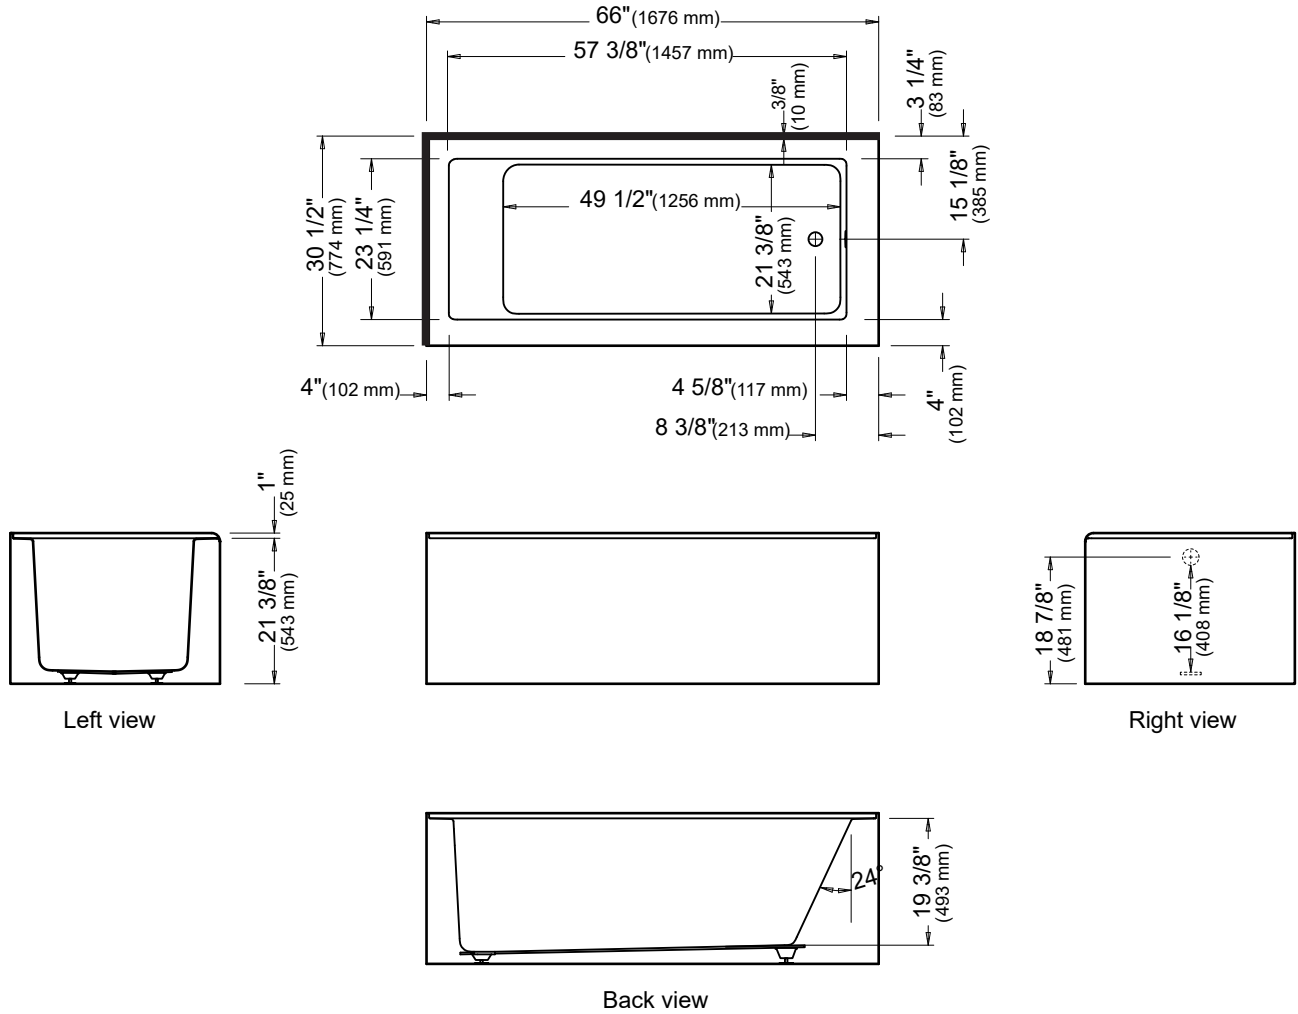

Flory de colt 7766R2L

Bathtub

— Tiling flange

*A bathtub fitted with back jets can cause the pump to protrude by approximately 3" from the overall dimension.

**All dimensions are approximate and subject to change without notice. Please refer to the installation guide before beginning the installation.