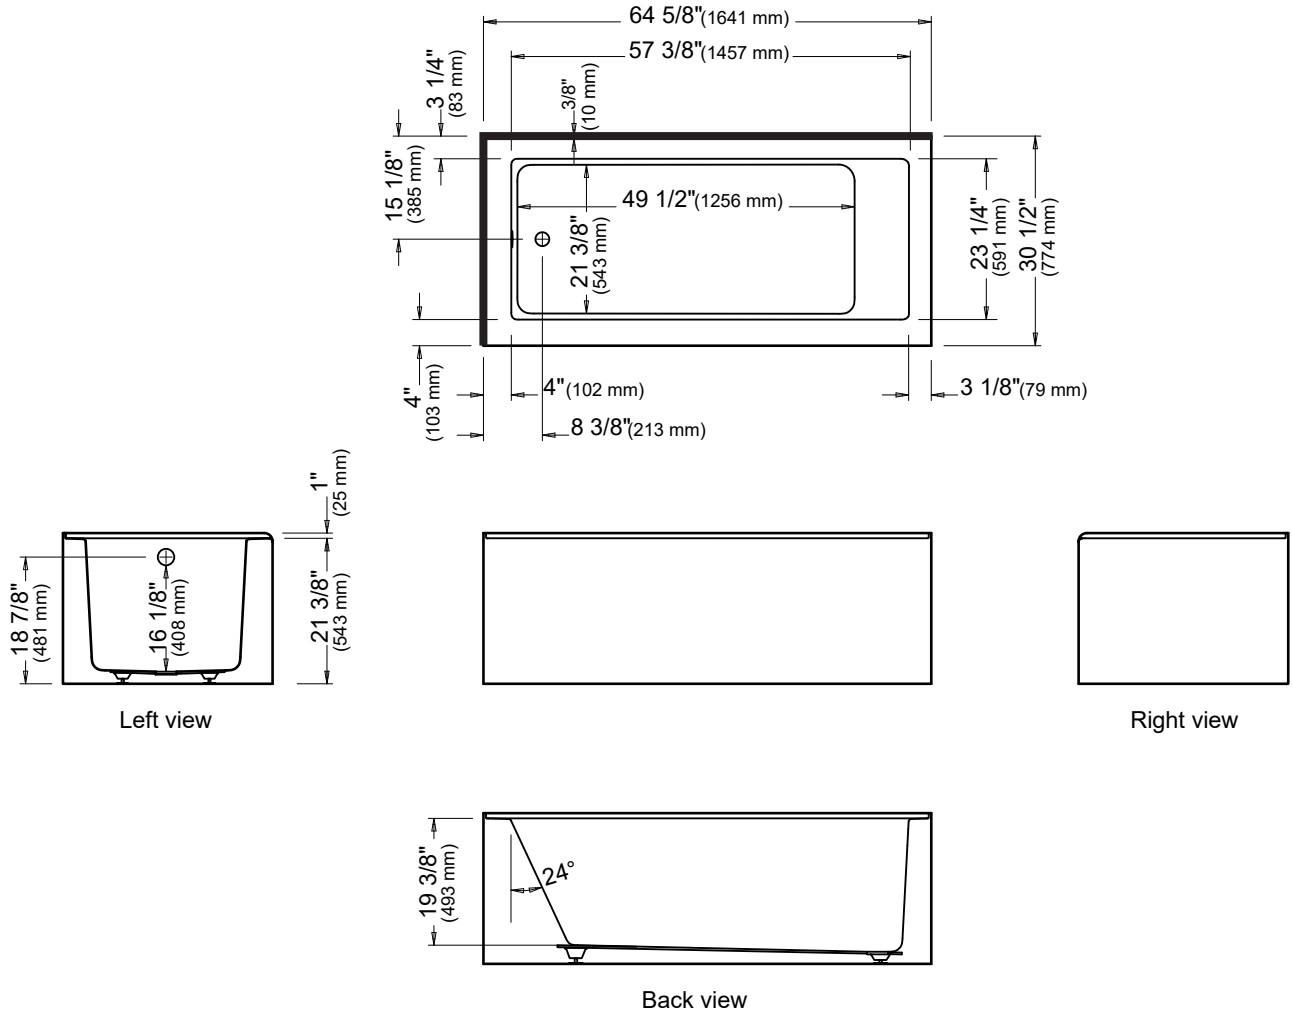

Flory de colt 7766L2L

Bathtub

— Tiling flange

*A bathtub fitted with back jets can cause the pump to protrude by approximately 3" from the overall dimension.

**All dimensions are approximate and subject to change without notice. Please refer to the installation guide before beginning the installation.