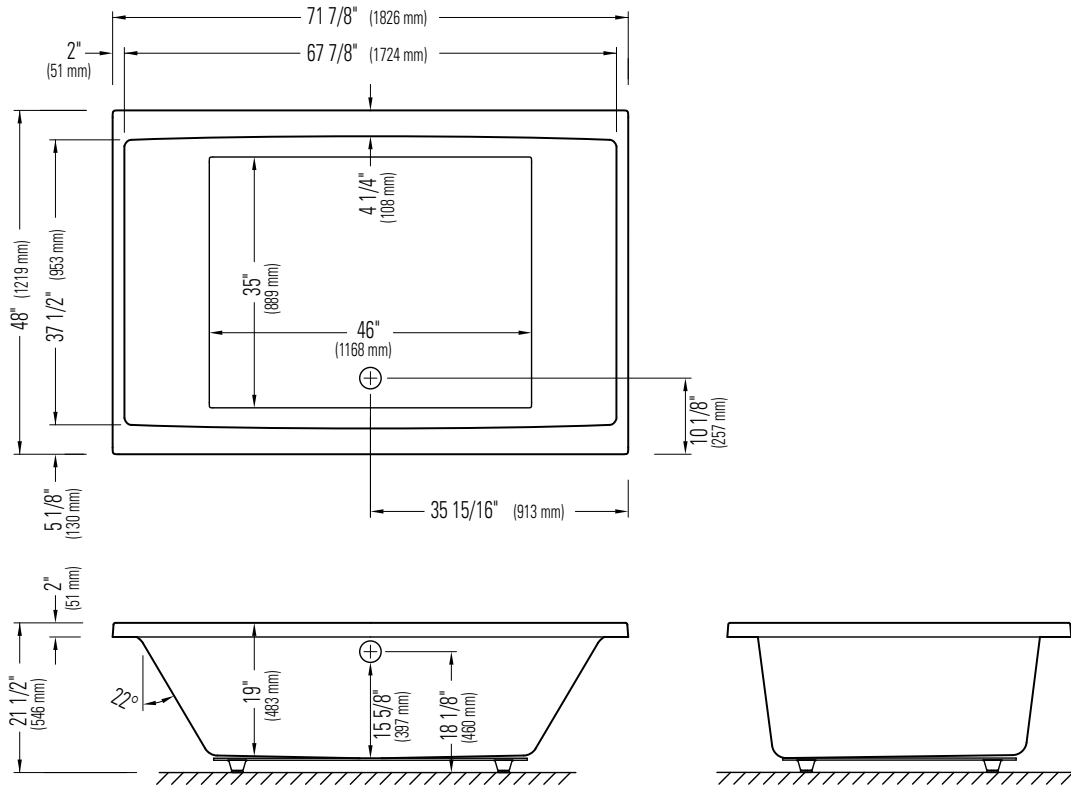

# JADE 4872

Bathtub

\*A bathtub fitted with back jets can cause the pump to protrude by approximately 3" from the overall dimension.

\*\*All dimensions are approximate and subject to change without notice. Please refer to the installation guide before beginning the installation