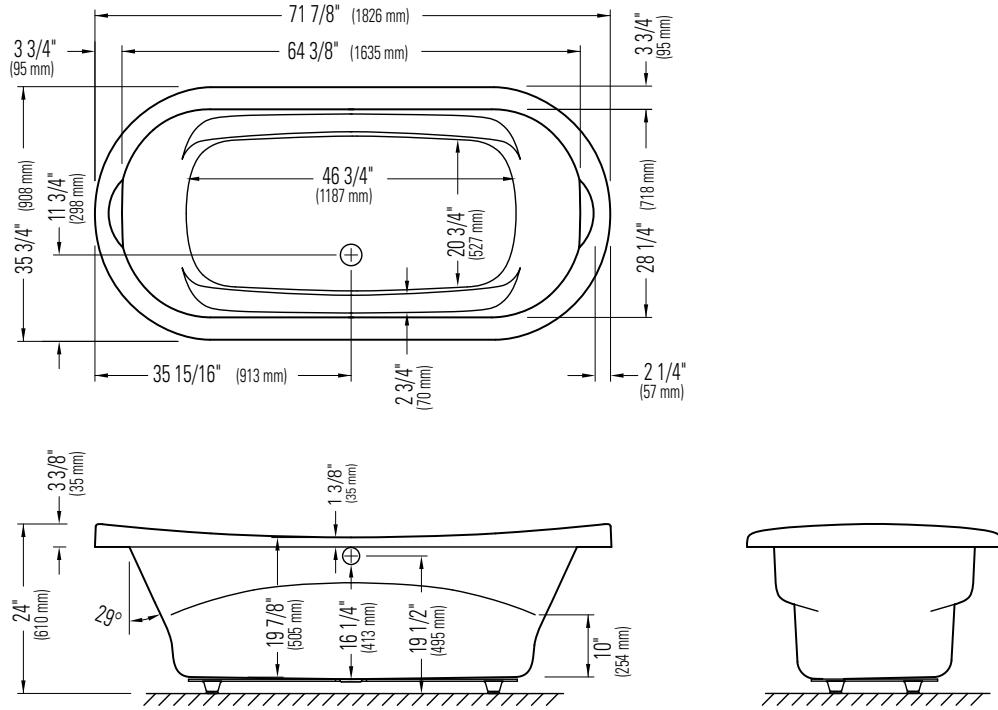

Produits Neptune

REVELATION 3672

Bathtub

*A bathtub fitted with back jets can cause the pump to protrude by approximately 3" from the overall dimension.

**All dimensions are approximate and subject to change without notice. Please refer to the installation guide before beginning the installation