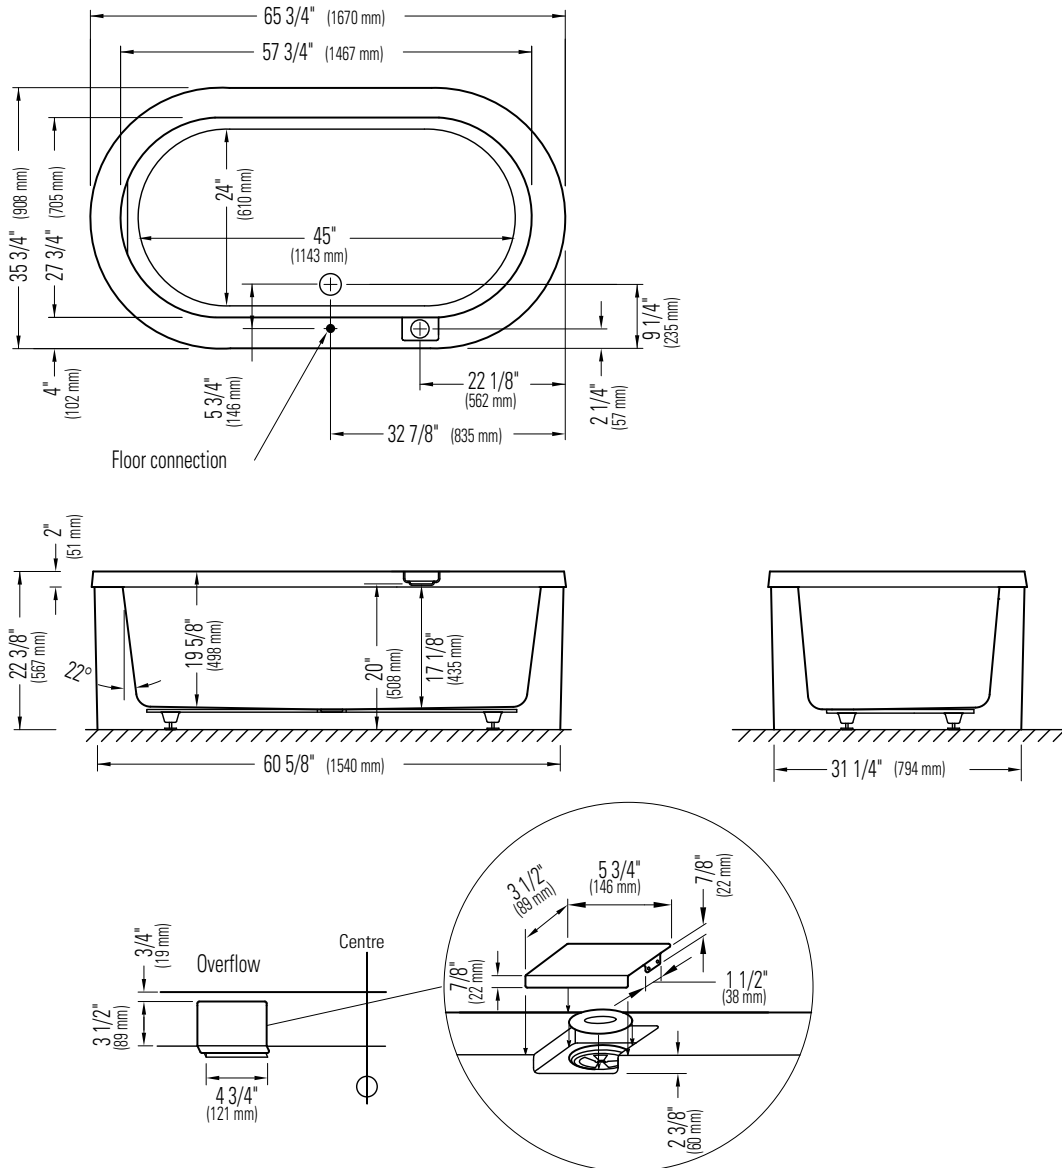

Produits Neptune

RUBY 3666

Bathtub

* All dimensions are approximate and subject to change without notice.
Please refer to the installation guide before beginning the installation