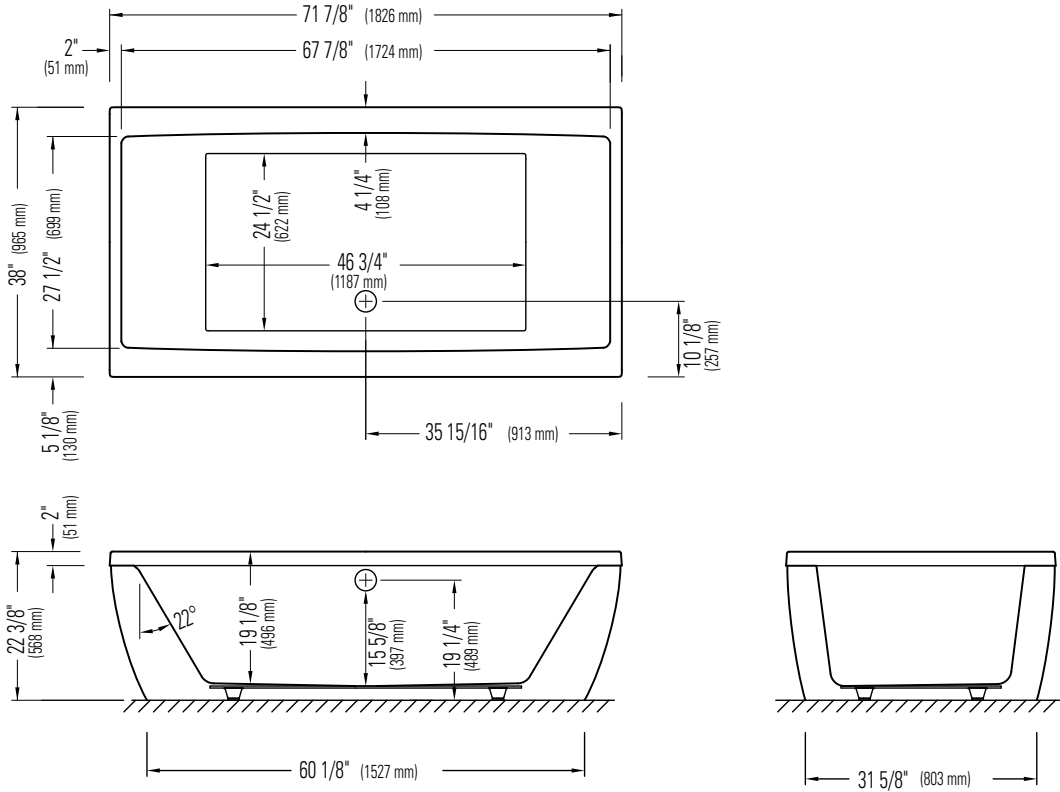

Produits Neptune

SAPHYR 3872

Bathtub

*All dimensions are approximate and subject to change without notice.
Please refer to the installation guide before beginning the installation