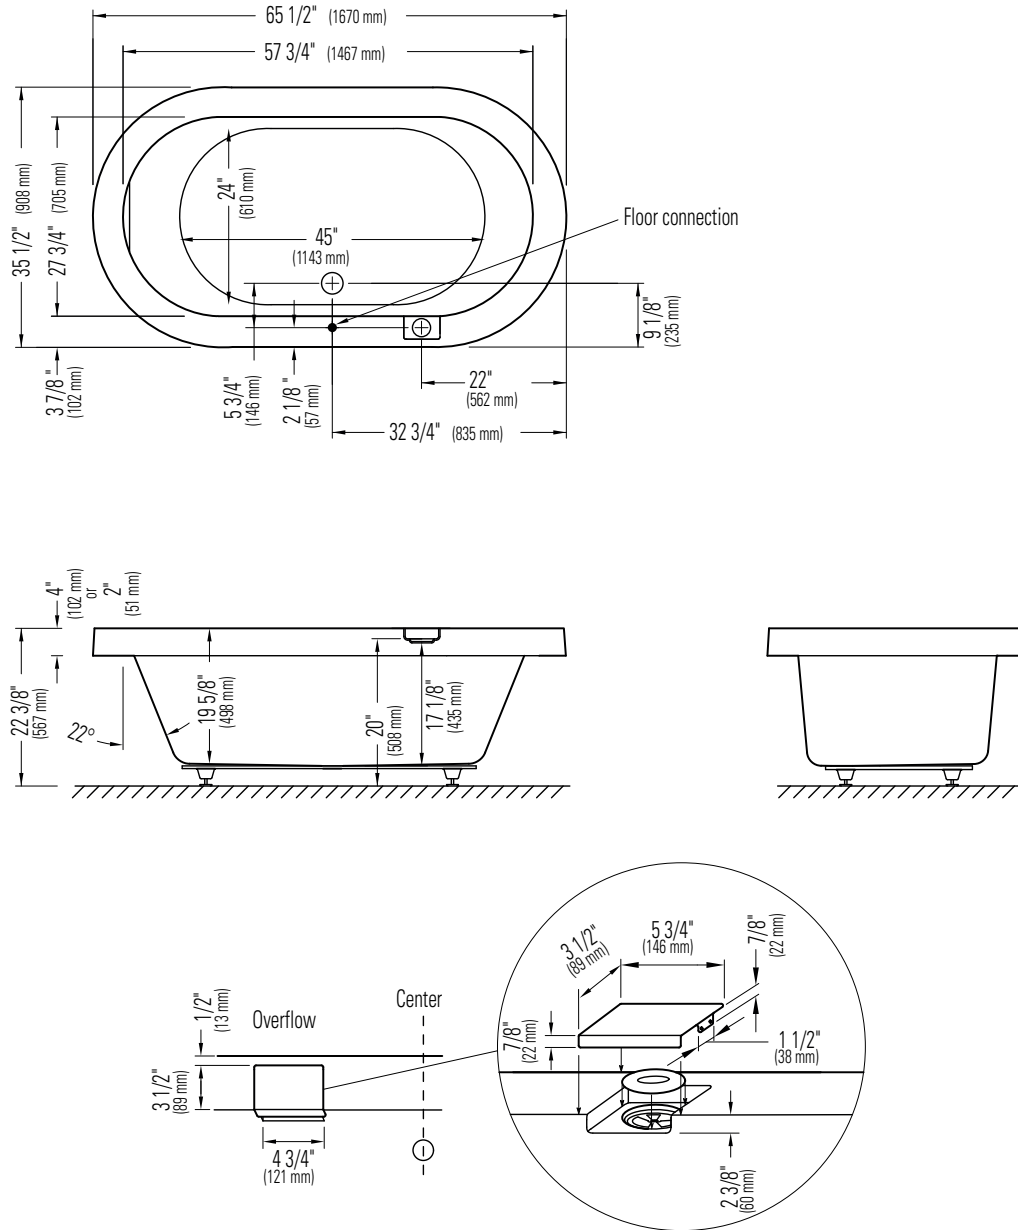

# TAO 3666

Bathtub

\*A bathtub fitted with back jets can cause the pump to protrude by approximately 3" from the overall dimension.

\*\*All dimensions are approximate and subject to change without notice. Please refer to the installation guide before beginning the installation