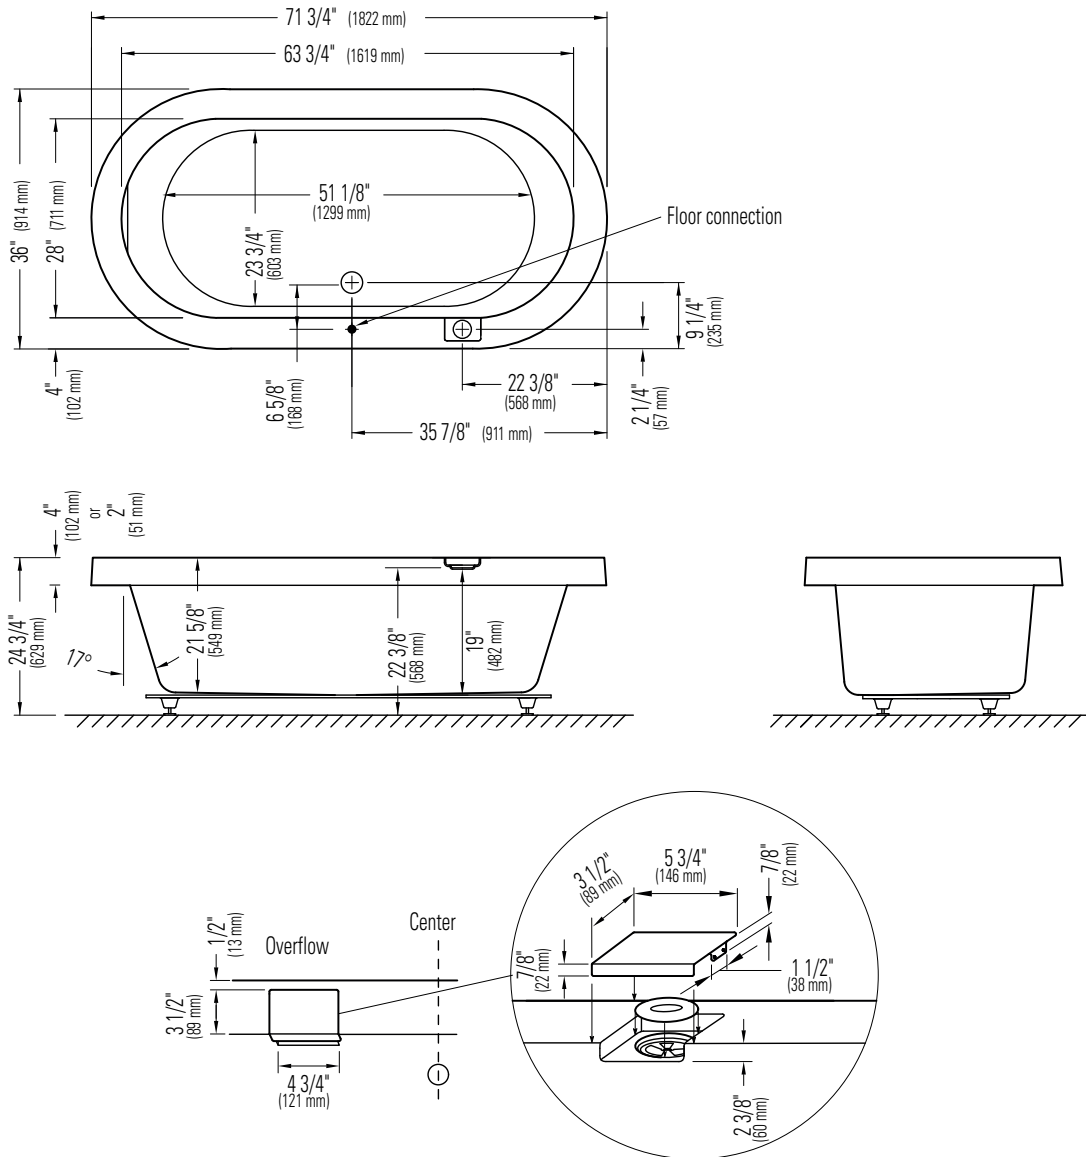

Produits Neptune

TAO 3672

Bathtub

*A bathtub fitted with back jets can cause the pump to protrude by approximately 3" from the overall dimension.

**All dimensions are approximate and subject to change without notice. Please refer to the installation guide before beginning the installation