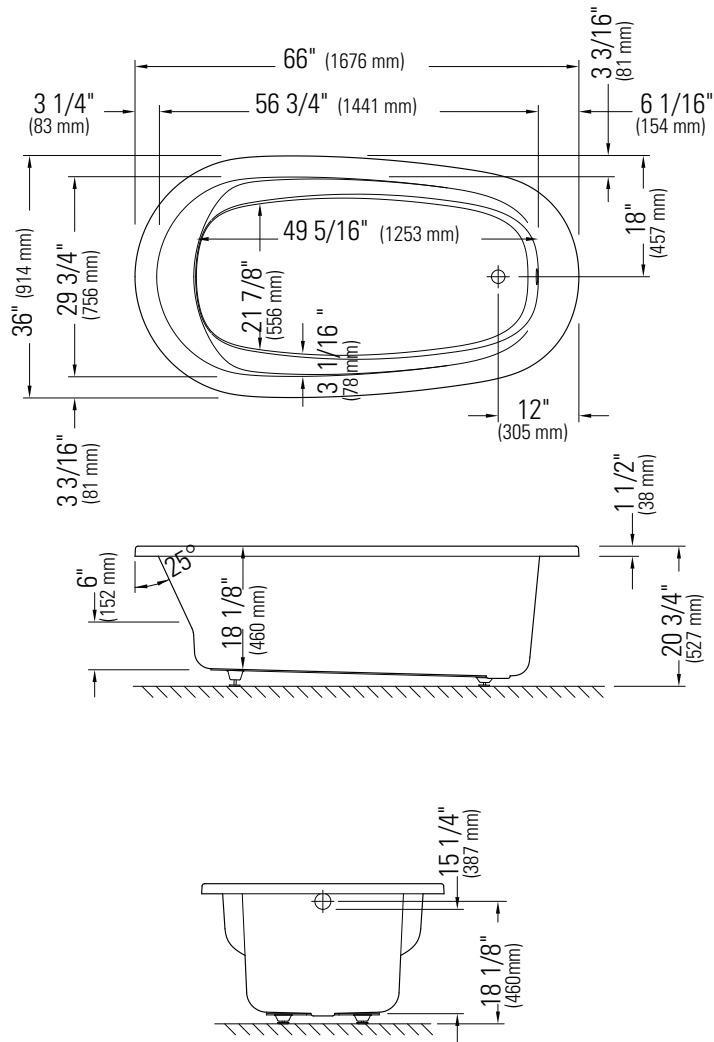

Produits Neptune

VAPORA 3666

*A bathtub fitted with back jets can cause the pump to protrude by approximately 3" from the overall dimension.

**All dimensions are approximate and subject to change without notice. Please refer to the installation guide before beginning the installation