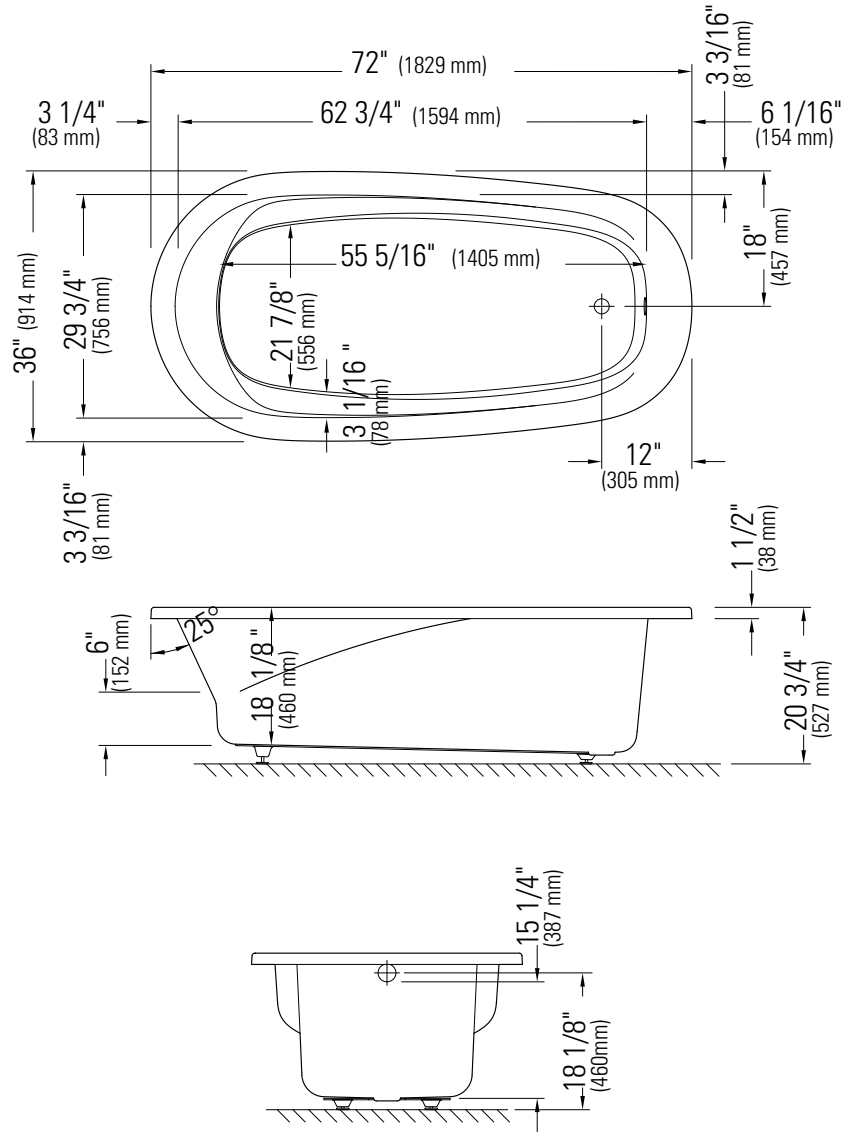

# VAPORA 3672

\*A bathtub fitted with back jets can cause the pump to protrude by approximately 3" from the overall dimension.

\*\*All dimensions are approximate and subject to change without notice. Please refer to the installation guide before beginning the installation