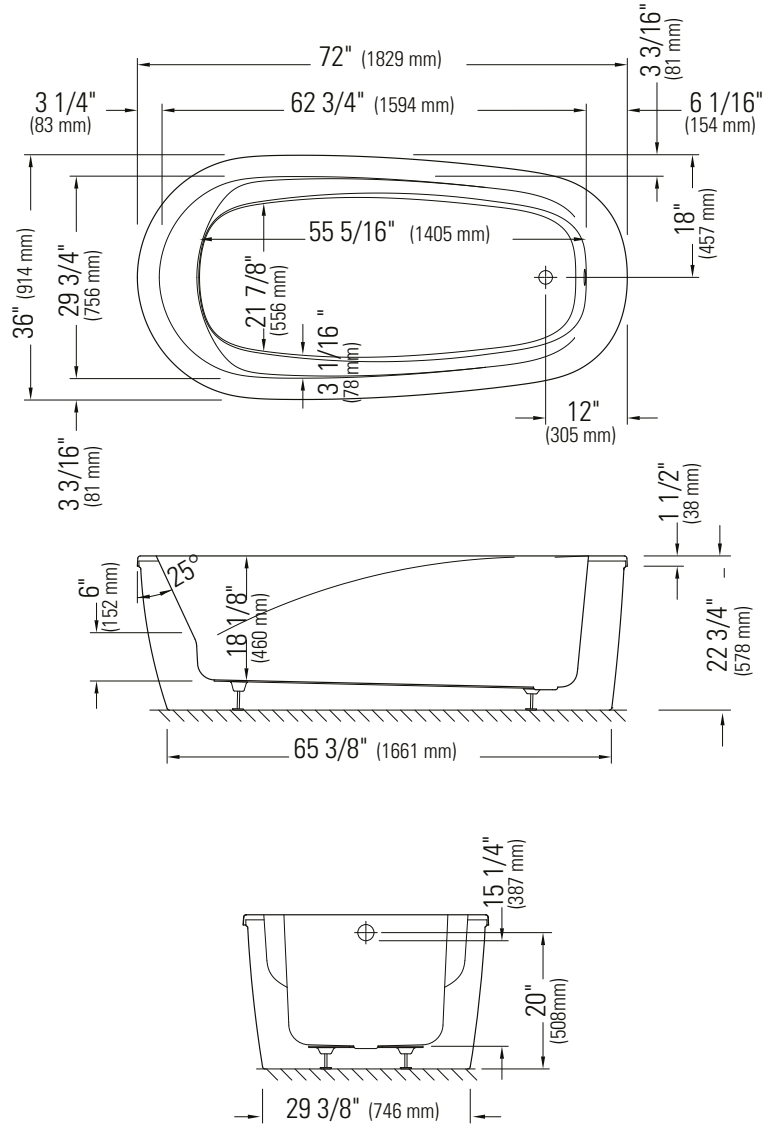

Produits Neptune

VAPORA F2 3672

*A bathtub fitted with back jets can cause the pump to protrude by approximately 3" from the overall dimension.

**All dimensions are approximate and subject to change without notice. Please refer to the installation guide before beginning the installation