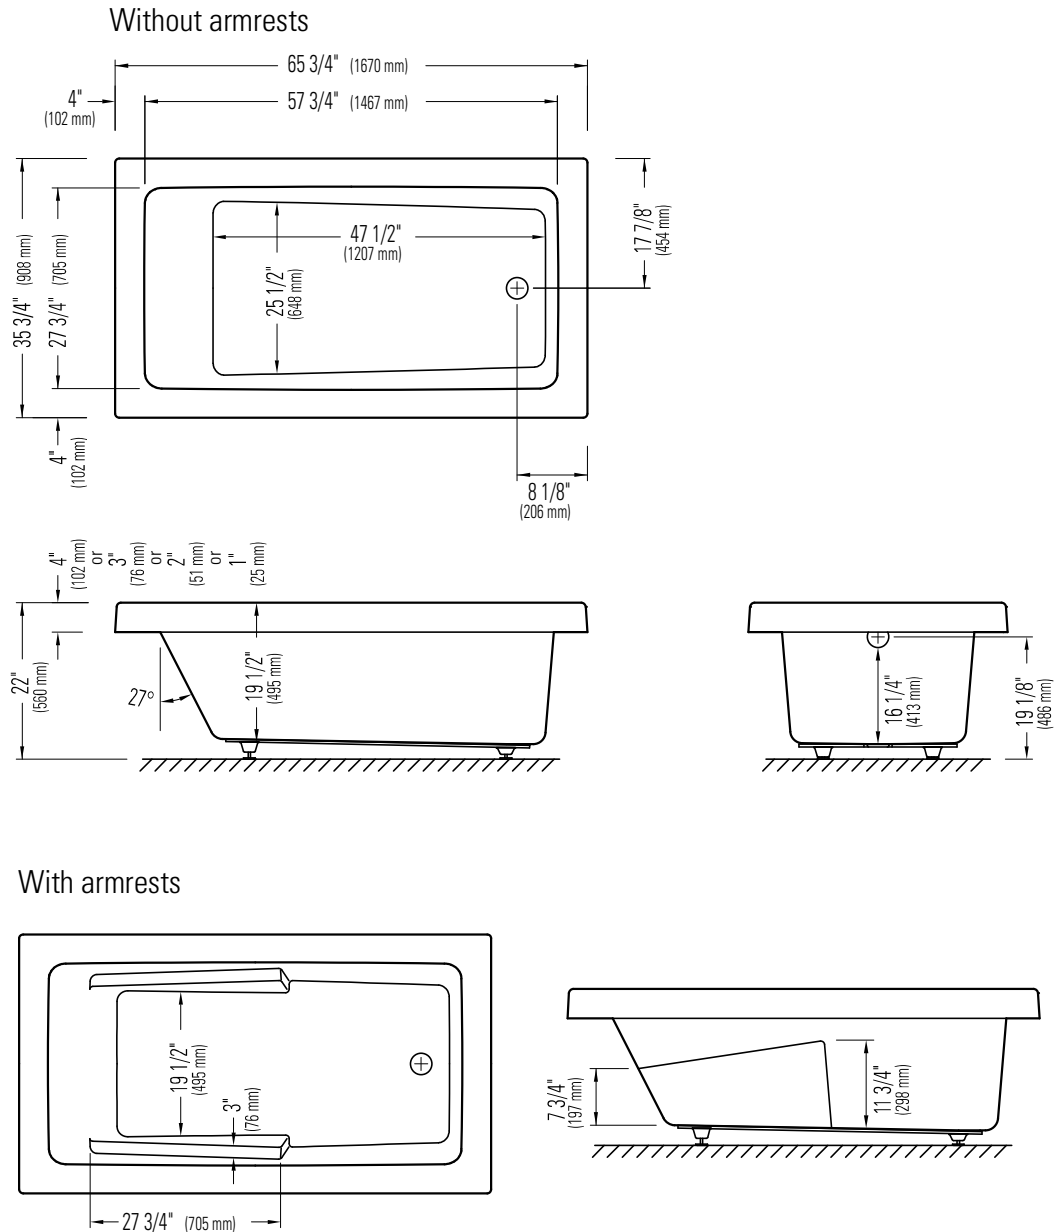

Produits Neptune

ZEN 3666

WITH OR WITHOUT ARMRESTS

Bathtub

*A bathtub fitted with back jets can cause the pump to protrude by approximately 3" from the overall dimension.

**All dimensions are approximate and subject to change without notice. Please refer to the installation guide before beginning the installation