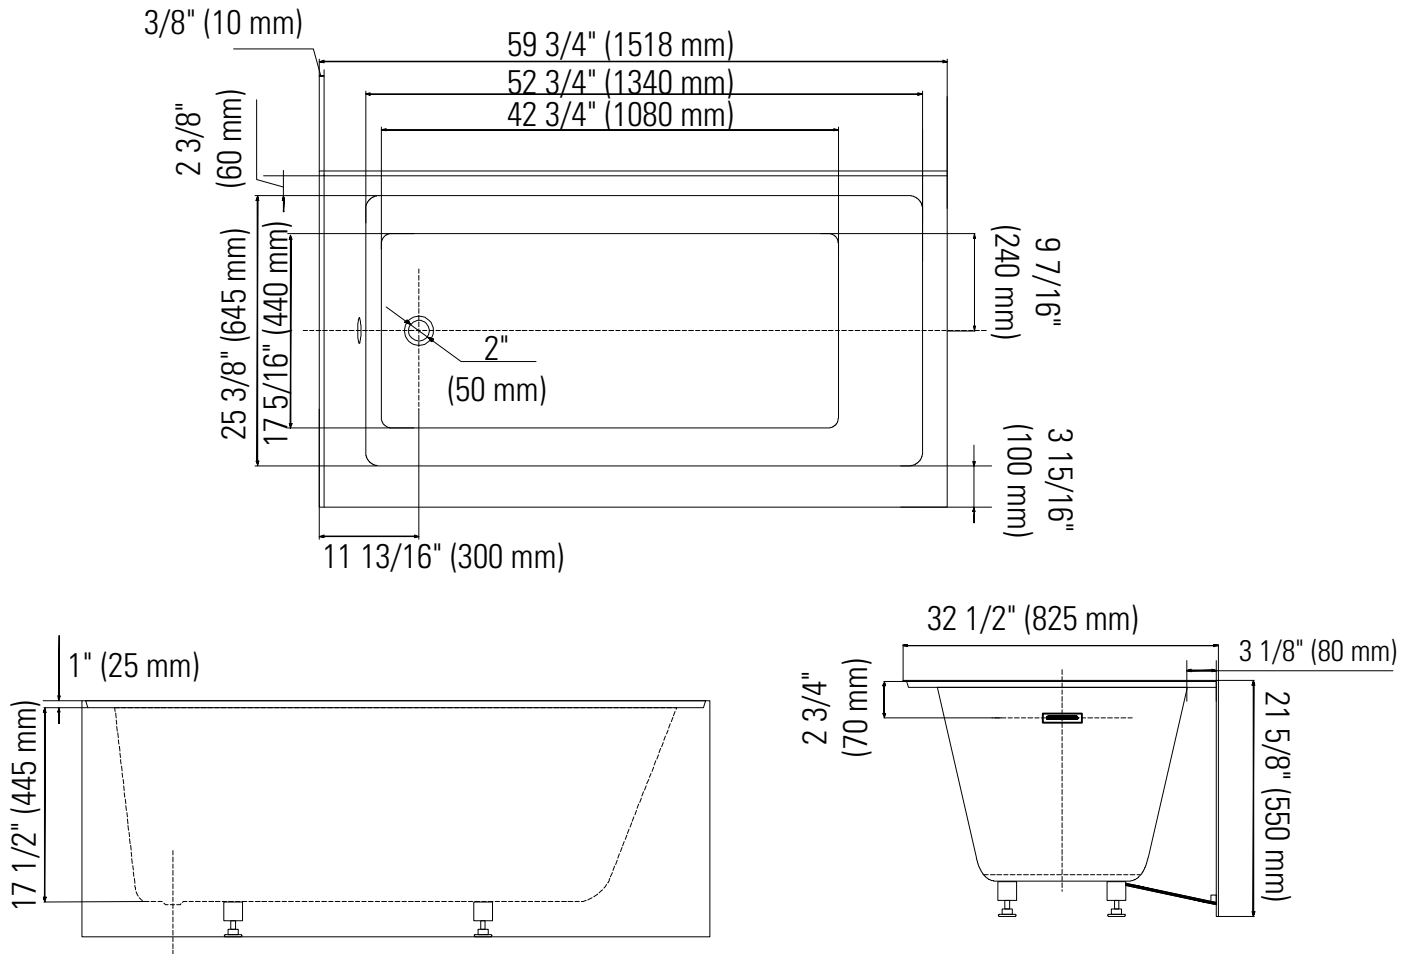

Produits Neptune
Rouge

Zurich 3260 L2L

Bathtub

Ajustable feet

Above-the-floor rough (AFR)

*All dimensions are approximate and subject to change without notice
Please refer to the installation guide before beginning the installation