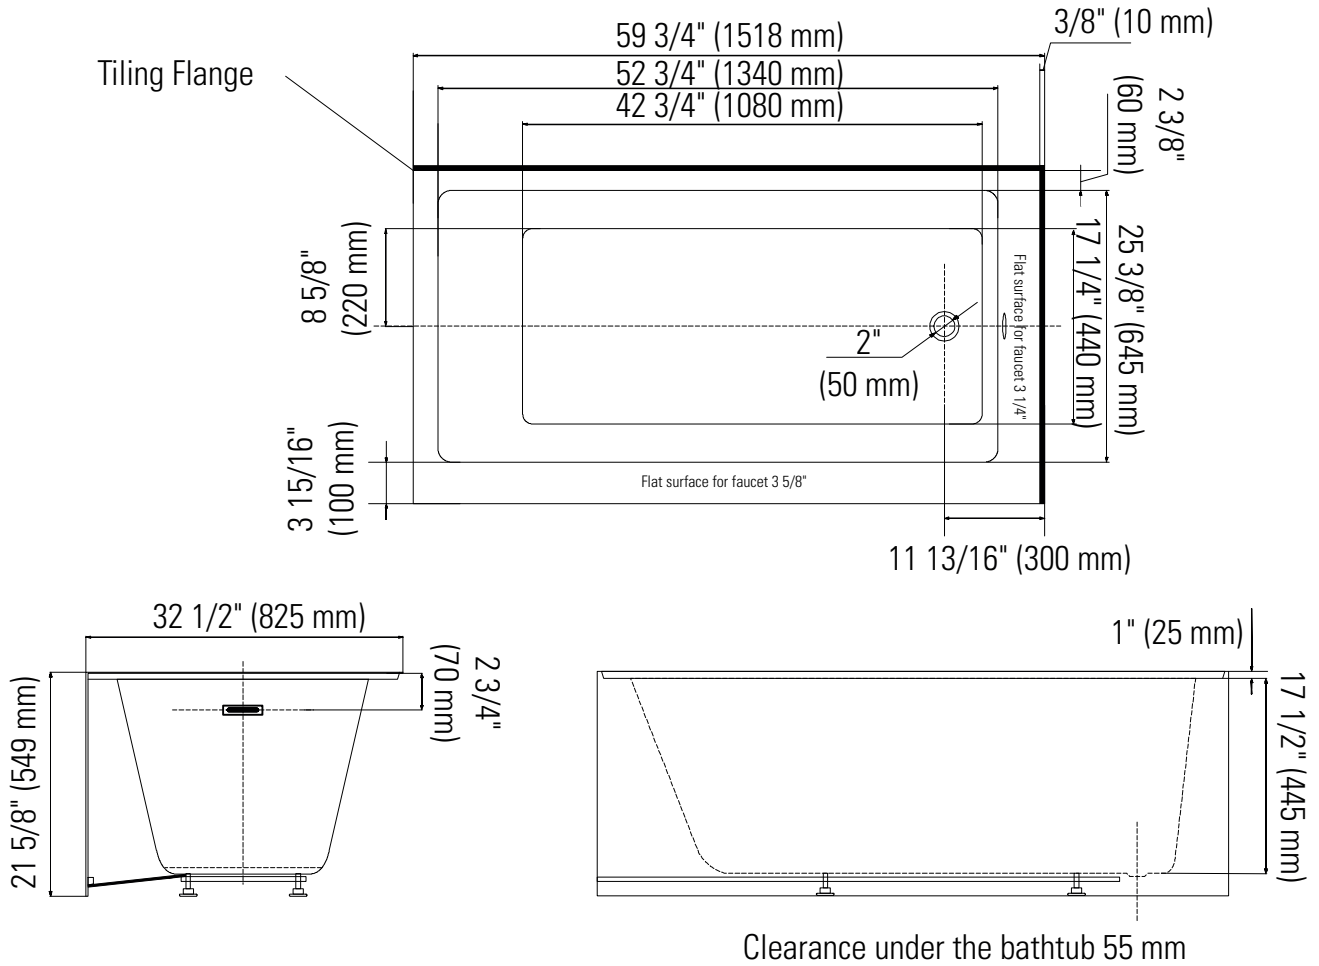

Produits Neptune
Rouge

Zurich 3260 R2R

Bathtub

Ajustable feet

*All dimensions are approximate and subject to change without notice
Please refer to the installation guide before beginning the installation