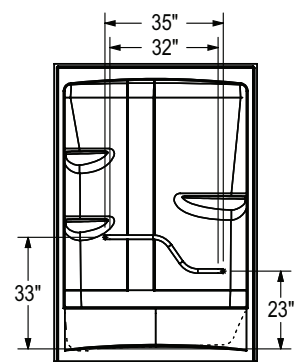

Astley

Shower & Tub Shower Family

Shower 6034 with roofcap

All dimensions are approximate. Structure measurements must be verified against the unit to ensure proper fit.

Astley

Shower & Tub Shower Family

Shower 6034 without roofcap

All dimensions are approximate. Structure measurements must be verified against the unit to ensure proper fit.

Astley

Shower & Tub Shower Family

Tub Shower 6032 with roofcap

STANDARD
(Left shown)

OPTION 20203, 20204 & 20216

OPTIONAL REINFORCEMENT
(Left shown)

OPTIONAL REINFORCEMENT
(Back Wall)

OPTION 20217

All dimensions are approximate. Structure measurements must be verified against the unit to ensure proper fit.

Astley

Shower & Tub Shower Family

Tub Shower 6032 without roofcap

GRAB BAR
(Left shown)

OPTION 20203, 20204 & 20216

OPTIONAL REINFORCEMENT
(Left shown)

OPTIONAL REINFORCEMENT
(Back Wall)

OPTION 20217
Left Shown

All dimensions are approximate. Structure measurements must be verified against the unit to ensure proper fit.