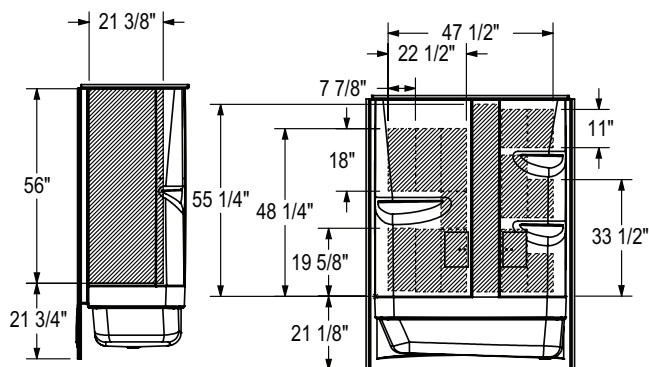

 **MADE IN CANADA**
WITH GLOBAL MATERIALS

Produits Neptune

ENTREPRENEUR

Astley

Shower & Tub Shower Family

Product Name	Model #	Roofcap	Dimensions
Astley SH4834 1-piece	220375		48" x 34" x 79"
Astley SHR4834 1-piece	220376	●	48" x 34" x 88"
Astley SH6034 1-piece	220373		60" x 34" x 79"
Astley SHR6034 1-piece	220374	●	60" x 34" x 88"
Astley TS6032 1-piece	220369		60" x 32" x 79"
Astley TSR6032 1-piece	220370	●	60" x 32" x 88"
Astley TS6032 ADA 1-piece	220371		60" x 32" x 79"
Astley TSR6032 ADA 1-piece	220372	●	60" x 32" x 88"

Astley

Shower & Tub Shower Family

Shower 6034 with roofcap

All dimensions are approximate. Structure measurements must be verified against the unit to ensure proper fit.

Astley

Shower & Tub Shower Family

Shower 6034 without roofcap

OPTIONAL REINFORCEMENT
(Left shown)

OPTIONAL REINFORCEMENT
(Back Wall)

OPTION 20217

All dimensions are approximate. Structure measurements must be verified against the unit to ensure proper fit.

Astley

Shower & Tub Shower Family

Tub Shower 6032 without roofcap

GRAB BAR
(Left shown)

OPTION 20203, 20204 & 20216

OPTIONAL REINFORCEMENT
(Left shown)

OPTIONAL REINFORCEMENT
(Back Wall)

OPTION 20217
Left Shown

All dimensions are approximate. Structure measurements must be verified against the unit to ensure proper fit.