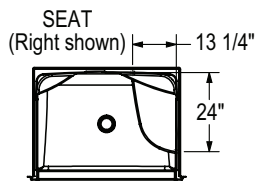

Modern Straight Bar

Modern Curved Bar

Astley

Shower & Tub Shower Family

Shower 4834 with roofcap

All dimensions are approximate. Structure measurements must be verified against the unit to ensure proper fit.

Astley

Shower & Tub Shower Family

Shower 4834 without roofcap

GRAB BAR
(Left shown)

OPTION 20203 & 20204

OPTION 20218
(Left Shown)

All dimensions are approximate. Structure measurements must be verified against the unit to ensure proper fit.