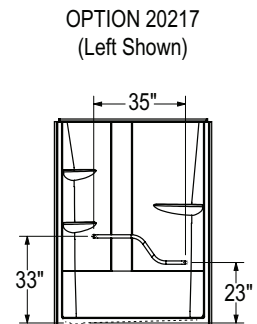

Astley

Shower & Tub Shower Family

Shower 4834 without roofcap

GRAB BAR
(Left shown)

OPTION 20203 & 20204

OPTION 20218
(Left Shown)

All dimensions are approximate. Structure measurements must be verified against the unit to ensure proper fit.

Astley

Shower & Tub Shower Family

Shower 6034 with roofcap

All dimensions are approximate. Structure measurements must be verified against the unit to ensure proper fit.

Astley

Shower & Tub Shower Family

Shower 6034 without roofcap

All dimensions are approximate. Structure measurements must be verified against the unit to ensure proper fit.

Astley

Shower & Tub Shower Family

Tub Shower 6032 with roofcap

STANDARD
(Left shown)

OPTION 20203, 20204 & 20216