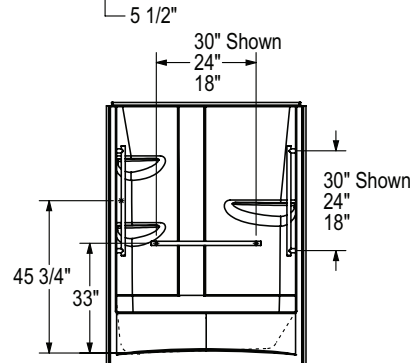

Astley

Shower & Tub Shower Family

Shower 6034 with roofcap

All dimensions are approximate. Structure measurements must be verified against the unit to ensure proper fit.

Astley

Shower & Tub Shower Family

Shower 6034 without roofcap

OPTIONAL REINFORCEMENT
(Left shown)

OPTIONAL REINFORCEMENT
(Back Wall)

OPTION 20217

All dimensions are approximate. Structure measurements must be verified against the unit to ensure proper fit.

Astley

Shower & Tub Shower Family

Tub Shower 6032 without roofcap

GRAB BAR
(Left shown)

OPTION 20203, 20204 & 20216

OPTIONAL REINFORCEMENT
(Left shown)

OPTIONAL REINFORCEMENT
(Back Wall)

OPTION 20217
Left Shown

All dimensions are approximate. Structure measurements must be verified against the unit to ensure proper fit.