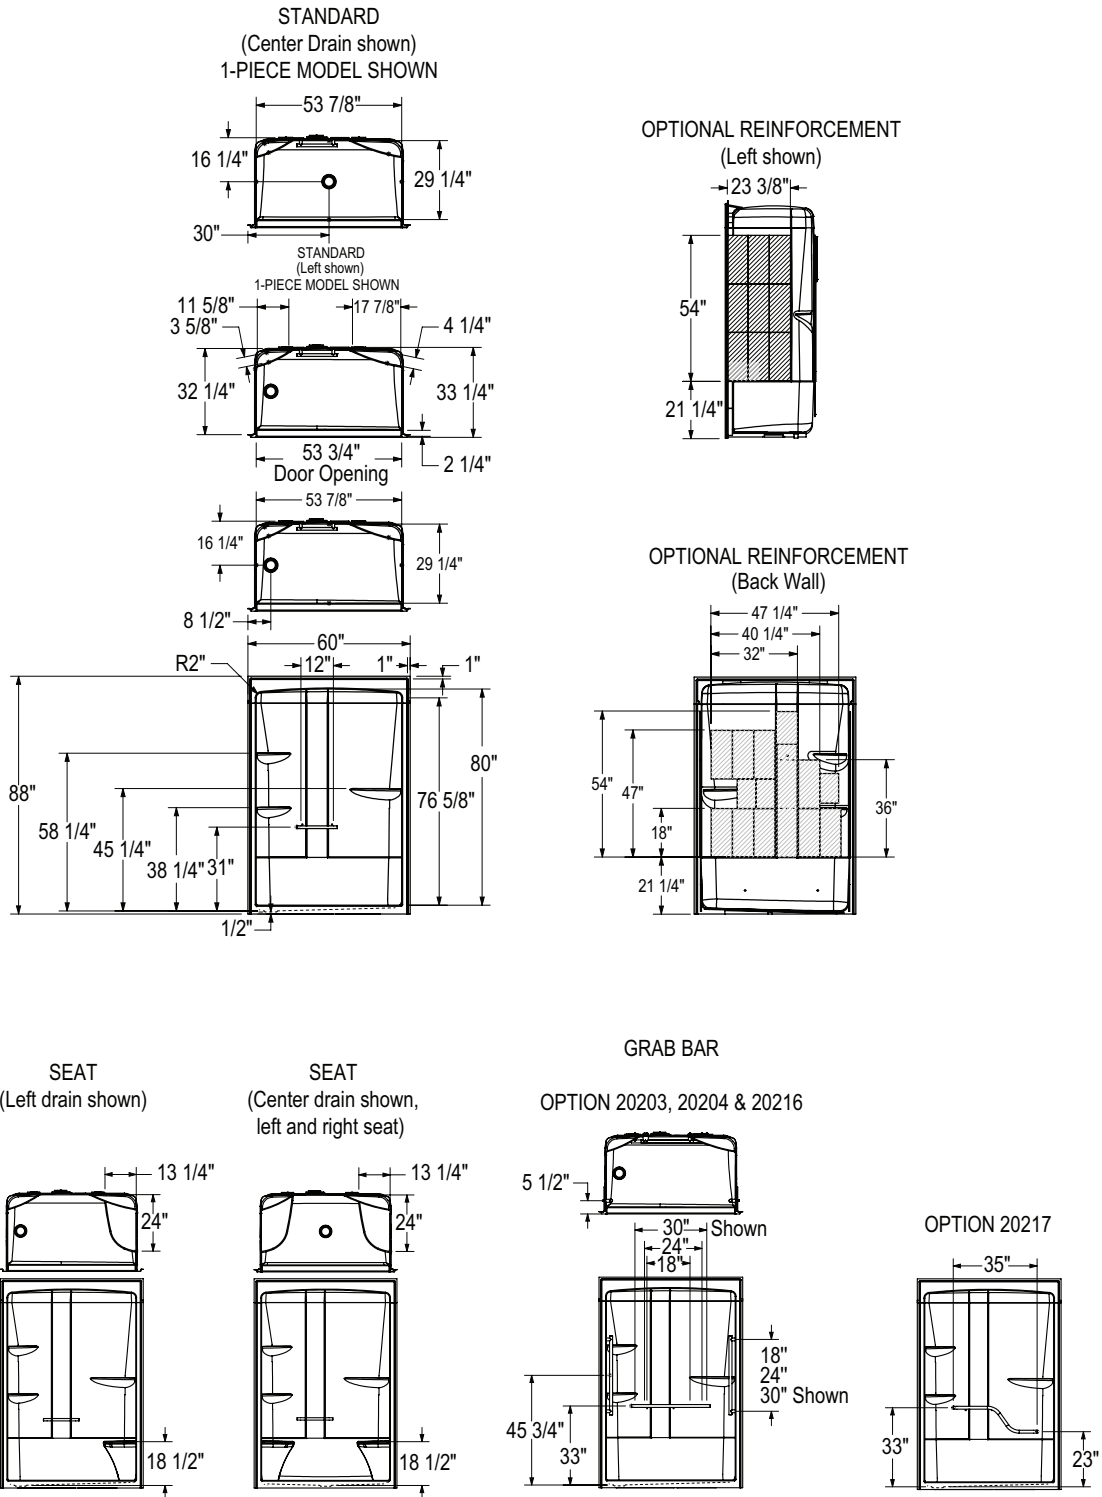

Astley

Shower & Tub Shower Family

Shower 6034 with roofcap

All dimensions are approximate. Structure measurements must be verified against the unit to ensure proper fit.