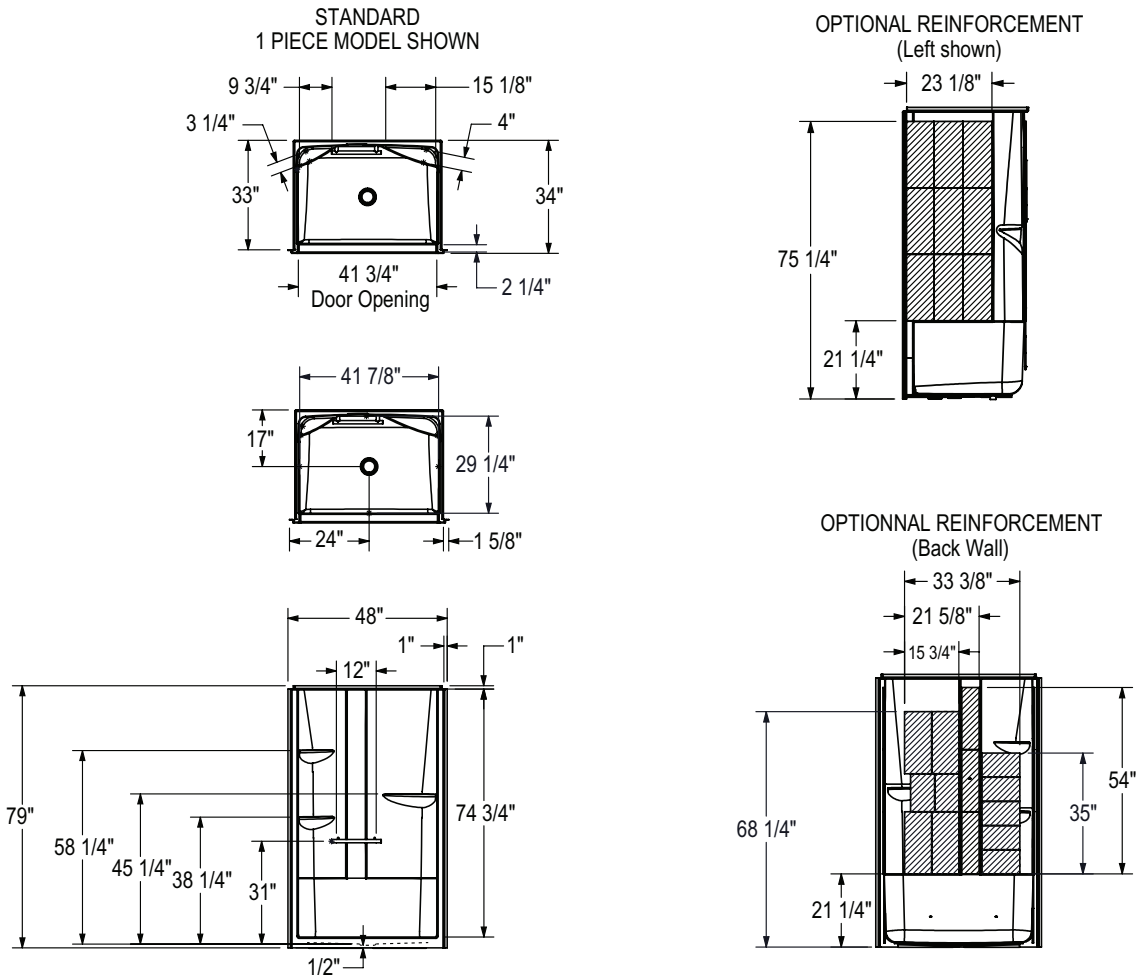

Key Features:

- 1-piece showers and tub showers perfect for new construction
- With & without roofcaps are available on all models
- Wide 3-level corner shelves
- Standard 12 in. white grab bar included
- Optional additional grab bars available
- Grab bars able to support up to 300 lbs
- 3 in. Above-the-Floor Rough (tub shower only)
- Thermoformed seat option for showers
- Available in White only

Modern Straight Bar

Modern Curved Bar

Astley

Shower & Tub Shower Family

Shower 4834 with roofcap

All dimensions are approximate. Structure measurements must be verified against the unit to ensure proper fit.

Astley

Shower & Tub Shower Family

Shower 4834 without roofcap

GRAB BAR
(Left shown)

OPTION 20203 & 20204

OPTION 20218
(Left Shown)

All dimensions are approximate. Structure measurements must be verified against the unit to ensure proper fit.

Astley

Shower & Tub Shower Family

Shower 6034 with roofcap

All dimensions are approximate. Structure measurements must be verified against the unit to ensure proper fit.

Astley

Shower & Tub Shower Family

Shower 6034 without roofcap