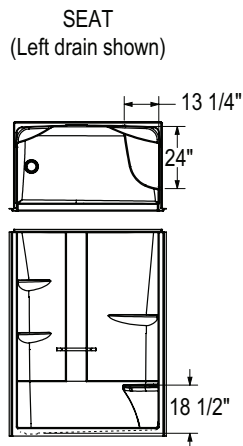

Astley

Shower & Tub Shower Family

Shower 4834 without roofcap

GRAB BAR
(Left shown)

OPTION 20203 & 20204

OPTION 20218
(Left Shown)

All dimensions are approximate. Structure measurements must be verified against the unit to ensure proper fit.

Astley

Shower & Tub Shower Family

Shower 6034 with roofcap

All dimensions are approximate. Structure measurements must be verified against the unit to ensure proper fit.

Astley

Shower & Tub Shower Family

Shower 6034 without roofcap

All dimensions are approximate. Structure measurements must be verified against the unit to ensure proper fit.

Astley

Shower & Tub Shower Family

Tub Shower 6032 with roofcap

STANDARD
(Left shown)

OPTION 20203, 20204 & 20216