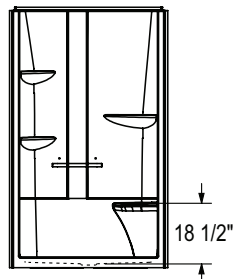

Modern Straight Bar

Modern Curved Bar

Astley

Shower & Tub Shower Family

Shower 4834 with roofcap

All dimensions are approximate. Structure measurements must be verified against the unit to ensure proper fit.

Astley

Shower & Tub Shower Family

Shower 4834 without roofcap

GRAB BAR
(Left shown)

OPTION 20203 & 20204

OPTION 20218
(Left Shown)

All dimensions are approximate. Structure measurements must be verified against the unit to ensure proper fit.

Astley

Shower & Tub Shower Family

Shower 6034 with roofcap

All dimensions are approximate. Structure measurements must be verified against the unit to ensure proper fit.

Astley

Shower & Tub Shower Family

Shower 6034 without roofcap

All dimensions are approximate. Structure measurements must be verified against the unit to ensure proper fit.

Astley

Shower & Tub Shower Family

Tub Shower 6032 with roofcap

STANDARD
(Left shown)

OPTION 20203, 20204 & 20216