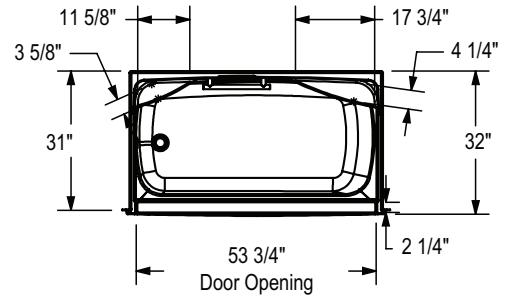

All dimensions are approximate. Structure measurements must be verified against the unit to ensure proper fit.

Astley

Shower & Tub Shower Family

Tub Shower 6032 with roofcap

STANDARD
(Left shown)

OPTION 20203, 20204 & 20216

OPTIONAL REINFORCEMENT
(Left shown)

OPTIONAL REINFORCEMENT
(Back Wall)

OPTION 20217

All dimensions are approximate. Structure measurements must be verified against the unit to ensure proper fit.

Astley

Shower & Tub Shower Family

Tub Shower 6032 without roofcap

GRAB BAR
(Left shown)

OPTION 20203, 20204 & 20216

OPTIONAL REINFORCEMENT
(Left shown)

OPTIONAL REINFORCEMENT
(Back Wall)

OPTION 20217
Left Shown

All dimensions are approximate. Structure measurements must be verified against the unit to ensure proper fit.