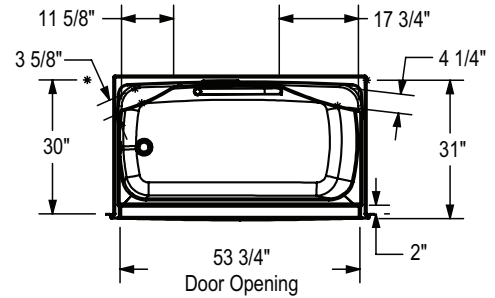

Astley

Shower & Tub Shower Family

Shower 6034 with roofcap

All dimensions are approximate. Structure measurements must be verified against the unit to ensure proper fit.

Astley

Shower & Tub Shower Family

Shower 6034 without roofcap

All dimensions are approximate. Structure measurements must be verified against the unit to ensure proper fit.

Astley

Shower & Tub Shower Family

Tub Shower 6032 with roofcap

STANDARD
(Left shown)

OPTION 20203, 20204 & 20216

OPTIONAL REINFORCEMENT
(Left shown)

OPTIONAL REINFORCEMENT
(Back Wall)

OPTION 20217

All dimensions are approximate. Structure measurements must be verified against the unit to ensure proper fit.

Astley

Shower & Tub Shower Family