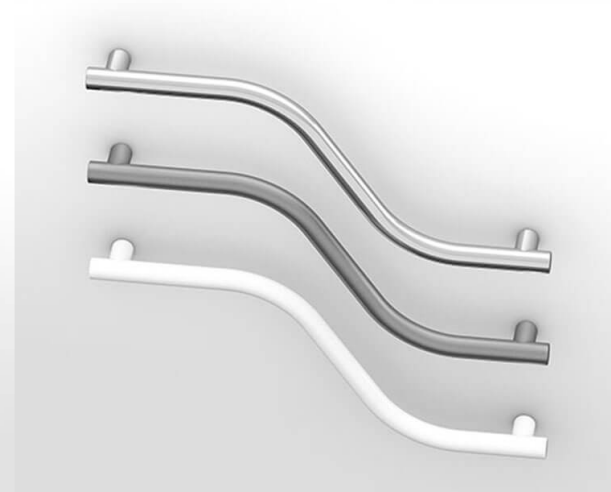

Key Features:

- 1-piece showers and tub showers perfect for new construction
- With & without roofcaps are available on all models
- Wide 3-level corner shelves
- Standard 12 in. white grab bar included
- Optional additional grab bars available
- Grab bars able to support up to 300 lbs
- 3 in. Above-the-Floor Rough (tub shower only)
- Thermoformed seat option for showers
- Available in White only

 **MADE IN CANADA**
WITH GLOBAL MATERIALS

Produits Neptune

ENTREPRENEUR

Astley

Shower & Tub Shower Family

Product Name	Model #	Roofcap	Dimensions
Astley SH4834 1-piece	220375		48" x 34" x 79"
Astley SHR4834 1-piece	220376	●	48" x 34" x 88"
Astley SH6034 1-piece	220373		60" x 34" x 79"
Astley SHR6034 1-piece	220374	●	60" x 34" x 88"
Astley TS6032 1-piece	220369		60" x 32" x 79"
Astley TSR6032 1-piece	220370	●	60" x 32" x 88"
Astley TS6032 ADA 1-piece	220371		60" x 32" x 79"
Astley TSR6032 ADA 1-piece	220372	●	60" x 32" x 88"

Option Code	Description
OPT22040	18 in Modern Straight Bar
OPT22041	24 in Modern Straight Bar
OPT22048	30 in Modern Straight Bar
OPT22042	32 in Modern Curved Bar
OPT22043	23 in Modern Curved Bar
OPT22038	One Wall Reinforcement (Back/Left/Right)
OPT22039	Three wall reinforcement
OPT22055	Cable-operated waste and overflow
OPT22045	60 in Curtain rod
OPT22056	48 in Curtain rod

Modern Straight Bar

Modern Curved Bar

Astley

Shower & Tub Shower Family

Shower 4834 with roofcap

All dimensions are approximate. Structure measurements must be verified against the unit to ensure proper fit.