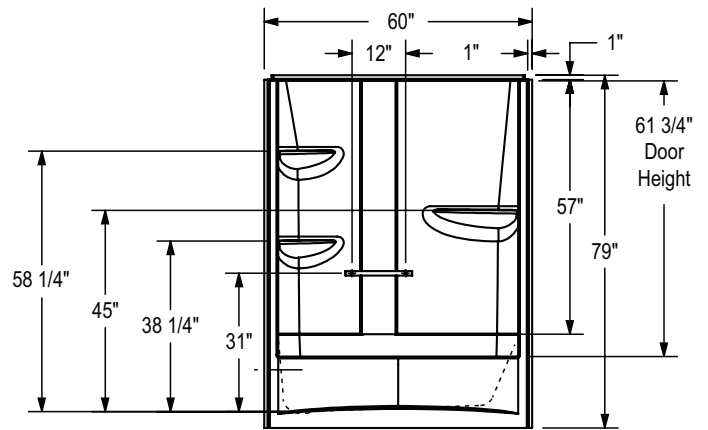

Astley

Shower & Tub Shower Family

Shower 6034 with roofcap

All dimensions are approximate. Structure measurements must be verified against the unit to ensure proper fit.

Astley

Shower & Tub Shower Family

Shower 6034 without roofcap

All dimensions are approximate. Structure measurements must be verified against the unit to ensure proper fit.

Astley

Shower & Tub Shower Family

Tub Shower 6032 with roofcap

STANDARD
(Left shown)

OPTION 20203, 20204 & 20216

OPTIONAL REINFORCEMENT
(Left shown)

OPTIONAL REINFORCEMENT
(Back Wall)

OPTION 20217

All dimensions are approximate. Structure measurements must be verified against the unit to ensure proper fit.

Astley

Shower & Tub Shower Family

Tub Shower 6032 without roofcap

GRAB BAR
(Left shown)

OPTION 20203, 20204 & 20216

OPTIONAL REINFORCEMENT
(Left shown)

OPTIONAL REINFORCEMENT
(Back Wall)

OPTION 20217
Left Shown

All dimensions are approximate. Structure measurements must be verified against the unit to ensure proper fit.