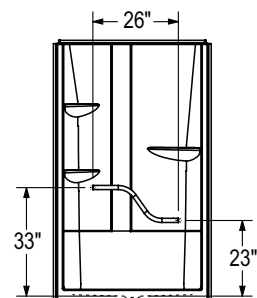

Modern Straight Bar

Modern Curved Bar

Astley

Shower & Tub Shower Family

Shower 4834 with roofcap

All dimensions are approximate. Structure measurements must be verified against the unit to ensure proper fit.

Astley

Shower & Tub Shower Family

Shower 4834 without roofcap

GRAB BAR
(Left shown)

OPTION 20203 & 20204

OPTION 20218
(Left Shown)

All dimensions are approximate. Structure measurements must be verified against the unit to ensure proper fit.

Astley

Shower & Tub Shower Family

Shower 6034 with roofcap

All dimensions are approximate. Structure measurements must be verified against the unit to ensure proper fit.

Astley

Shower & Tub Shower Family

Shower 6034 without roofcap

All dimensions are approximate. Structure measurements must be verified against the unit to ensure proper fit.

Astley

Shower & Tub Shower Family

Tub Shower 6032 with roofcap

STANDARD
(Left shown)

OPTION 20203, 20204 & 20216