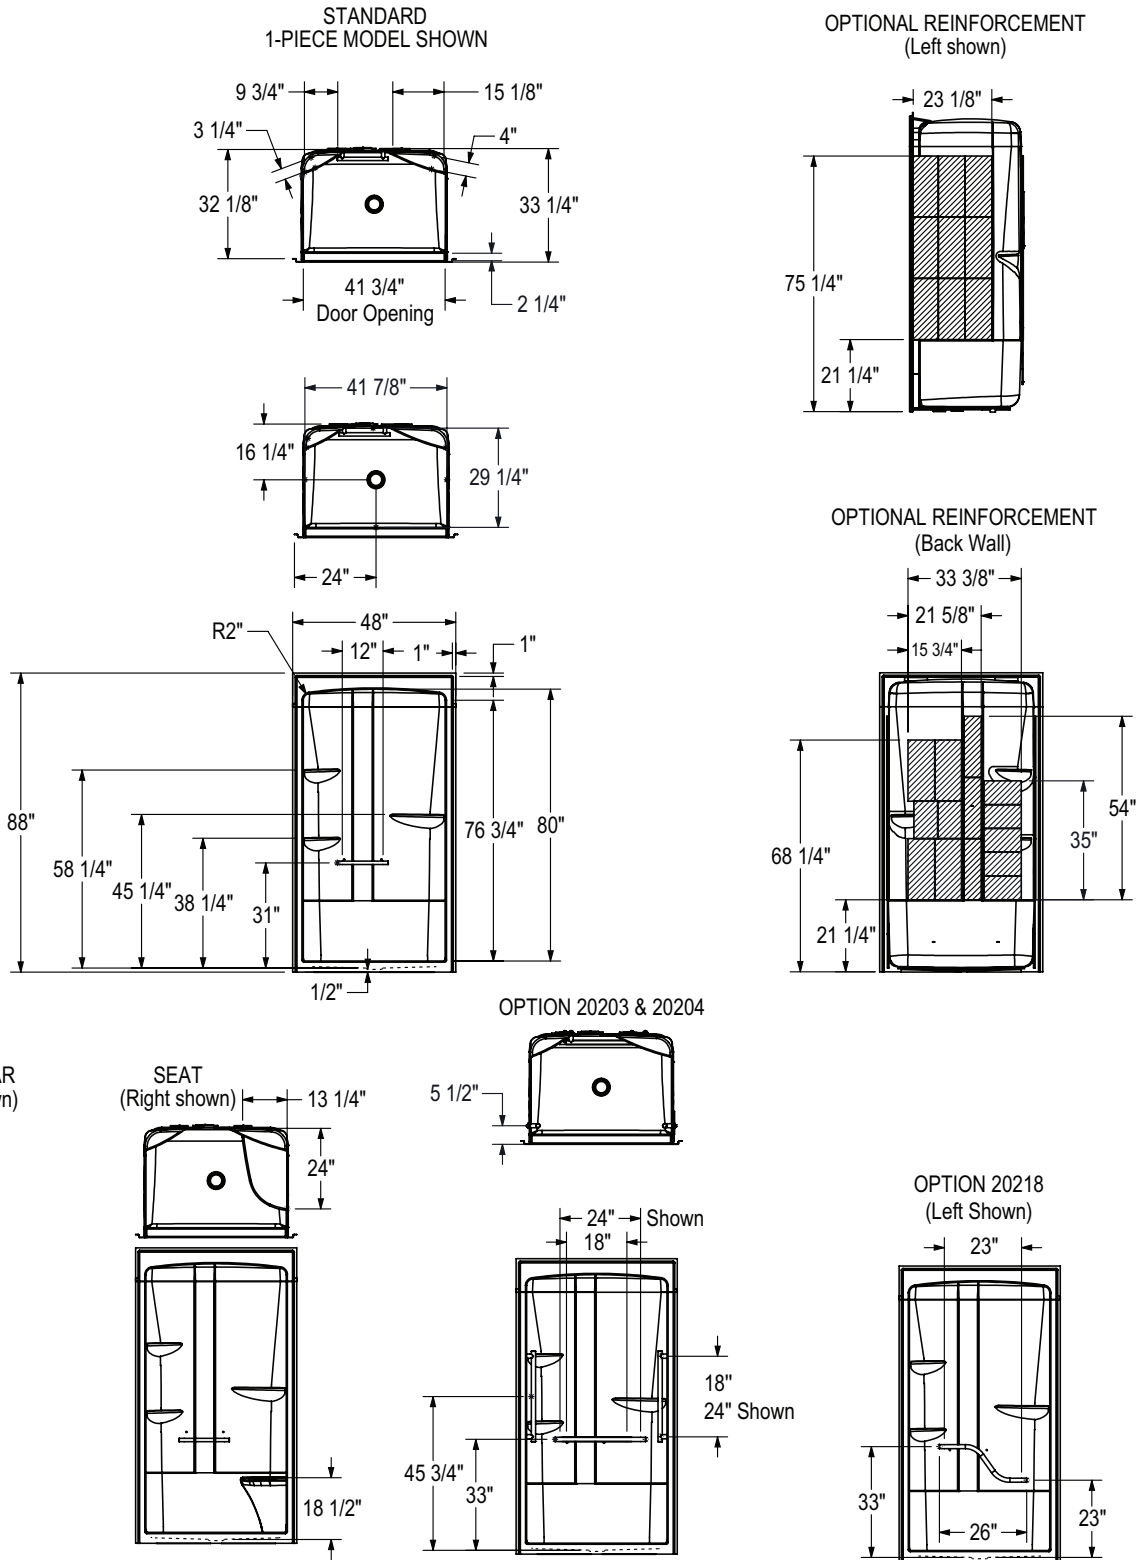

Key Features:

- 1-piece showers and tub showers perfect for new construction
- With & without roofcaps are available on all models
- Wide 3-level corner shelves
- Standard 12 in. white grab bar included
- Optional additional grab bars available
- Grab bars able to support up to 300 lbs
- 3 in. Above-the-Floor Rough (tub shower only)
- Thermoformed seat option for showers
- Available in White only

 **MADE IN CANADA**
WITH GLOBAL MATERIALS

Produits Neptune

ENTREPRENEUR

Astley

Shower & Tub Shower Family

Product Name	Model #	Roofcap	Dimensions
Astley SH4834 1-piece	220375		48" x 34" x 79"
Astley SHR4834 1-piece	220376	●	48" x 34" x 88"
Astley SH6034 1-piece	220373		60" x 34" x 79"
Astley SHR6034 1-piece	220374	●	60" x 34" x 88"
Astley TS6032 1-piece	220369		60" x 32" x 79"
Astley TSR6032 1-piece	220370	●	60" x 32" x 88"
Astley TS6032 ADA 1-piece	220371		60" x 32" x 79"
Astley TSR6032 ADA 1-piece	220372	●	60" x 32" x 88"

Modern Straight Bar

Modern Curved Bar

Astley

Shower & Tub Shower Family

Shower 4834 with roofcap

All dimensions are approximate. Structure measurements must be verified against the unit to ensure proper fit.

Astley

Shower & Tub Shower Family

Shower 4834 without roofcap

GRAB BAR
(Left shown)

OPTION 20203 & 20204

OPTION 20218
(Left Shown)

All dimensions are approximate. Structure measurements must be verified against the unit to ensure proper fit.