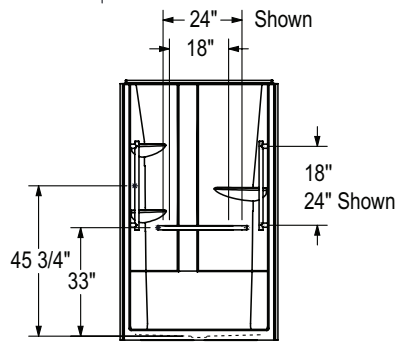

 **MADE IN CANADA**
WITH GLOBAL MATERIALS

Produits Neptune

ENTREPRENEUR

Astley

Shower & Tub Shower Family

Product Name	Model #	Roofcap	Dimensions
Astley SH4834 1-piece	220375		48" x 34" x 79"
Astley SHR4834 1-piece	220376	●	48" x 34" x 88"
Astley SH6034 1-piece	220373		60" x 34" x 79"
Astley SHR6034 1-piece	220374	●	60" x 34" x 88"
Astley TS6032 1-piece	220369		60" x 32" x 79"
Astley TSR6032 1-piece	220370	●	60" x 32" x 88"
Astley TS6032 ADA 1-piece	220371		60" x 32" x 79"
Astley TSR6032 ADA 1-piece	220372	●	60" x 32" x 88"

Astley

Shower & Tub Shower Family

Shower 4834 without roofcap

GRAB BAR
(Left shown)

OPTION 20203 & 20204

OPTION 20218
(Left Shown)

All dimensions are approximate. Structure measurements must be verified against the unit to ensure proper fit.

Astley

Shower & Tub Shower Family

Shower 6034 with roofcap

All dimensions are approximate. Structure measurements must be verified against the unit to ensure proper fit.

Astley

Shower & Tub Shower Family

Shower 6034 without roofcap