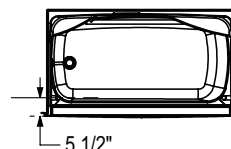

OPTIONAL REINFORCEMENT
(Left shown)

OPTIONAL REINFORCEMENT
(Back Wall)

OPTION 20217

All dimensions are approximate. Structure measurements must be verified against the unit to ensure proper fit.

Astley

Shower & Tub Shower Family

Tub Shower 6032 without roofcap

GRAB BAR
(Left shown)

OPTION 20203, 20204 & 20216

OPTIONAL REINFORCEMENT
(Left shown)

OPTIONAL REINFORCEMENT
(Back Wall)

OPTION 20217
Left Shown

All dimensions are approximate. Structure measurements must be verified against the unit to ensure proper fit.