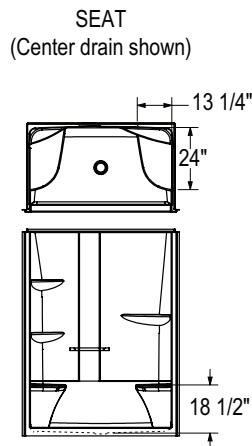

 **MADE IN CANADA**
WITH GLOBAL MATERIALS

Produits Neptune

ENTREPRENEUR

Astley

Shower & Tub Shower Family

Product Name	Model #	Roofcap	Dimensions
Astley SH4834 1-piece	220375		48" x 34" x 79"
Astley SHR4834 1-piece	220376	●	48" x 34" x 88"
Astley SH6034 1-piece	220373		60" x 34" x 79"
Astley SHR6034 1-piece	220374	●	60" x 34" x 88"
Astley TS6032 1-piece	220369		60" x 32" x 79"
Astley TSR6032 1-piece	220370	●	60" x 32" x 88"
Astley TS6032 ADA 1-piece	220371		60" x 32" x 79"
Astley TSR6032 ADA 1-piece	220372	●	60" x 32" x 88"

Astley

Shower & Tub Shower Family

Shower 4834 without roofcap

GRAB BAR
(Left shown)

OPTION 20203 & 20204

OPTION 20218
(Left Shown)

All dimensions are approximate. Structure measurements must be verified against the unit to ensure proper fit.

Astley

Shower & Tub Shower Family

Shower 6034 with roofcap

All dimensions are approximate. Structure measurements must be verified against the unit to ensure proper fit.

Astley

Shower & Tub Shower Family

Shower 6034 without roofcap

All dimensions are approximate. Structure measurements must be verified against the unit to ensure proper fit.

Astley

Shower & Tub Shower Family

Tub Shower 6032 with roofcap

STANDARD
(Left shown)

OPTION 20203, 20204 & 20216