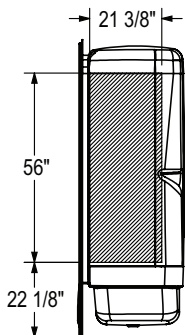

 **MADE IN CANADA**
WITH GLOBAL MATERIALS

Produits Neptune

ENTREPRENEUR

Astley

Shower & Tub Shower Family

Product Name	Model #	Roofcap	Dimensions
Astley SH4834 1-piece	220375		48" x 34" x 79"
Astley SHR4834 1-piece	220376	●	48" x 34" x 88"
Astley SH6034 1-piece	220373		60" x 34" x 79"
Astley SHR6034 1-piece	220374	●	60" x 34" x 88"
Astley TS6032 1-piece	220369		60" x 32" x 79"
Astley TSR6032 1-piece	220370	●	60" x 32" x 88"
Astley TS6032 ADA 1-piece	220371		60" x 32" x 79"
Astley TSR6032 ADA 1-piece	220372	●	60" x 32" x 88"

Astley

Shower & Tub Shower Family

Shower 6034 with roofcap

All dimensions are approximate. Structure measurements must be verified against the unit to ensure proper fit.

Astley

Shower & Tub Shower Family

Shower 6034 without roofcap

All dimensions are approximate. Structure measurements must be verified against the unit to ensure proper fit.

Astley

Shower & Tub Shower Family

Tub Shower 6032 with roofcap

STANDARD
(Left shown)

OPTION 20203, 20204 & 20216

OPTIONAL REINFORCEMENT
(Left shown)

OPTIONAL REINFORCEMENT
(Back Wall)

OPTION 20217

All dimensions are approximate. Structure measurements must be verified against the unit to ensure proper fit.

Astley

Shower & Tub Shower Family