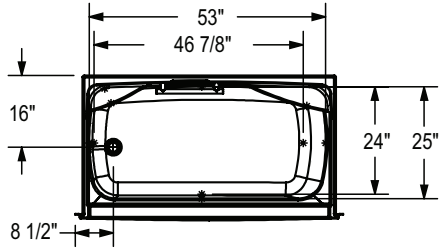

Astley

Shower & Tub Shower Family

Shower 4834 without roofcap

GRAB BAR
(Left shown)

OPTION 20203 & 20204

OPTION 20218
(Left Shown)

All dimensions are approximate. Structure measurements must be verified against the unit to ensure proper fit.

Astley

Shower & Tub Shower Family

Shower 6034 with roofcap

All dimensions are approximate. Structure measurements must be verified against the unit to ensure proper fit.

Astley

Shower & Tub Shower Family

Shower 6034 without roofcap

All dimensions are approximate. Structure measurements must be verified against the unit to ensure proper fit.

Astley

Shower & Tub Shower Family

Tub Shower 6032 with roofcap

STANDARD
(Left shown)

OPTION 20203, 20204 & 20216