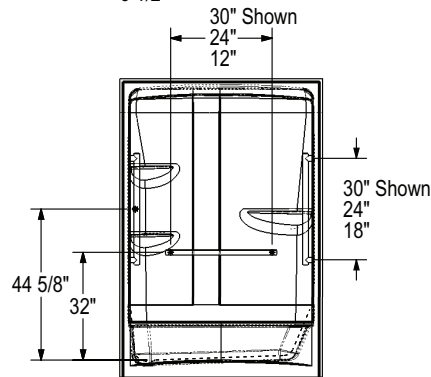

Astley

Shower & Tub Shower Family

Shower 6034 with roofcap

All dimensions are approximate. Structure measurements must be verified against the unit to ensure proper fit.

Astley

Shower & Tub Shower Family

Shower 6034 without roofcap

All dimensions are approximate. Structure measurements must be verified against the unit to ensure proper fit.

Astley

Shower & Tub Shower Family

Tub Shower 6032 with roofcap

STANDARD
(Left shown)

OPTION 20203, 20204 & 20216

OPTIONAL REINFORCEMENT
(Left shown)

OPTIONAL REINFORCEMENT
(Back Wall)

OPTION 20217

All dimensions are approximate. Structure measurements must be verified against the unit to ensure proper fit.

Astley

Shower & Tub Shower Family