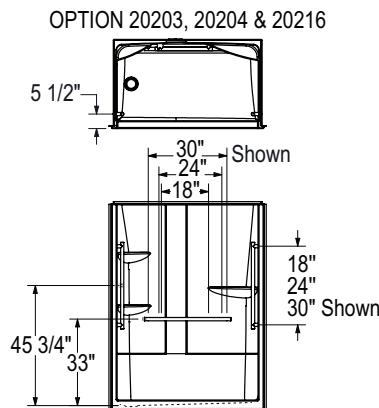

Astley

Shower & Tub Shower Family

Shower 6034 with roofcap

All dimensions are approximate. Structure measurements must be verified against the unit to ensure proper fit.

Astley

Shower & Tub Shower Family

Shower 6034 without roofcap

All dimensions are approximate. Structure measurements must be verified against the unit to ensure proper fit.

Astley

Shower & Tub Shower Family

Tub Shower 6032 with roofcap

STANDARD
(Left shown)

OPTION 20203, 20204 & 20216