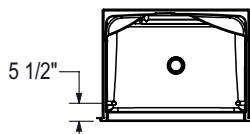

Astley

Shower & Tub Shower Family

Shower 4834 without roofcap

GRAB BAR
(Left shown)

OPTION 20203 & 20204

OPTION 20218
(Left Shown)

All dimensions are approximate. Structure measurements must be verified against the unit to ensure proper fit.

Astley

Shower & Tub Shower Family

Shower 6034 with roofcap

All dimensions are approximate. Structure measurements must be verified against the unit to ensure proper fit.

Astley

Shower & Tub Shower Family

Shower 6034 without roofcap