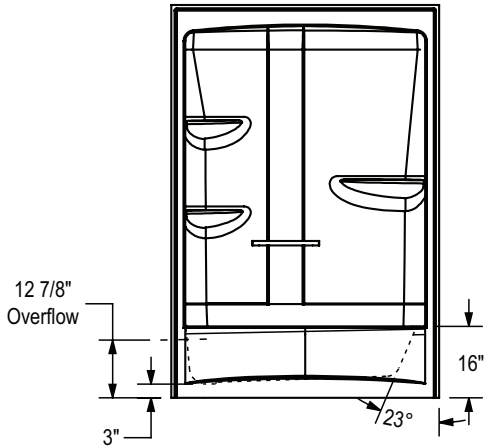

Astley

Shower & Tub Shower Family

Shower 6034 with roofcap

All dimensions are approximate. Structure measurements must be verified against the unit to ensure proper fit.

Astley

Shower & Tub Shower Family

Shower 6034 without roofcap

All dimensions are approximate. Structure measurements must be verified against the unit to ensure proper fit.

Astley

Shower & Tub Shower Family

Tub Shower 6032 with roofcap

STANDARD
(Left shown)

OPTION 20203, 20204 & 20216

OPTIONAL REINFORCEMENT
(Left shown)

OPTIONAL REINFORCEMENT
(Back Wall)

OPTION 20217

All dimensions are approximate. Structure measurements must be verified against the unit to ensure proper fit.

Astley

Shower & Tub Shower Family