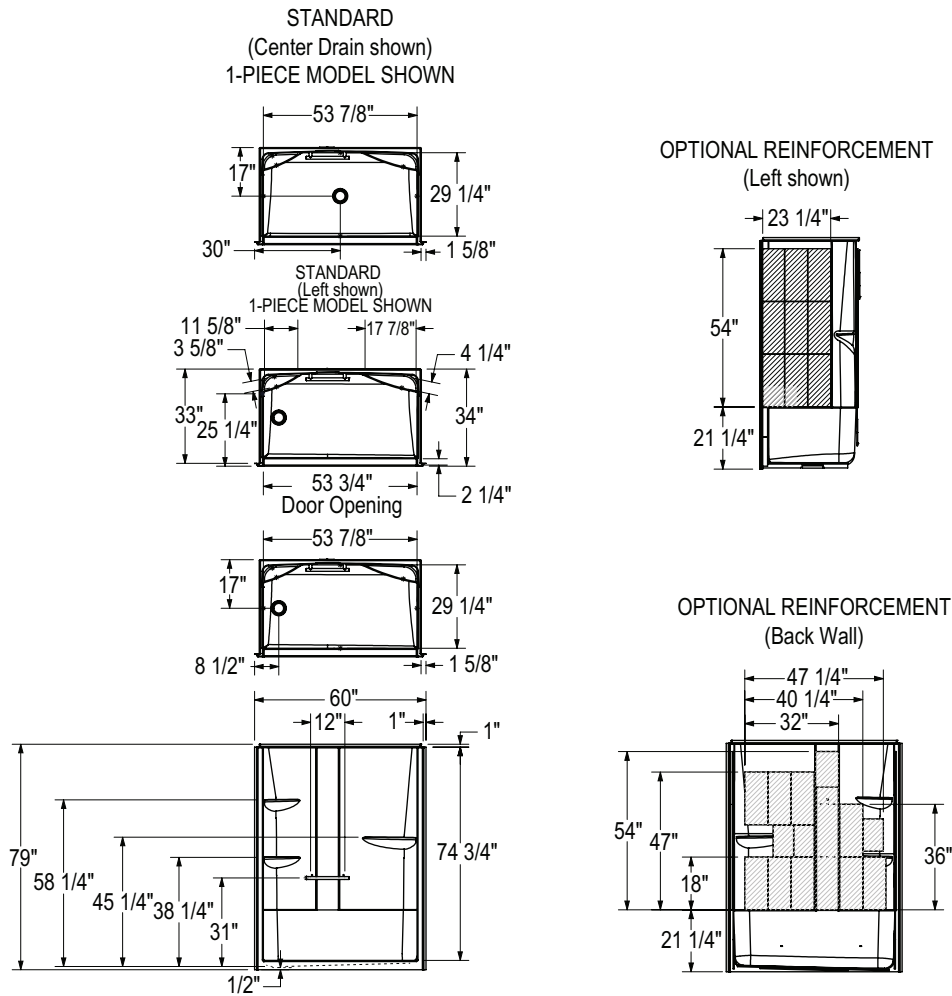

Modern Straight Bar

Modern Curved Bar

Astley

Shower & Tub Shower Family

Shower 4834 with roofcap

All dimensions are approximate. Structure measurements must be verified against the unit to ensure proper fit.

Astley

Shower & Tub Shower Family

Shower 4834 without roofcap

GRAB BAR
(Left shown)

OPTION 20203 & 20204

OPTION 20218
(Left Shown)

All dimensions are approximate. Structure measurements must be verified against the unit to ensure proper fit.

Astley

Shower & Tub Shower Family

Shower 6034 with roofcap

All dimensions are approximate. Structure measurements must be verified against the unit to ensure proper fit.

Astley

Shower & Tub Shower Family

Shower 6034 without roofcap

All dimensions are approximate. Structure measurements must be verified against the unit to ensure proper fit.

Astley

Shower & Tub Shower Family

Tub Shower 6032 with roofcap

STANDARD
(Left shown)

OPTION 20203, 20204 & 20216