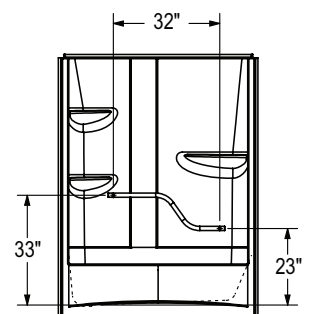

Astley

Shower & Tub Shower Family

Shower 6034 with roofcap

All dimensions are approximate. Structure measurements must be verified against the unit to ensure proper fit.

Astley

Shower & Tub Shower Family

Shower 6034 without roofcap

OPTIONAL REINFORCEMENT
(Left shown)

OPTIONAL REINFORCEMENT
(Back Wall)

OPTION 20217

All dimensions are approximate. Structure measurements must be verified against the unit to ensure proper fit.

Astley

Shower & Tub Shower Family

Tub Shower 6032 without roofcap

GRAB BAR
(Left shown)

OPTION 20203, 20204 & 20216

OPTIONAL REINFORCEMENT
(Left shown)

OPTIONAL REINFORCEMENT
(Back Wall)

OPTION 20217
Left Shown

All dimensions are approximate. Structure measurements must be verified against the unit to ensure proper fit.