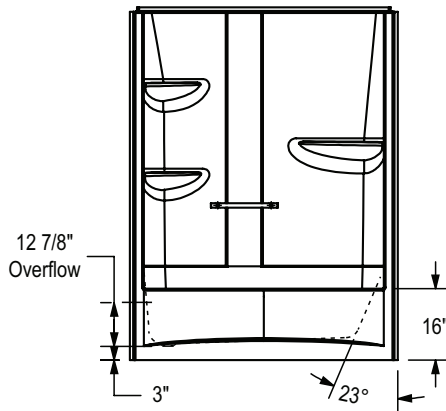

Astley

Shower & Tub Shower Family

Shower 6034 with roofcap

All dimensions are approximate. Structure measurements must be verified against the unit to ensure proper fit.

Astley

Shower & Tub Shower Family

Shower 6034 without roofcap

All dimensions are approximate. Structure measurements must be verified against the unit to ensure proper fit.

Astley

Shower & Tub Shower Family

Tub Shower 6032 with roofcap

STANDARD
(Left shown)

OPTION 20203, 20204 & 20216

OPTIONAL REINFORCEMENT
(Left shown)

OPTIONAL REINFORCEMENT
(Back Wall)

OPTION 20217

All dimensions are approximate. Structure measurements must be verified against the unit to ensure proper fit.

Astley

Shower & Tub Shower Family

Tub Shower 6032 without roofcap

GRAB BAR
(Left shown)

OPTION 20203, 20204 & 20216

OPTIONAL REINFORCEMENT
(Left shown)

OPTIONAL REINFORCEMENT
(Back Wall)

OPTION 20217
Left Shown

All dimensions are approximate. Structure measurements must be verified against the unit to ensure proper fit.