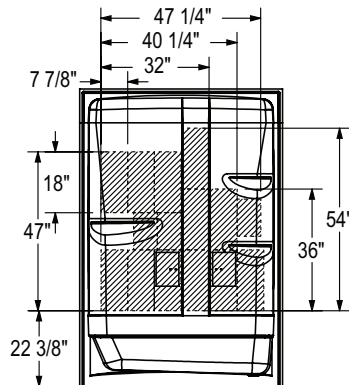

 **MADE IN CANADA**
WITH GLOBAL MATERIALS

Produits Neptune

ENTREPRENEUR

Astley

Shower & Tub Shower Family

Product Name	Model #	Roofcap	Dimensions
Astley SH4834 1-piece	220375		48" x 34" x 79"
Astley SHR4834 1-piece	220376	●	48" x 34" x 88"
Astley SH6034 1-piece	220373		60" x 34" x 79"
Astley SHR6034 1-piece	220374	●	60" x 34" x 88"
Astley TS6032 1-piece	220369		60" x 32" x 79"
Astley TSR6032 1-piece	220370	●	60" x 32" x 88"
Astley TS6032 ADA 1-piece	220371		60" x 32" x 79"
Astley TSR6032 ADA 1-piece	220372	●	60" x 32" x 88"

Astley

Shower & Tub Shower Family

Shower 6034 with roofcap

All dimensions are approximate. Structure measurements must be verified against the unit to ensure proper fit.

Astley

Shower & Tub Shower Family

Shower 6034 without roofcap

All dimensions are approximate. Structure measurements must be verified against the unit to ensure proper fit.

Astley

Shower & Tub Shower Family

Tub Shower 6032 with roofcap

STANDARD
(Left shown)

OPTION 20203, 20204 & 20216

OPTIONAL REINFORCEMENT
(Left shown)

OPTIONAL REINFORCEMENT
(Back Wall)

OPTION 20217

All dimensions are approximate. Structure measurements must be verified against the unit to ensure proper fit.

Astley

Shower & Tub Shower Family