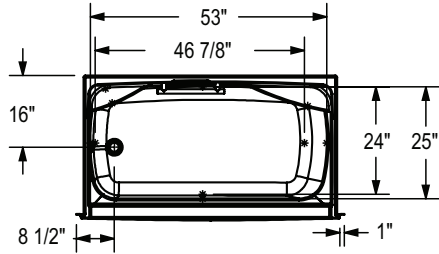

All dimensions are approximate. Structure measurements must be verified against the unit to ensure proper fit.

Astley

Shower & Tub Shower Family

Tub Shower 6032 with roofcap

STANDARD
(Left shown)

OPTION 20203, 20204 & 20216

OPTIONAL REINFORCEMENT
(Left shown)

OPTIONAL REINFORCEMENT
(Back Wall)

OPTION 20217

All dimensions are approximate. Structure measurements must be verified against the unit to ensure proper fit.

Astley

Shower & Tub Shower Family

Tub Shower 6032 without roofcap

GRAB BAR
(Left shown)

OPTION 20203, 20204 & 20216

OPTIONAL REINFORCEMENT
(Left shown)

OPTIONAL REINFORCEMENT
(Back Wall)

OPTION 20217
Left Shown

All dimensions are approximate. Structure measurements must be verified against the unit to ensure proper fit.