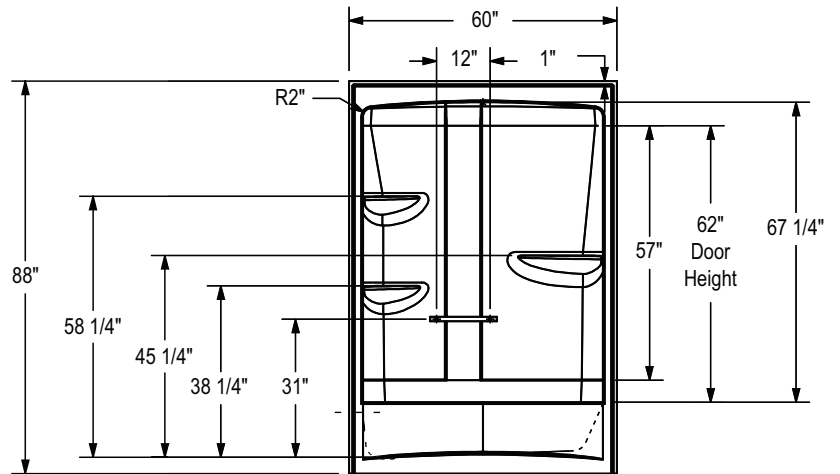

Astley

Shower & Tub Shower Family

Shower 6034 with roofcap

All dimensions are approximate. Structure measurements must be verified against the unit to ensure proper fit.

Astley

Shower & Tub Shower Family

Shower 6034 without roofcap

All dimensions are approximate. Structure measurements must be verified against the unit to ensure proper fit.

Astley

Shower & Tub Shower Family

Tub Shower 6032 with roofcap

STANDARD
(Left shown)

OPTION 20203, 20204 & 20216

OPTIONAL REINFORCEMENT
(Left shown)

OPTIONAL REINFORCEMENT
(Back Wall)

OPTION 20217

All dimensions are approximate. Structure measurements must be verified against the unit to ensure proper fit.

Astley

Shower & Tub Shower Family

Tub Shower 6032 without roofcap

GRAB BAR
(Left shown)

OPTION 20203, 20204 & 20216

OPTIONAL REINFORCEMENT
(Left shown)

OPTIONAL REINFORCEMENT
(Back Wall)

OPTION 20217
Left Shown

All dimensions are approximate. Structure measurements must be verified against the unit to ensure proper fit.