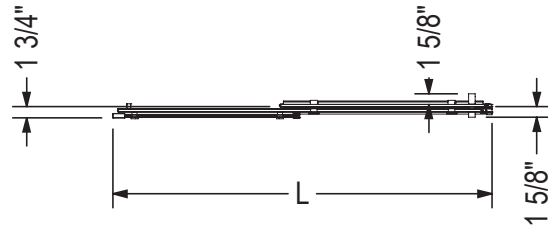

Axion

Sliding Shower Door – 8 mm

Description	H	L Adjustable	F	P	Door Opening	Wall Adjustment
Axion 78 3/4" x 47"	78 3/4"	44 1/2" - 47"	22 1/2"	32 1/8"	16 1/4" - 18 3/4"	1" per wall jam
Axion 78 3/4" x 59"	78 3/4"	56 1/2" - 59"	28 5/8"	32 1/8"	22 1/8" - 24 5/8"	1" per wall jam

All dimensions are approximate. Structure measurements must be verified against the unit to ensure proper fit.