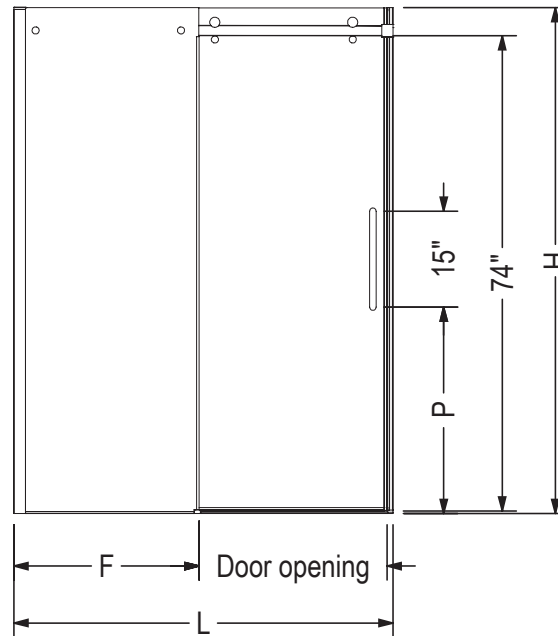

## Key Features:

- A luxury clear glass panel measuring 78 3/4 inches in height
- Features 5/16-inch (8 mm) tempered glass with a convenient easy-clean protection treatment
- Equipped with a detachable door guide to facilitate glass cleaning
- The shower door is reversible, allowing for left or right-side opening
- Available in a corner configuration with a return panel
- Includes a towel bar for added convenience
- Designed to optimize use in new construction projects
- Conveniently packaged in two separate boxes for professional ease of handling

# Axion

Sliding Shower Door – 8 mm

Description	H	L Adjustable	F	P	Door Opening	Wall Adjustment
Axion 78 3/4" x 47"	78 3/4"	44 1/2" - 47"	22 1/2"	32 1/8"	16 1/4" - 18 3/4"	1" per wall jam
Axion 78 3/4" x 59"	78 3/4"	56 1/2" - 59"	28 5/8"	32 1/8"	22 1/8" - 24 5/8"	1" per wall jam