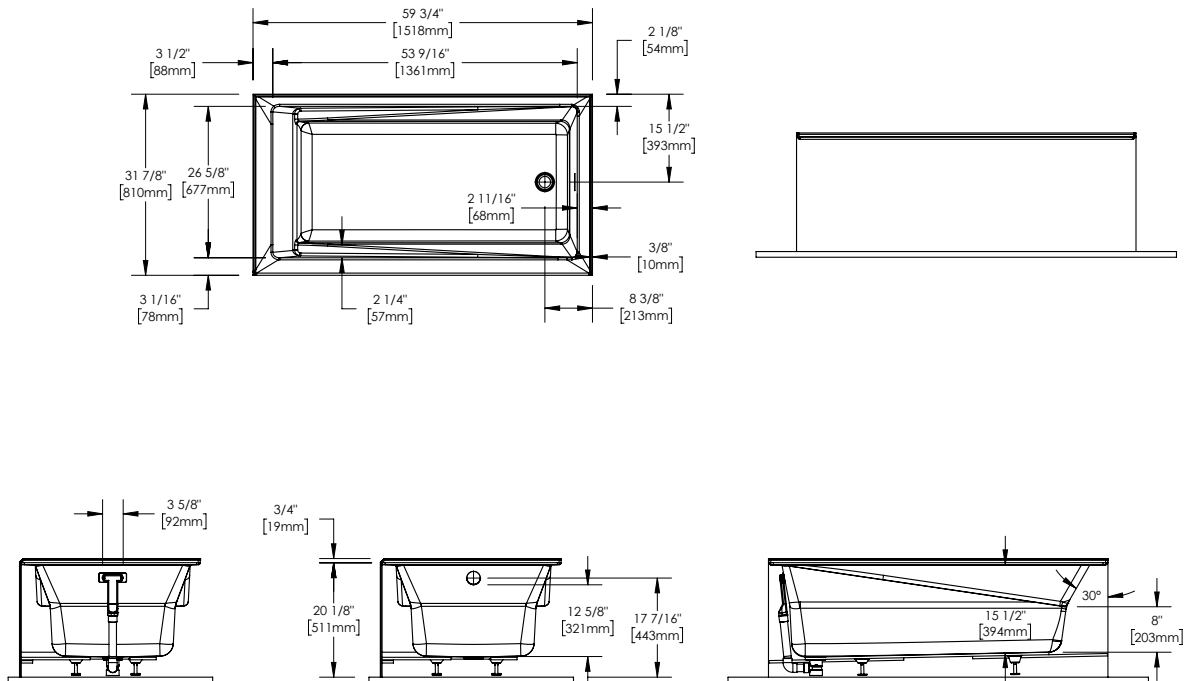

Azea

Bathtub with Integrated Skirt and Tiling Flange

Description	Dimensions	Drain Position	Sellable Part #
Azea 3260 IFS AFR	59 3/4" x 31 7/8" x 20 1/8"	End drain	220164-OPT20343

Azea 3260 IFS AFR (220167)