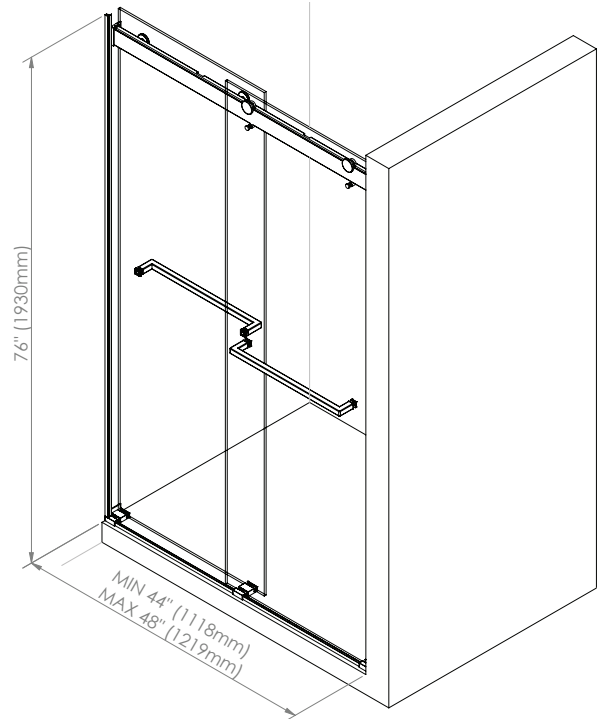

Barena

Bypass Shower Door – 8 mm

Key Features:

- Available in 2 sizes to adapt to any alcove configuration.
- Shower door with a height of 76 in.
- Finish available in Chrome and Matte Black
- Bi-directional glass panels enables entry to the shower from either the left or right
- Uniquely engineered rollers provide a smooth and quiet gliding experience
- Each panel features towel bars that double as handles
- Exclusive Easy Clean stain-resistant glass coating
- Additional 1/4 in. out-of-plumb adjustment built in
- Top and bottom guide rails can be trimmed up to 4 in. for lateral adjustment
- A minimum threshold depth of 2 3/4 in. is required for proper installation
- 10-year warranty

Barena

Bypass Shower Door – 8 mm

Match your Barena door with any of these bases

Cache Base

Rouge Base

Koya Base

Description	Dimensions	Color	Drain location	Sellable Codes
Cache Base*	32" x 48"	White (001)	Center	220095-501-001-000
	36" x 48"		Center	220092-501-001-000
	32" x 60"		Right	220090-501-001-002
			Left	220090-501-001-001
	36" x 60"		Center	220093-501-001-000
			Right	220093-503-001-002
Left			220093-502-001-001	
Rouge Base	32" x 48"		Center	220004-502-001-000
	36" x 48"		Center	220012-502-001-000
	30" x 60"		Right	220002-501-001-002
	32" x 60"		Left	220002-501-001-001
			Right	220006-501-001-002
	36" x 60"		Left	220006-501-001-001
Koya base**	32" x 60"		Center	220014-501-001-000
			Right	220089-000-001-102
		Left	220089-000-001-101	

*For the Cache bases installation, walls have to be 1" thick for a seamless fit.

**Koya Base available with either left or right seat, ask your sales representative.

Barena

Bypass Shower Door – 8 mm

Technical Drawings

44"- 48" Barena Bypass Shower Door

56"- 60" Barena Bypass Shower Door