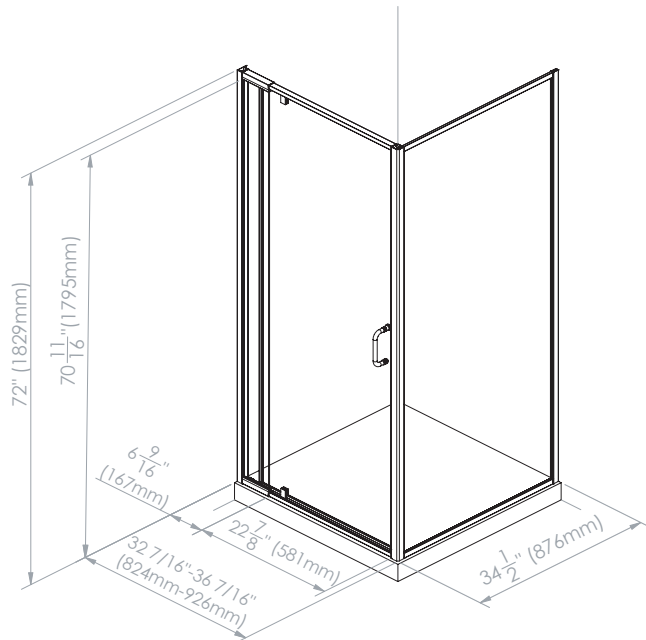

Belaya

Pivot Shower Door – 6 mm

Key Features:

- Available in 3 sizes and a return panel for any alcove or corner configuration
- Shower door with a height of 72 in.
- Finish available in Chrome
- Pivot door to enable a wide opening to the shower
- Solid brass pivots provide durability & luxury
- Anodized aluminum wall profiles
- Up to 4 in. of lateral adjustment
- An additional 1/2 in. adjustment per side for width or out-of-plumb (uneven walls)
- Magnetic door latch spanning the full length for a watertight seal
- Reversible for right or left door opening installation
- Semi-Frameless 6 mm (1/4 in.) clear tempered glass
- 10-year warranty

Description	Shower Configuration	Dimensions	Glass	Frame Finish	Sellable Codes
Belaya Pivot Shower Door	Alcove	32"- 36" x 72"	Clear Glass (900)	Chrome (084)	220333-900-084-000
		44"- 48" x 72"			220335-900-084-000
		56"- 60" x 72"			220337-900-084-000
	Corner	32"- 36" x 34 1/2" x 72"			220334-900-084-000
		44"- 48" x 34 1/2" x 72"			220336-900-084-000
		56"- 60" x 34 1/2" x 72"			220338-900-084-000

*For the Cache bases installation, walls have to be 1" thick for a seamless fit.

**Koya Base available with either left or right seat, ask your sales representative.

Belaya

Pivot Shower Door – 6 mm

Technical Drawings

Alcove 36

Alcove 48

Alcove 60

Belaya

Pivot Shower Door – 6 mm

Technical Drawings

Corner 36

Corner 48