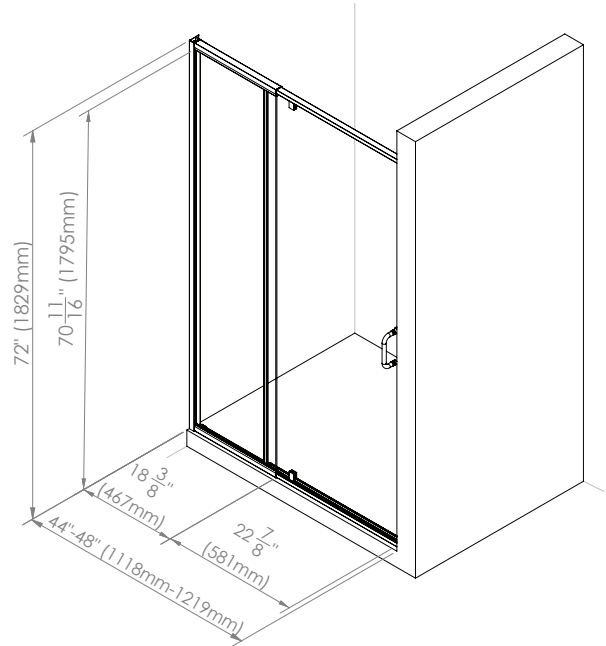

Belaya

Pivot Shower Door – 6 mm

Technical Drawings

Alcove 48