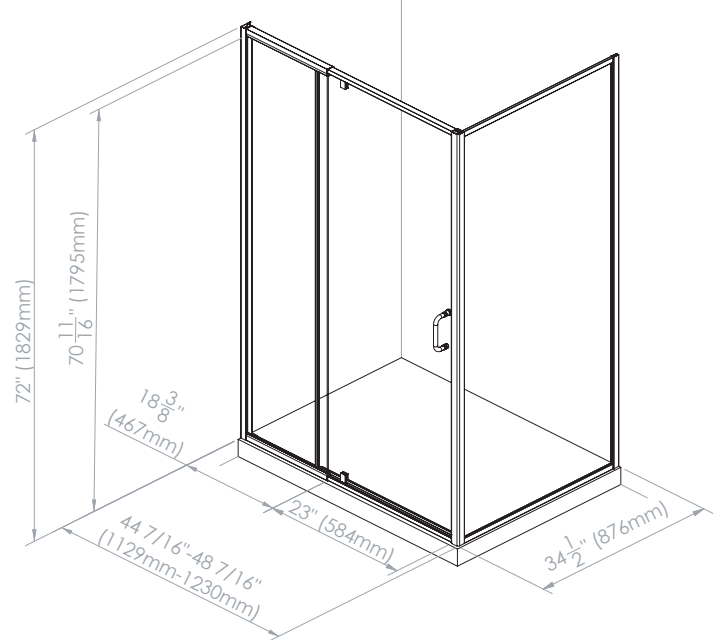

Belaya

Pivot Shower Door – 6 mm

Key Features:

- Available in 3 sizes and a return panel for any alcove or corner configuration
- Shower door with a height of 72 in.
- Finish available in Chrome
- Pivot door to enable a wide opening to the shower
- Solid brass pivots provide durability & luxury
- Anodized aluminum wall profiles
- Up to 4 in. of lateral adjustment
- An additional 1/2 in. adjustment per side for width or out-of-plumb (uneven walls)
- Magnetic door latch spanning the full length for a watertight seal
- Reversible for right or left door opening installation
- Semi-Frameless 6 mm (1/4 in.) clear tempered glass
- 10-year warranty

Description	Shower Configuration	Dimensions	Glass	Frame Finish	Sellable Codes
Belaya Pivot Shower Door	Alcove	32"- 36" x 72"	Clear Glass (900)	Chrome (084)	220333-900-084-000
		44"- 48" x 72"			220335-900-084-000
		56"- 60" x 72"			220337-900-084-000
	Corner	32"- 36" x 34 1/2" x 72"			220334-900-084-000
		44"- 48" x 34 1/2" x 72"			220336-900-084-000
		56"- 60" x 34 1/2" x 72"			220338-900-084-000

*For the Cache bases installation, walls have to be 1" thick for a seamless fit.

**Koya Base available with either left or right seat, ask your sales representative.

Belaya

Pivot Shower Door – 6 mm

Technical Drawings

Alcove 36

Alcove 48

Alcove 60

Belaya

Pivot Shower Door – 6 mm

Technical Drawings

Corner 36

Corner 48