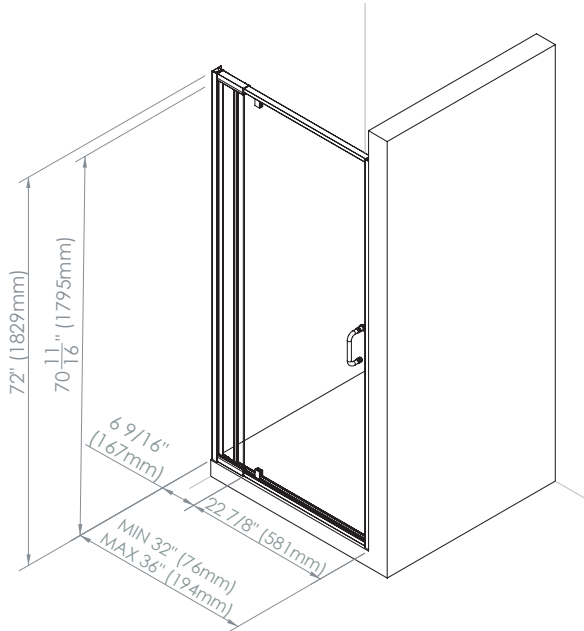

Belaya

Pivot Shower Door – 6 mm

Technical Drawings

Alcove 36