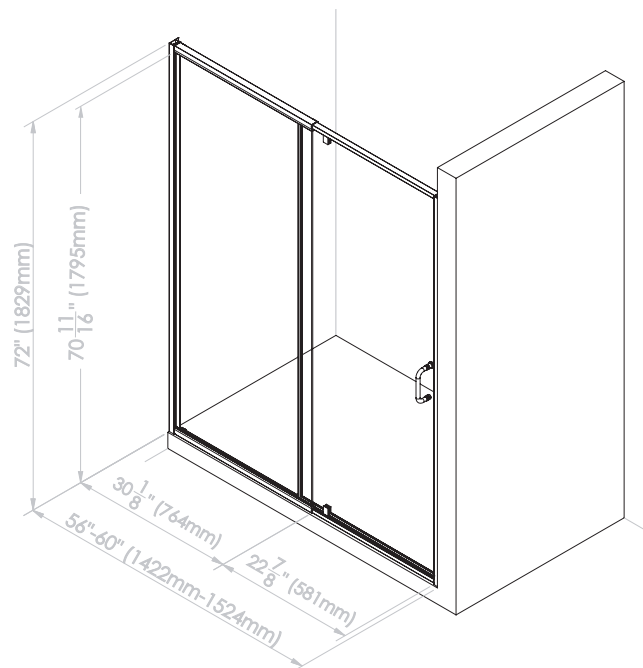

Belaya

Pivot Shower Door – 6 mm

Technical Drawings

Alcove 60