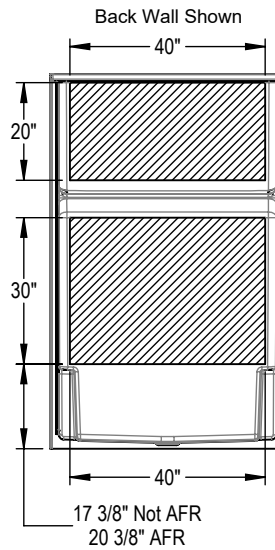

Galatea Shower 4834

Alcove One-piece Shower | 48" x 33 1/2" x 75 1/2"

Optional Seat

Luxurious Teak: Durable, stylish, long-lasting.

Spacious: Comfortable seating

Smart Draining: Efficient drainage and water evacuation.

MADE IN CANADA
WITH GLOBAL MATERIALS

Description	Dimensions	Model #	Available Color	Drain position
Galatea Shower 4834	48" x 33 1/2" x 75 1/2"	220362	White	Center
Galatea Shower 4834X AFR	48" x 33 1/2" x 78 1/2"	220363		
Straight Teak Seat (removable)	42" x 10" x 2.5"	10043853-185	Teak	N/A
Curved Teak Seat (removable)	42" x 10" x 2.5"	10045579-185		

Galatea Shower 4834

Alcove One-piece Shower | 48" x 33 1/2" x 75 1/2"

BASE MODEL
Center Drain Shown

All dimensions are approximate. Structure measurements must be verified against the unit to ensure proper fit.

FULL BACKING OPTION

OPT. 18" Modern straight grab bar

OPT. 23" right-hand curved grab bar

Other options also available: 48" curtain rod, 23" modern curved grab bar, modern straight grab bar in 12", 18" & 24".