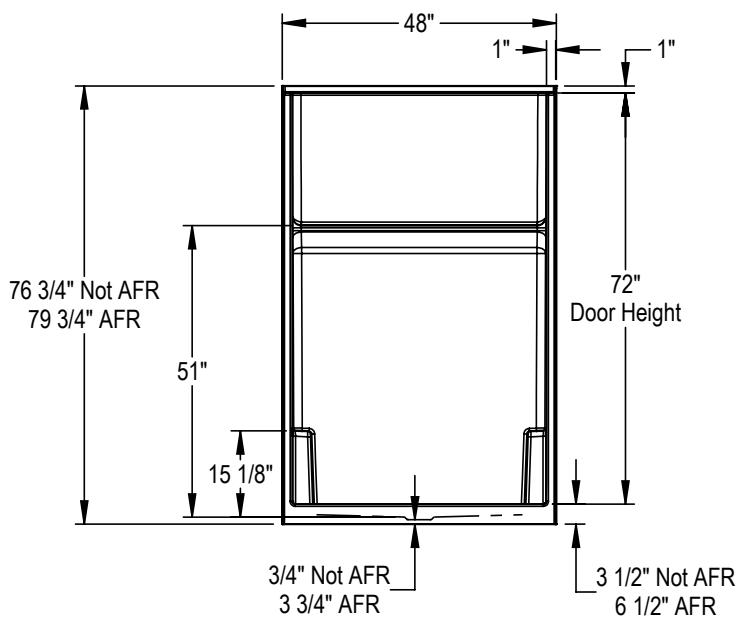

Galatea Shower 4834

Alcove One-piece Shower | 48" x 33 1/2" x 75 1/2"

Optional Seat

Luxurious Teak: Durable, stylish, long-lasting.

Spacious: Comfortable seating

Smart Draining: Efficient drainage and water evacuation.

MADE IN CANADA
WITH GLOBAL MATERIALS

Description	Dimensions	Model #	Available Color	Drain position
Galatea Shower 4834	48" x 33 1/2" x 75 1/2"	220362	White	Center
Galatea Shower 4834X AFR	48" x 33 1/2" x 78 1/2"	220363		
Straight Teak Seat (removable)	42" x 10" x 2.5"	10043853-185	Teak	N/A
Curved Teak Seat (removable)	42" x 10" x 2.5"	10045579-185		

Galatea Shower 4834

Alcove One-piece Shower | 48" x 33 1/2" x 75 1/2"

BASE MODEL
Center Drain Shown

All dimensions are approximate. Structure measurements must be verified against the unit to ensure proper fit.

FULL BACKING OPTION

OPT. 18" Modern straight grab bar

OPT. 23" right-hand curved grab bar

Other options also available: 48" curtain rod, 23" modern curved grab bar, modern straight grab bar in 12", 18" & 24".