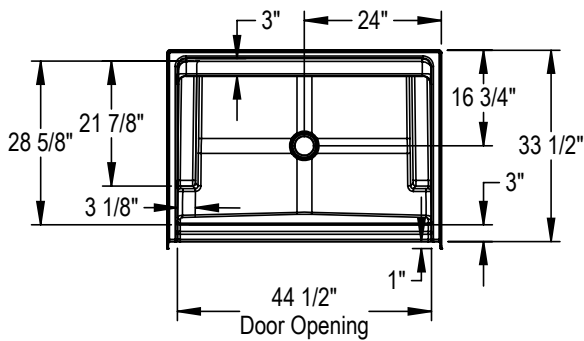

Galatea Shower 4834

Alcove One-piece Shower | 48" x 33 1/2" x 75 1/2"

BASE MODEL
Center Drain Shown

All dimensions are approximate. Structure measurements must be verified against the unit to ensure proper fit.

FULL BACKING OPTION