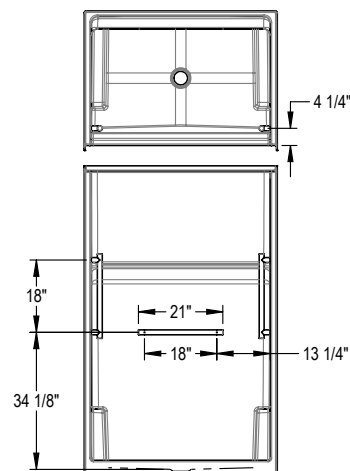

MADE IN CANADA
WITH GLOBAL MATERIALS

Description	Dimensions	Model #	Available Color	Drain position
Galatea Shower 4834	48" x 33 1/2" x 75 1/2"	220362	White	Center
Galatea Shower 4834X AFR	48" x 33 1/2" x 78 1/2"	220363		
Straight Teak Seat (removable)	42" x 10" x 2.5"	10043853-185	Teak	N/A
Curved Teak Seat (removable)	42" x 10" x 2.5"	10045579-185		

Galatea Shower 4834

Alcove One-piece Shower | 48" x 33 1/2" x 75 1/2"

BASE MODEL
Center Drain Shown

All dimensions are approximate. Structure measurements must be verified against the unit to ensure proper fit.

FULL BACKING OPTION

OPT. 18" Modern straight grab bar

OPT. 23" right-hand curved grab bar

Other options also available: 48" curtain rod, 23" modern curved grab bar, modern straight grab bar in 12", 18" & 24".