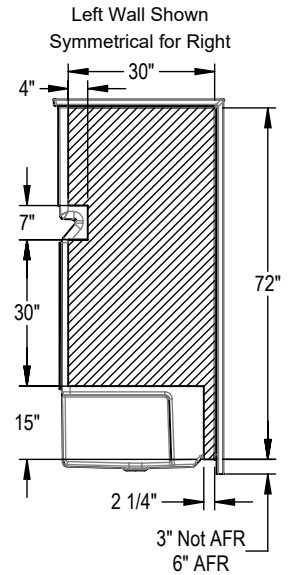

Galatea Shower 4834

Alcove One-piece Shower | 48" x 33 1/2" x 75 1/2"

Optional Seat

Luxurious Teak: Durable, stylish, long-lasting.

Spacious: Comfortable seating

Smart Draining: Efficient drainage and water evacuation.

MADE IN CANADA
WITH GLOBAL MATERIALS

Description	Dimensions	Model #	Available Color	Drain position
Galatea Shower 4834	48" x 33 1/2" x 75 1/2"	220362	White	Center
Galatea Shower 4834X AFR	48" x 33 1/2" x 78 1/2"	220363		
Straight Teak Seat (removable)	42" x 10" x 2.5"	10043853-185	Teak	N/A
Curved Teak Seat (removable)	42" x 10" x 2.5"	10045579-185		

Galatea Shower 4834

Alcove One-piece Shower | 48" x 33 1/2" x 75 1/2"

BASE MODEL
Center Drain Shown

All dimensions are approximate. Structure measurements must be verified against the unit to ensure proper fit.

FULL BACKING OPTION

OPT. 18" Modern straight grab bar

OPT. 23" right-hand curved grab bar

Other options also available: 48" curtain rod, 23" modern curved grab bar, modern straight grab bar in 12", 18" & 24".