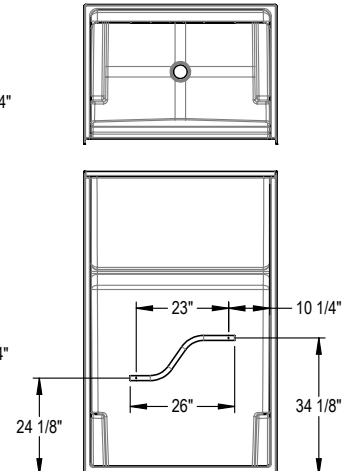

MADE IN CANADA
WITH GLOBAL MATERIALS

Description	Dimensions	Model #	Available Color	Drain position
Galatea Shower 4834	48" x 33 1/2" x 75 1/2"	220362	White	Center
Galatea Shower 4834X AFR	48" x 33 1/2" x 78 1/2"	220363		
Straight Teak Seat (removable)	42" x 10" x 2.5"	10043853-185	Teak	N/A
Curved Teak Seat (removable)	42" x 10" x 2.5"	10045579-185		

Galatea Shower 4834

Alcove One-piece Shower | 48" x 33 1/2" x 75 1/2"

BASE MODEL
Center Drain Shown

All dimensions are approximate. Structure measurements must be verified against the unit to ensure proper fit.

FULL BACKING OPTION

OPT. 18" Modern straight grab bar

OPT. 23" right-hand curved grab bar

Other options also available: 48" curtain rod, 23" modern curved grab bar, modern straight grab bar in 12", 18" & 24".