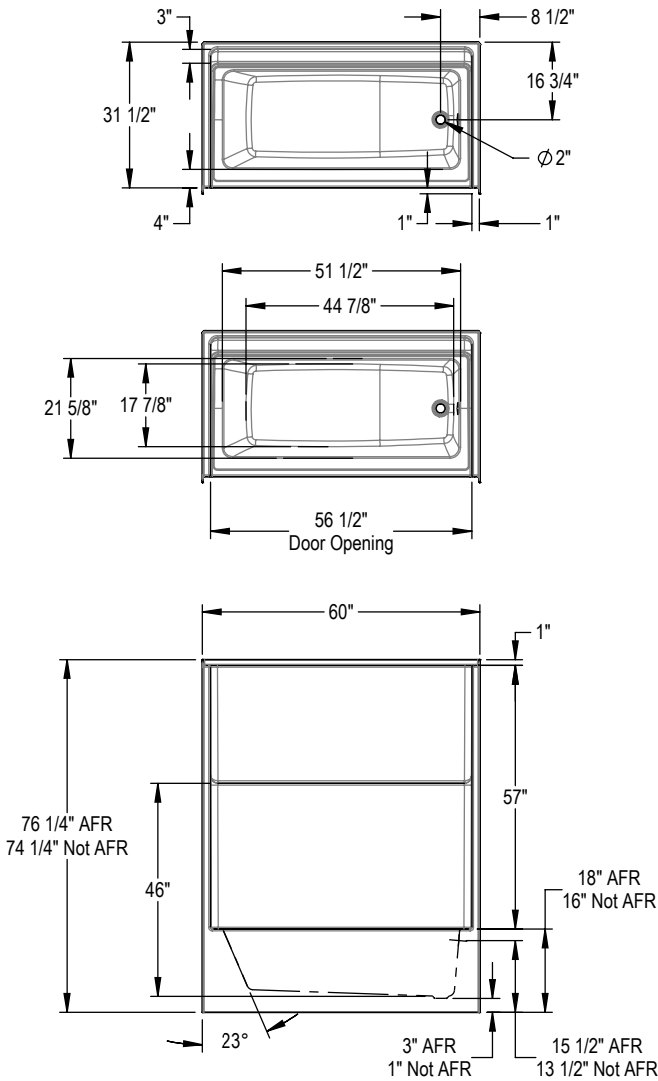

25
YEAR
WARRANTY

Galatea TS6032

Alcove One-piece Tub Shower | 60" x 31 1/2" x 73"

Key Features:

- Seamless one-piece design for fast and easy installation; ideal for new construction projects
- AcrylX™ applied acrylic surface for lustrous and easy to maintain finish
- Ample wall to wall shelf capacity
- Large deck space for additional bath essentials storage
- Designed with flat walls to easily accommodate grab bar installation (sold as an option)
- Minimalist design with lower deck height for easier access

MADE IN CANADA
WITH GLOBAL MATERIALS

Description	Dimensions	Model #	Available Color	Drain position
Galatea TS6032	60" x 31 1/2" x 73"	220364	White	L/R
Galatea TS6032X AFR	60" x 31 1/2" x 75"	220365		

Galatea TS6032

Alcove One-piece Tub Shower | 60" x 31 1/2" x 73"

BASE MODEL

AFR Right Model Shown, Symmetrical for Left

OPT. 18" Modern straight grab bar

OPT. 24" Modern straight grab bar

FULL BACKING OPTION

All dimensions are approximate. Structure measurements must be verified against the unit to ensure proper fit.

Other options also available: 60" curtain rod, 32" modern curved grab bar, modern straight grab bar in 12", 18" & 24".