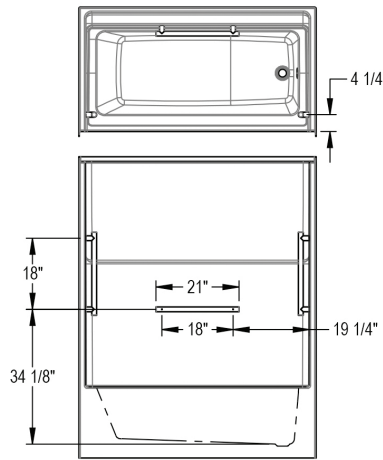

25
YEAR
WARRANTY

Galatea TS6032

Alcove One-piece Tub Shower | 60" x 31 1/2" x 73"

Key Features:

- Seamless one-piece design for fast and easy installation; ideal for new construction projects
- AcrylX™ applied acrylic surface for lustrous and easy to maintain finish
- Ample wall to wall shelf capacity
- Large deck space for additional bath essentials storage
- Designed with flat walls to easily accommodate grab bar installation (sold as an option)
- Minimalist design with lower deck height for easier access

MADE IN CANADA
WITH GLOBAL MATERIALS

Description	Dimensions	Model #	Available Color	Drain position
Galatea TS6032	60" x 31 1/2" x 73"	220364	White	L/R
Galatea TS6032X AFR	60" x 31 1/2" x 75"	220365		

Galatea TS6032

Alcove One-piece Tub Shower | 60" x 31 1/2" x 73"

BASE MODEL

AFR Right Model Shown, Symmetrical for Left

OPT. 18" Modern straight grab bar

OPT. 24" Modern straight grab bar

FULL BACKING OPTION

All dimensions are approximate. Structure measurements must be verified against the unit to ensure proper fit.