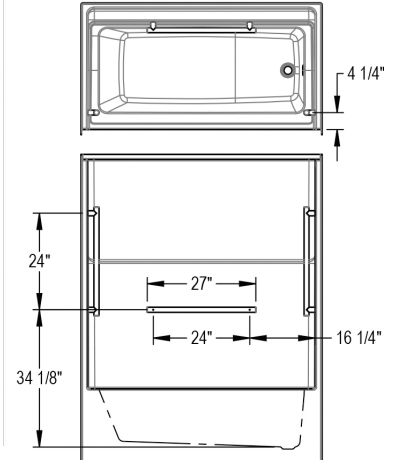

25
YEAR
WARRANTY

Galatea TS6032

Alcove One-piece Tub Shower | 60" x 31 1/2" x 73"

Key Features:

- Seamless one-piece design for fast and easy installation; ideal for new construction projects
- AcrylX™ applied acrylic surface for lustrous and easy to maintain finish
- Ample wall to wall shelf capacity
- Large deck space for additional bath essentials storage
- Designed with flat walls to easily accommodate grab bar installation (sold as an option)
- Minimalist design with lower deck height for easier access

MADE IN CANADA
WITH GLOBAL MATERIALS

Description	Dimensions	Model #	Available Color	Drain position
Galatea TS6032	60" x 31 1/2" x 73"	220364	White	L/R
Galatea TS6032X AFR	60" x 31 1/2" x 75"	220365		

Galatea TS6032

Alcove One-piece Tub Shower | 60" x 31 1/2" x 73"

BASE MODEL

AFR Right Model Shown, Symmetrical for Left

OPT. 18" Modern straight grab bar

OPT. 24" Modern straight grab bar

FULL BACKING OPTION

All dimensions are approximate. Structure measurements must be verified against the unit to ensure proper fit.

Option Code	Description	Color Code
OPT22038	Full Wall Reinforcement Back/Left/Right	
OPT22039	Full Wall Reinforcement (3 Walls)	
OPT22057	12" Modern Horizontal (Back)	002
OPT22040	18" Modern Horizontal (Back), Vertical (Right/Left)	002, 084, 105
OPT22041	24" Modern Horizontal (Back), Vertical (Right/Left)	002, 084, 105
OPT22042	32" Left-Hand Curved Grab Bar on Back Wall	002, 084, 105
OPT22042	32" Right-Hand Curved Grab Bar on Back Wall	002, 084, 105