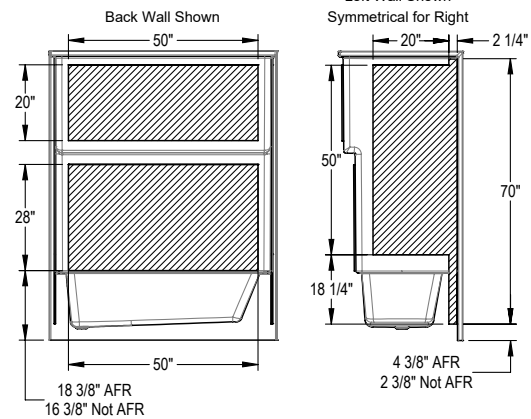

25
YEAR
WARRANTY

Galatea TS6032

Alcove One-piece Tub Shower | 60" x 31 1/2" x 73"

Key Features:

- Seamless one-piece design for fast and easy installation; ideal for new construction projects
- AcrylX™ applied acrylic surface for lustrous and easy to maintain finish
- Ample wall to wall shelf capacity
- Large deck space for additional bath essentials storage
- Designed with flat walls to easily accommodate grab bar installation (sold as an option)
- Minimalist design with lower deck height for easier access

MADE IN CANADA
WITH GLOBAL MATERIALS

Description	Dimensions	Model #	Available Color	Drain position
Galatea TS6032	60" x 31 1/2" x 73"	220364	White	L/R
Galatea TS6032X AFR	60" x 31 1/2" x 75"	220365		

Galatea TS6032

Alcove One-piece Tub Shower | 60" x 31 1/2" x 73"

BASE MODEL

AFR Right Model Shown, Symmetrical for Left

OPT. 18" Modern straight grab bar

OPT. 24" Modern straight grab bar

FULL BACKING OPTION

All dimensions are approximate. Structure measurements must be verified against the unit to ensure proper fit.

Option Code	Description	Color Code
OPT22038	Full Wall Reinforcement Back/Left/Right	
OPT22039	Full Wall Reinforcement (3 Walls)	
OPT22057	12" Modern Horizontal (Back)	002
OPT22040	18" Modern Horizontal (Back), Vertical (Right/Left)	002, 084, 105
OPT22041	24" Modern Horizontal (Back), Vertical (Right/Left)	002, 084, 105
OPT22042	32" Left-Hand Curved Grab Bar on Back Wall	002, 084, 105
OPT22042	32" Right-Hand Curved Grab Bar on Back Wall	002, 084, 105