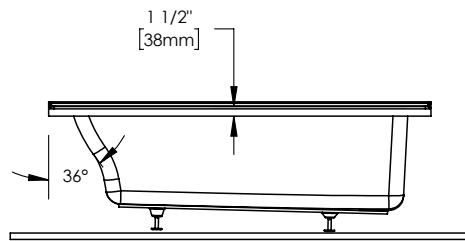

Pia NEW

Bathtub with Integrated Tiling Flange – Alcove Installation

Pia 3660 IF AFR

Wood support design may vary.
All dimensions are approximate.
Structure measurements must be verified
against the unit to ensure proper fit.