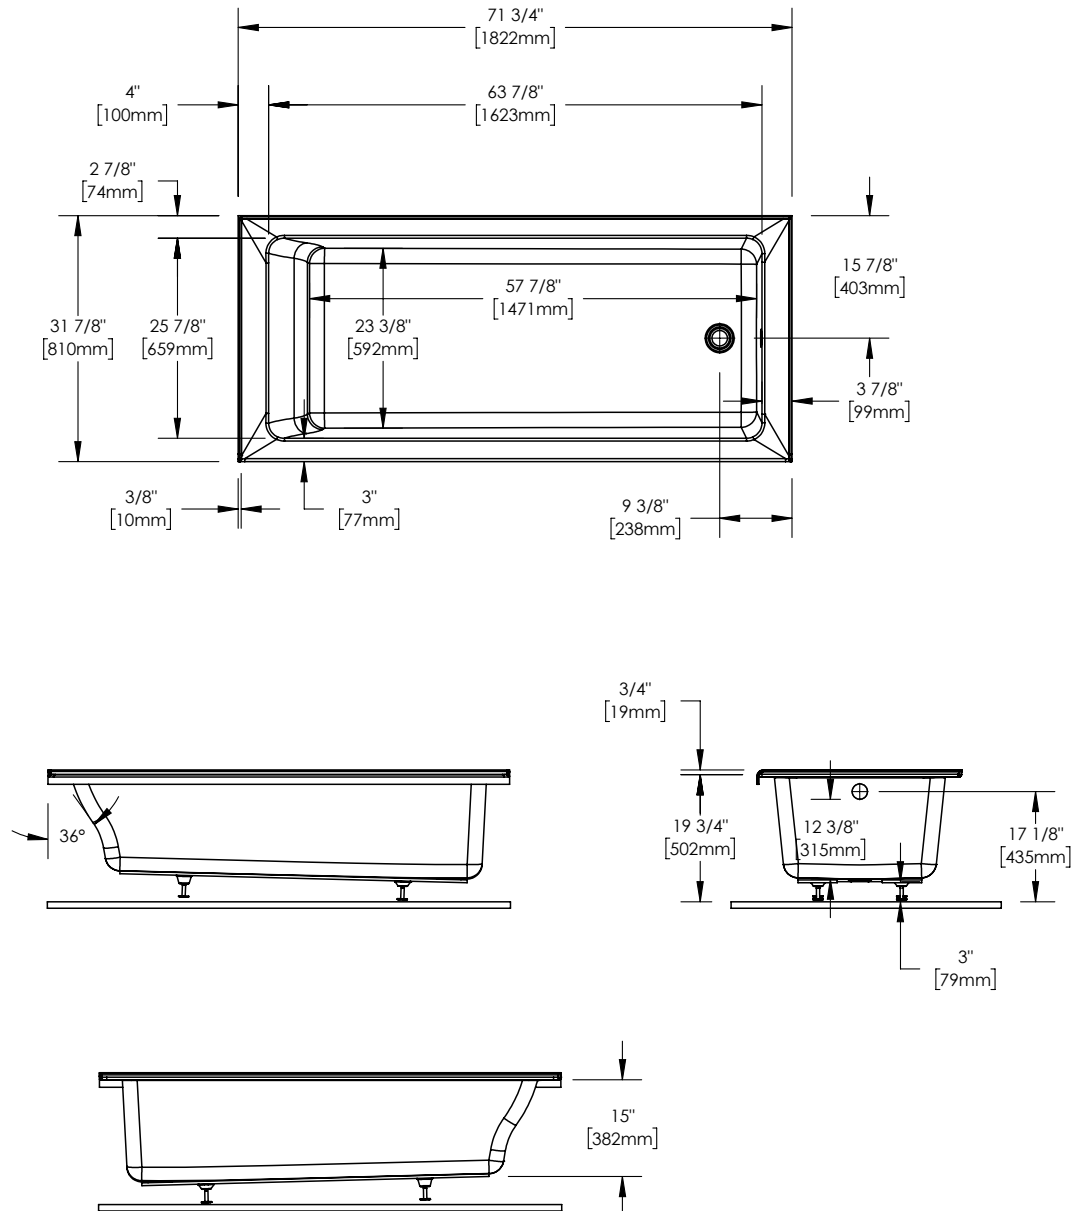

Pia NEW

Bathtub with Integrated Tiling Flange – Alcove Installation

Pia 3272 IF AFR

Wood support design may vary.
All dimensions are approximate.
Structure measurements must be verified
against the unit to ensure proper fit.