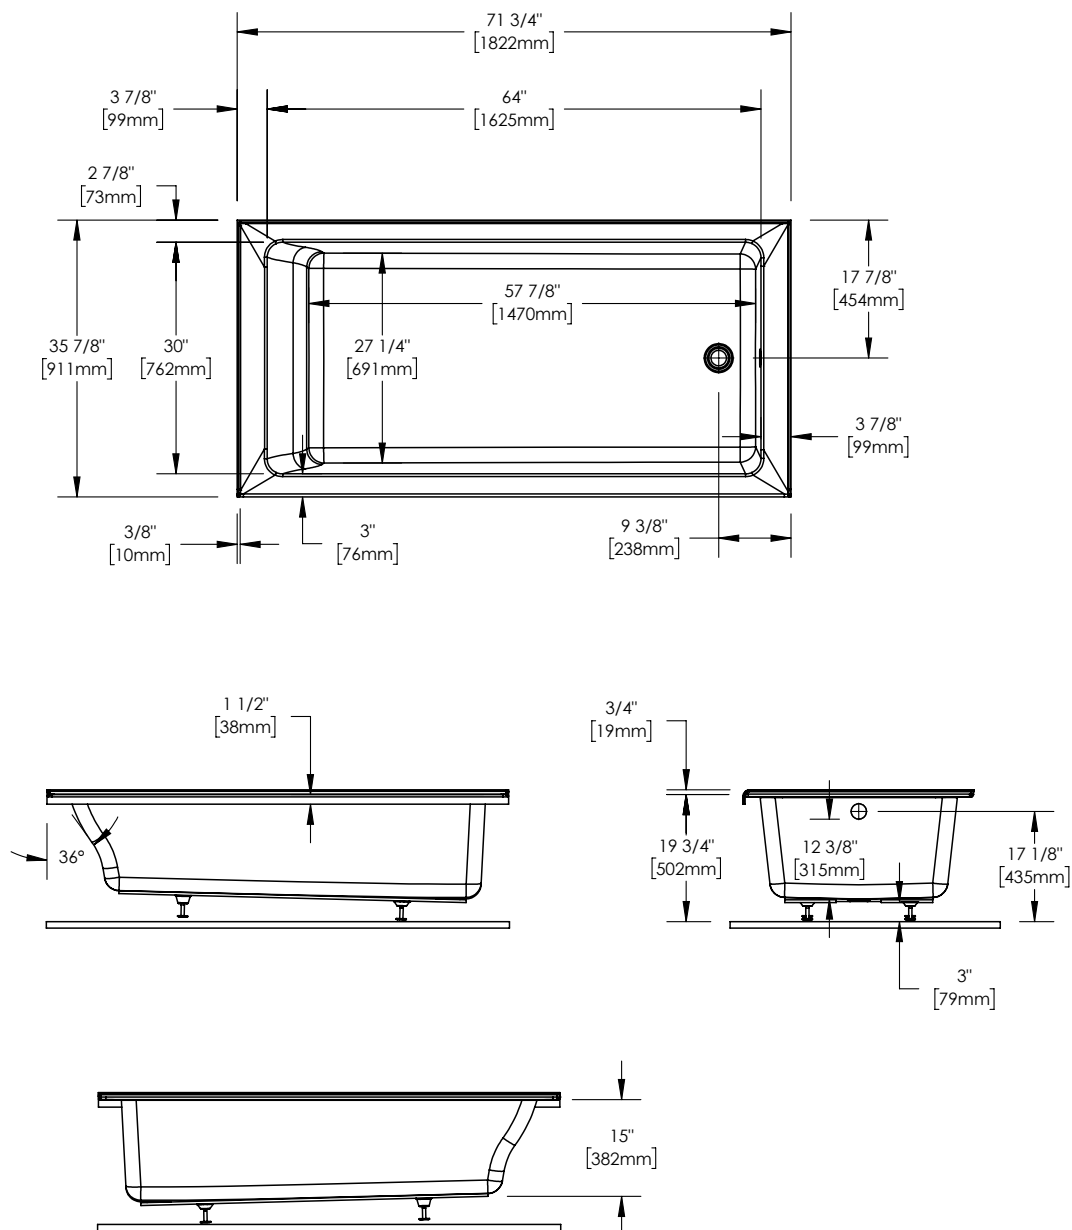

Pia NEW

Bathtub with Integrated Tiling Flange – Alcove Installation

Pia 3672 IF AFR

Wood support design may vary.
All dimensions are approximate.
Structure measurements must be verified
against the unit to ensure proper fit.