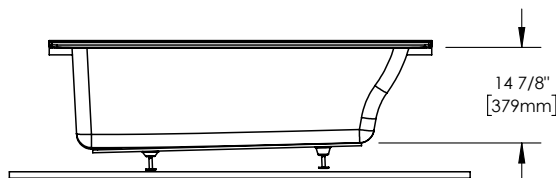

Pia NEW

Bathtub with Integrated Tiling Flange – Alcove Installation

Pia 3660 IF AFR

Wood support design may vary.
All dimensions are approximate.
Structure measurements must be verified
against the unit to ensure proper fit.