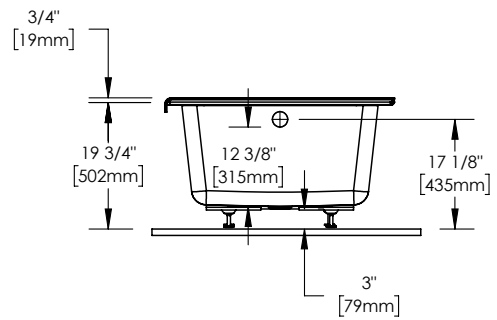

Pia NEW

Bathtub with Integrated Tiling Flange – Alcove Installation

Pia 3660 IF AFR

Wood support design may vary.
All dimensions are approximate.
Structure measurements must be verified
against the unit to ensure proper fit.