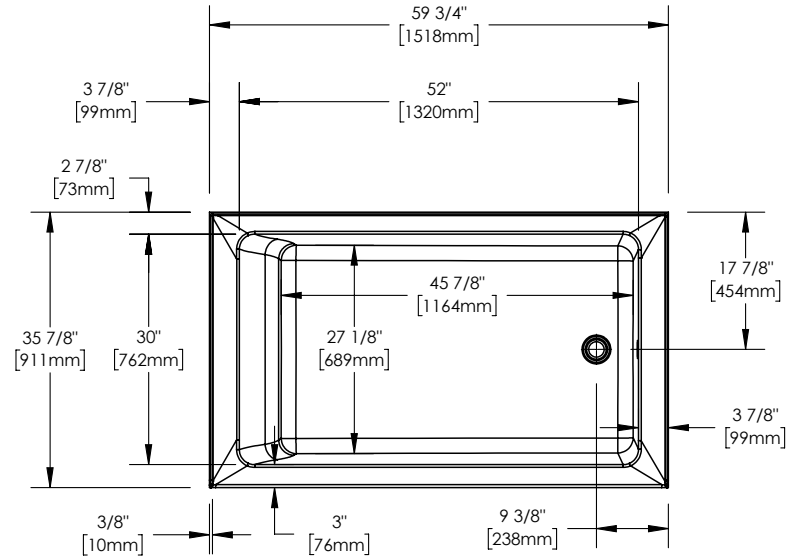

Pia NEW

Bathtub with Integrated Tiling Flange – Alcove Installation

Pia 3660 IF AFR

Wood support design may vary.
All dimensions are approximate.
Structure measurements must be verified
against the unit to ensure proper fit.