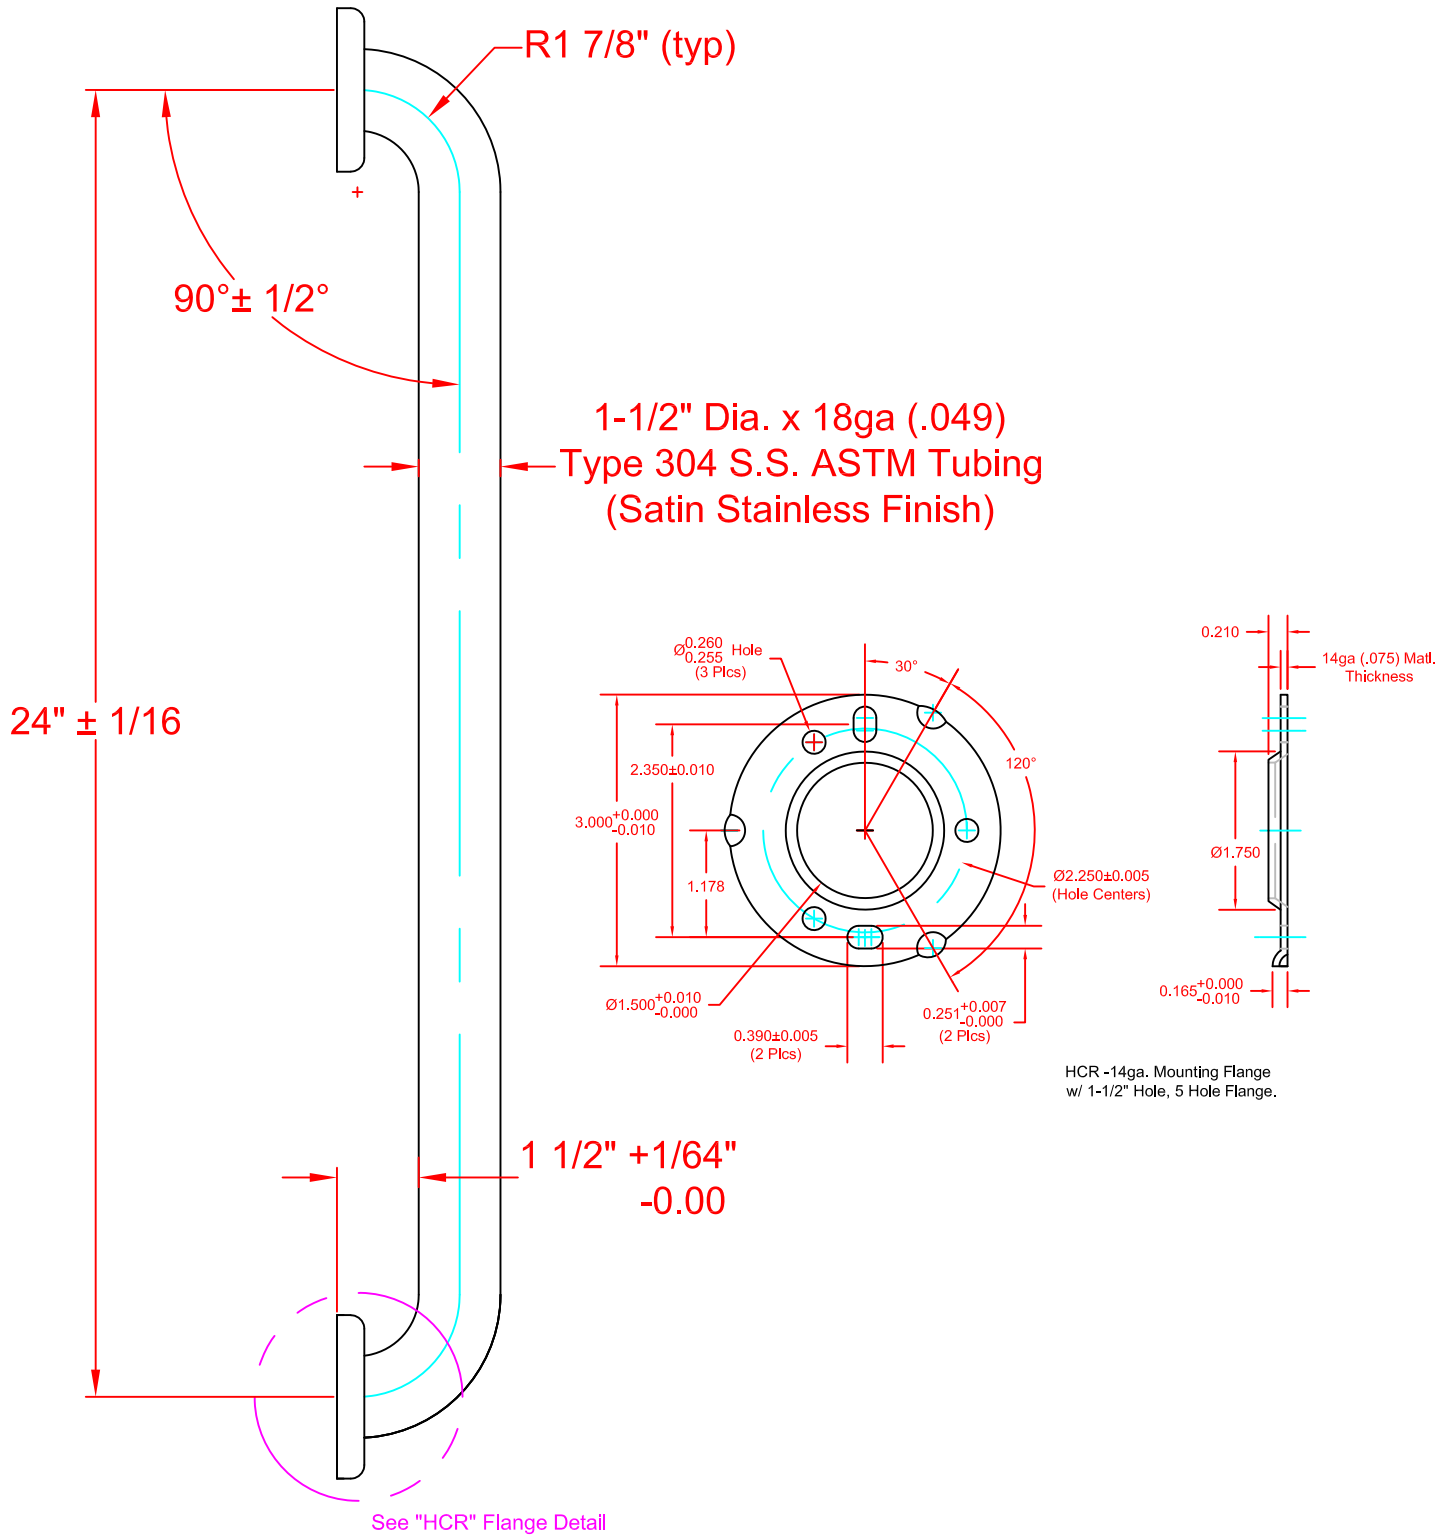

SEACHROME

Seachrome Corporation
1906 East Dominguez Street
Long Beach, California 90810
Phone: (800) 955-2476
Fax: (800) 444-3380

Description:

IGSS-240-HCR
24" Straight Grab Bar
(Satin Stainless Finish)

Customer:

Customer Part #

06-01-2020

This drawing and the information contained herein is proprietary to Seachrome Corp. and shall not be reproduced, copied or disclosed in whole, or part, or used for manufacturing or for any other purpose without the written permission of Seachrome Corporation.