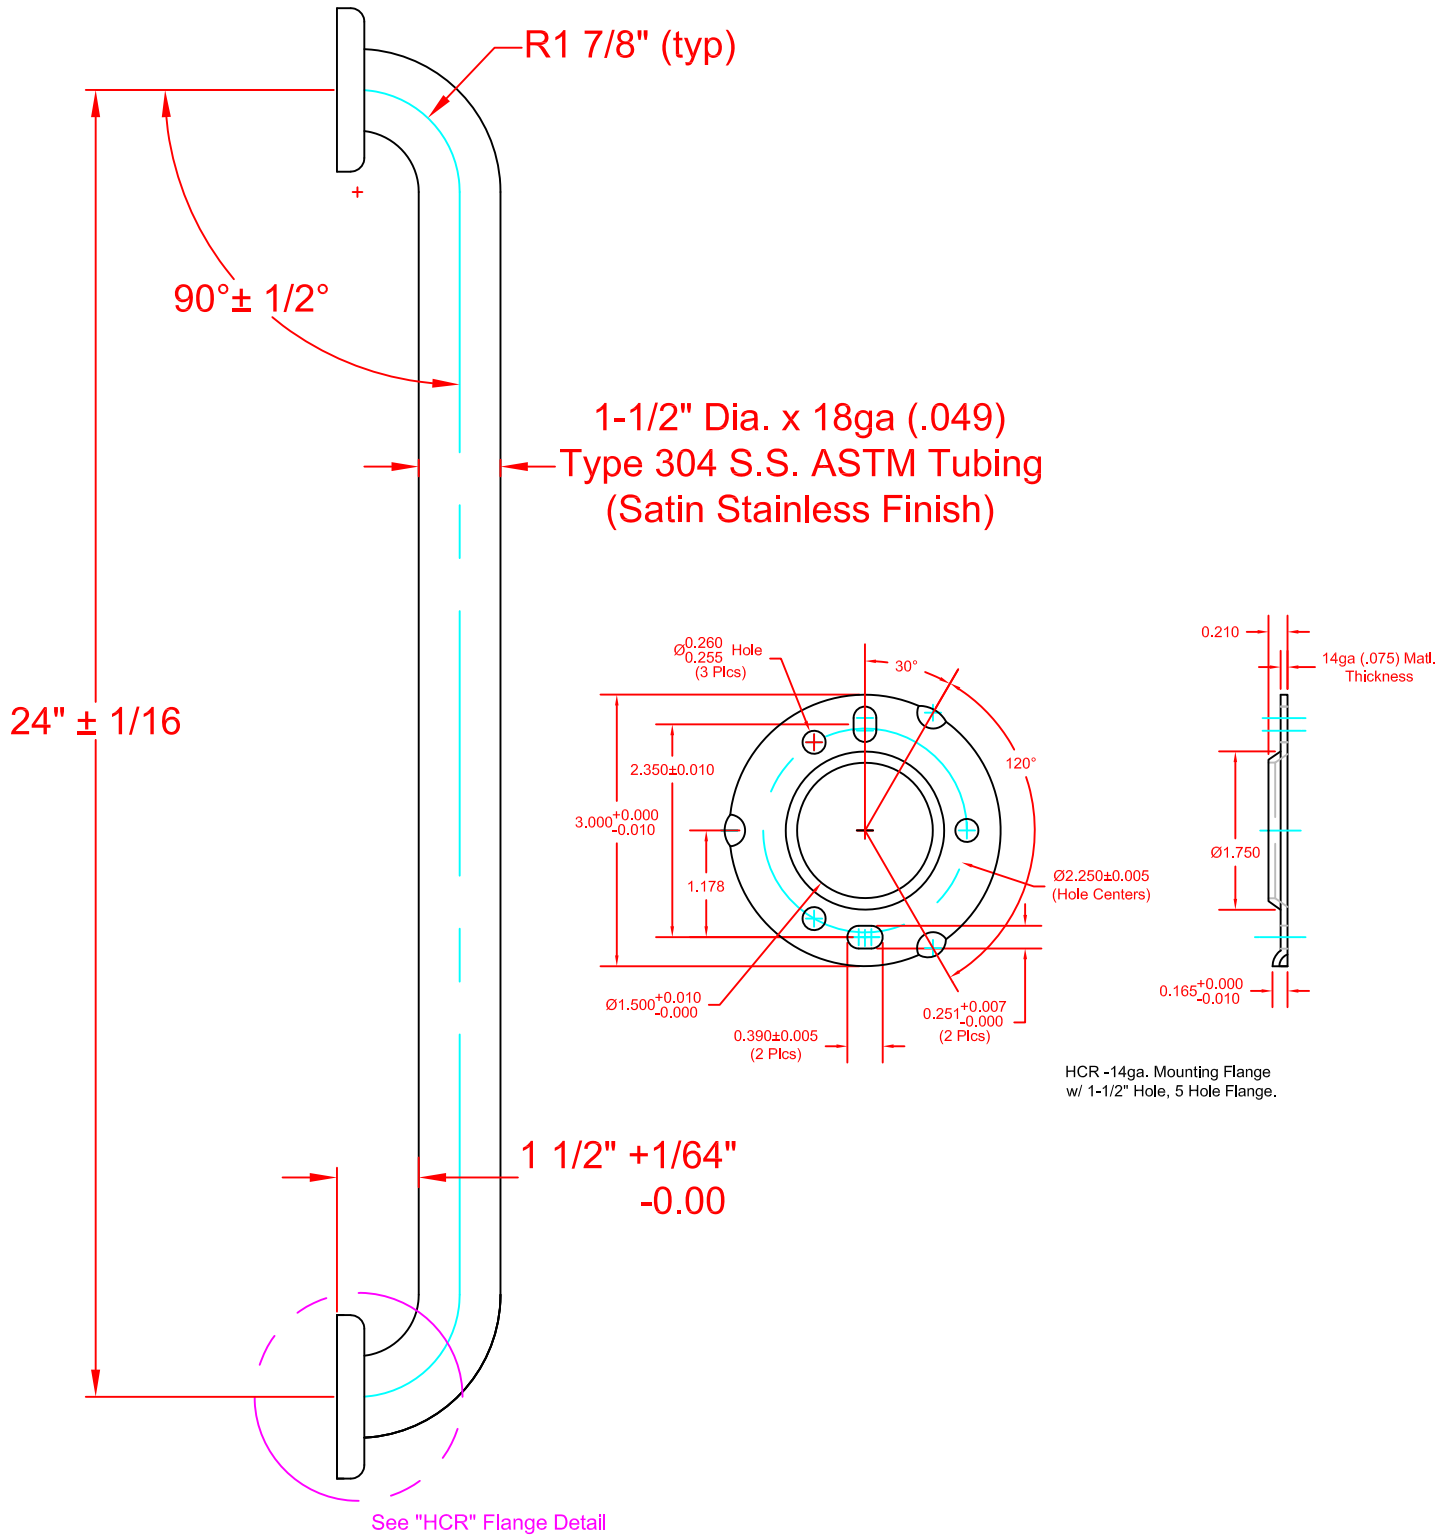

SEACHROME

Seachrome Corporation
1906 East Dominguez Street
Long Beach, California 90810
Phone: (800) 955-2476
Fax: (800) 444-3380

Description:

IGSS-240-HCR
24" Straight Grab Bar
(Satin Stainless Finish)

Customer:

Customer Part #

06-01-2020

This drawing and the information contained herein is proprietary to Seachrome Corp. and shall not be reproduced, copied or disclosed in whole, or part, or used for manufacturing or for any other purpose without the written permission of Seachrome Corporation.