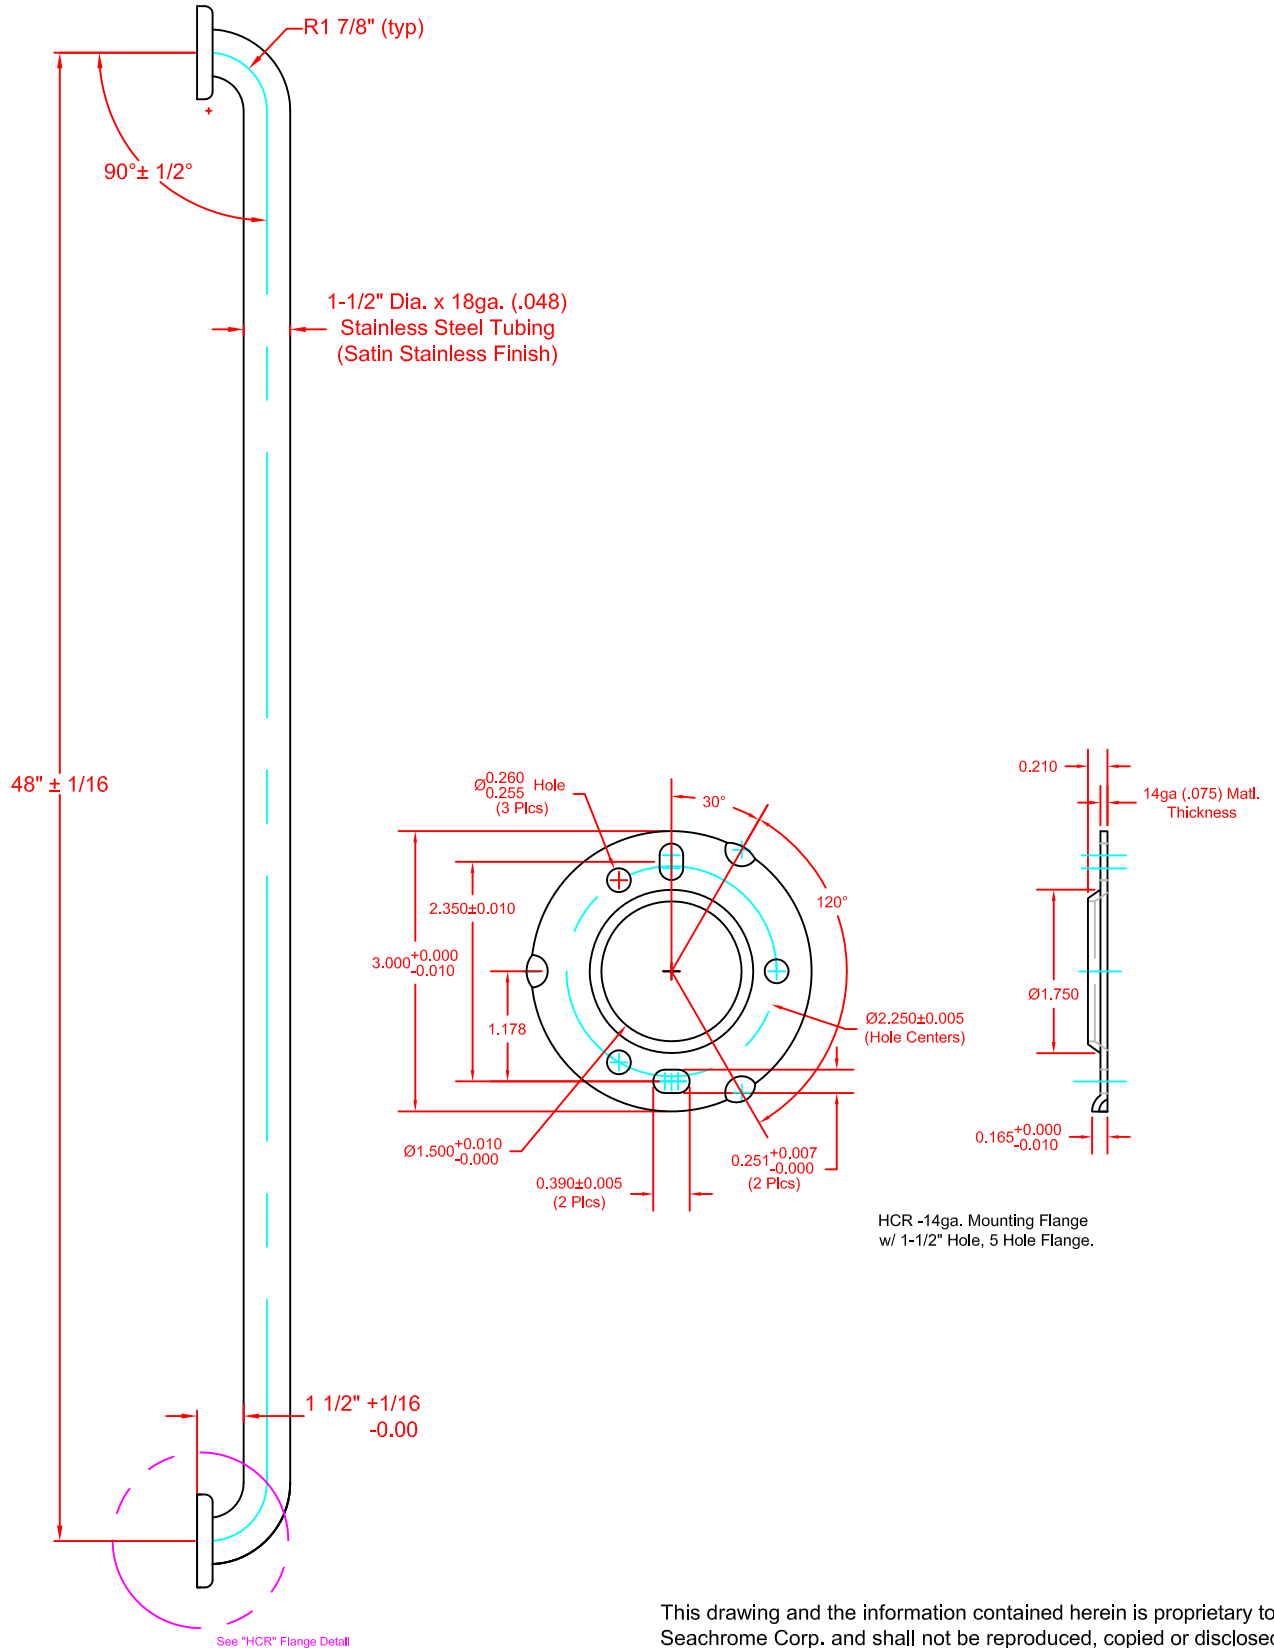

SEACHROME

Seachrome Corporation
1906 East Dominguez Street
Long Beach, California 90810
Phone: (800) 955-2476
Fax: (800) 444-3380

Description:

IGSS-480-HCR
48" Straight Grab Bar
(Satin Stainless Finish)

Customer:

Customer Part #

02-08-2016

This drawing and the information contained herein is proprietary to Seachrome Corp. and shall not be reproduced, copied or disclosed in whole, or part, or used for manufacturing or for any other purpose without the written permission of Seachrome Corporation.