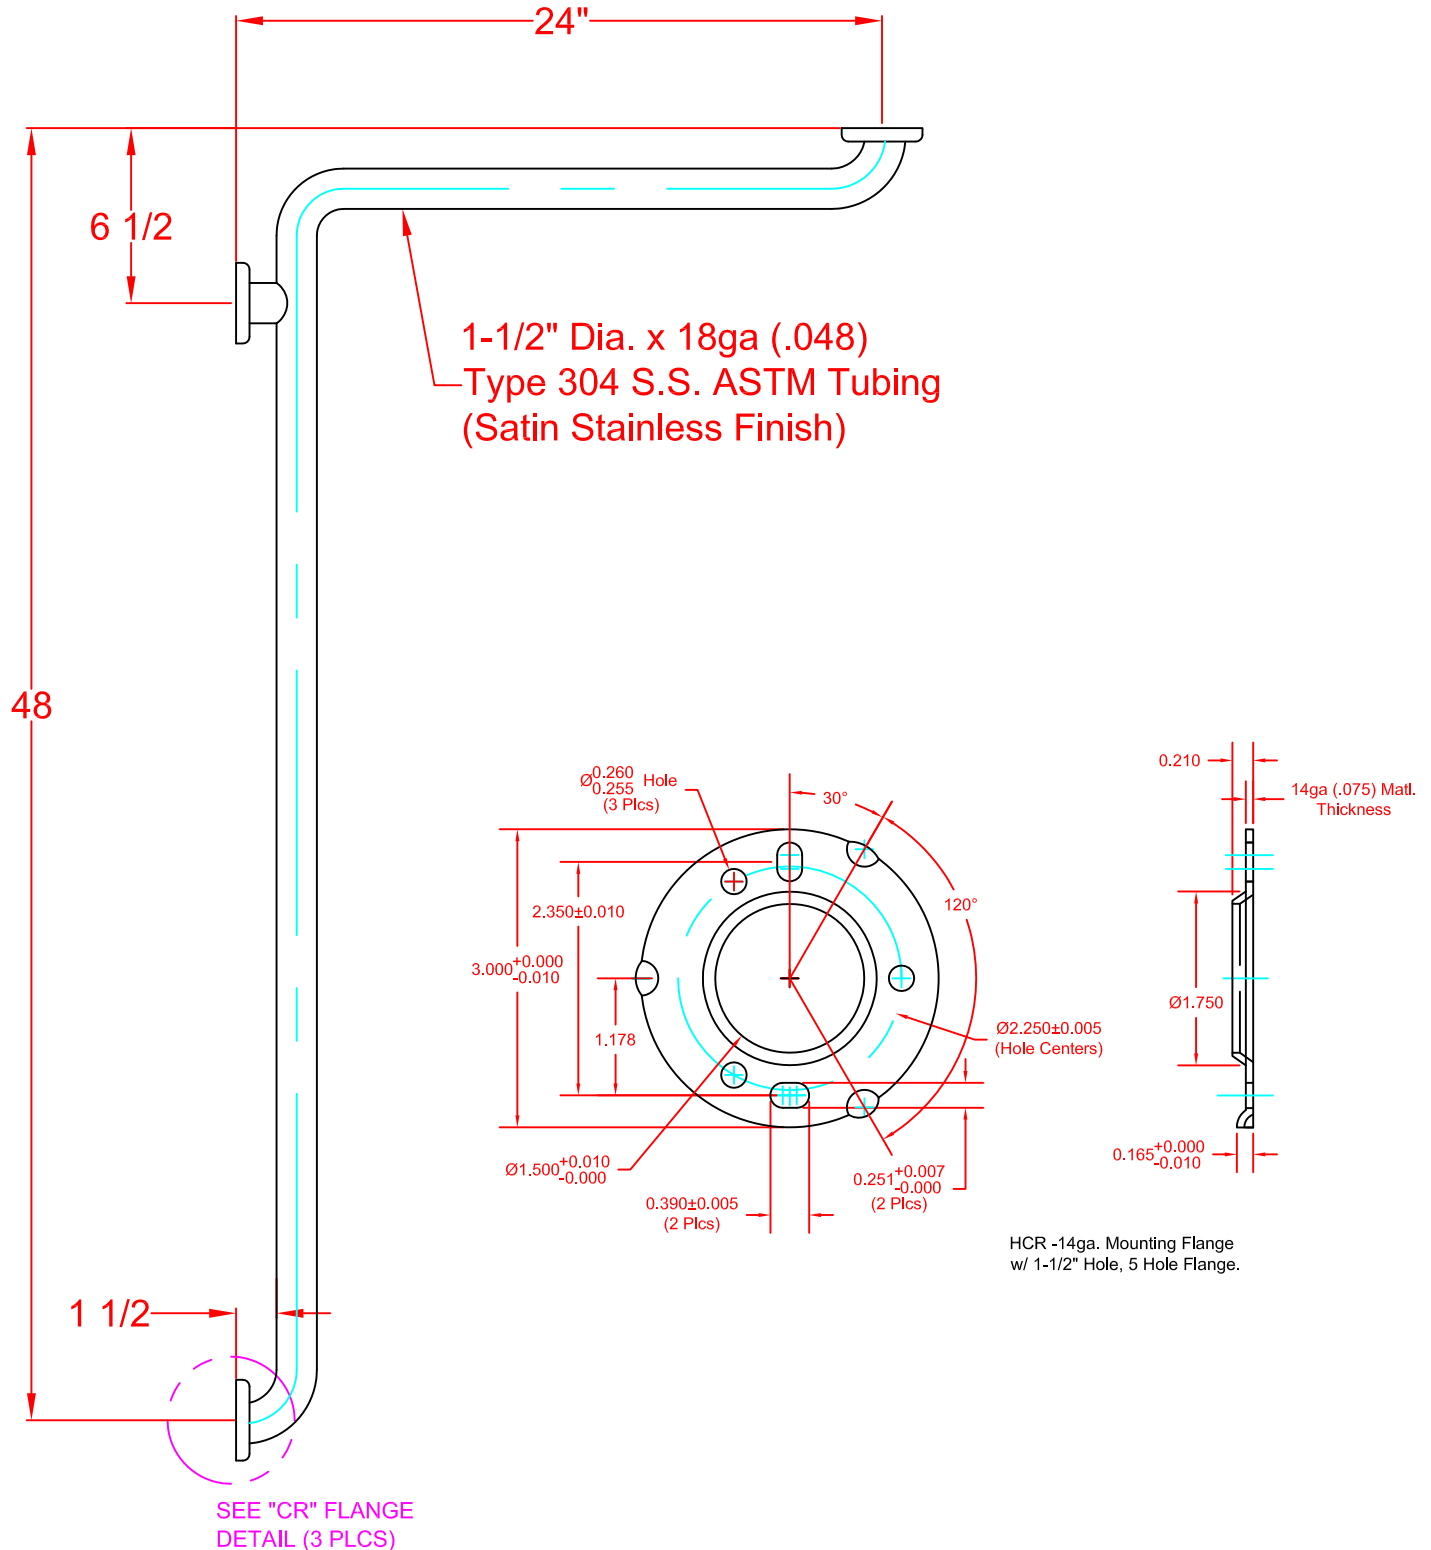

SEACHROME

Seachrome Corporation
1906 East Dominguez Street
Long Beach, California 90810
Phone: (800) 955-2476
Fax: (800) 444-3380

Description:

GST-240480-HCR
24" x 48" Tub / Shower Bar
(Satin Stainless Finish)

Customer:

Customer Part #

12-12-2017

This drawing and the information contained herein is proprietary to Seachrome Corp. and shall not be reproduced, copied or disclosed in whole, or part, or used for manufacturing or for any other purpose without the written permission of Seachrome Corporation.

Hardware Package Includes:
(9) #10 x 2-1/2" Phillips Pan Head
Sheet Metal Screw