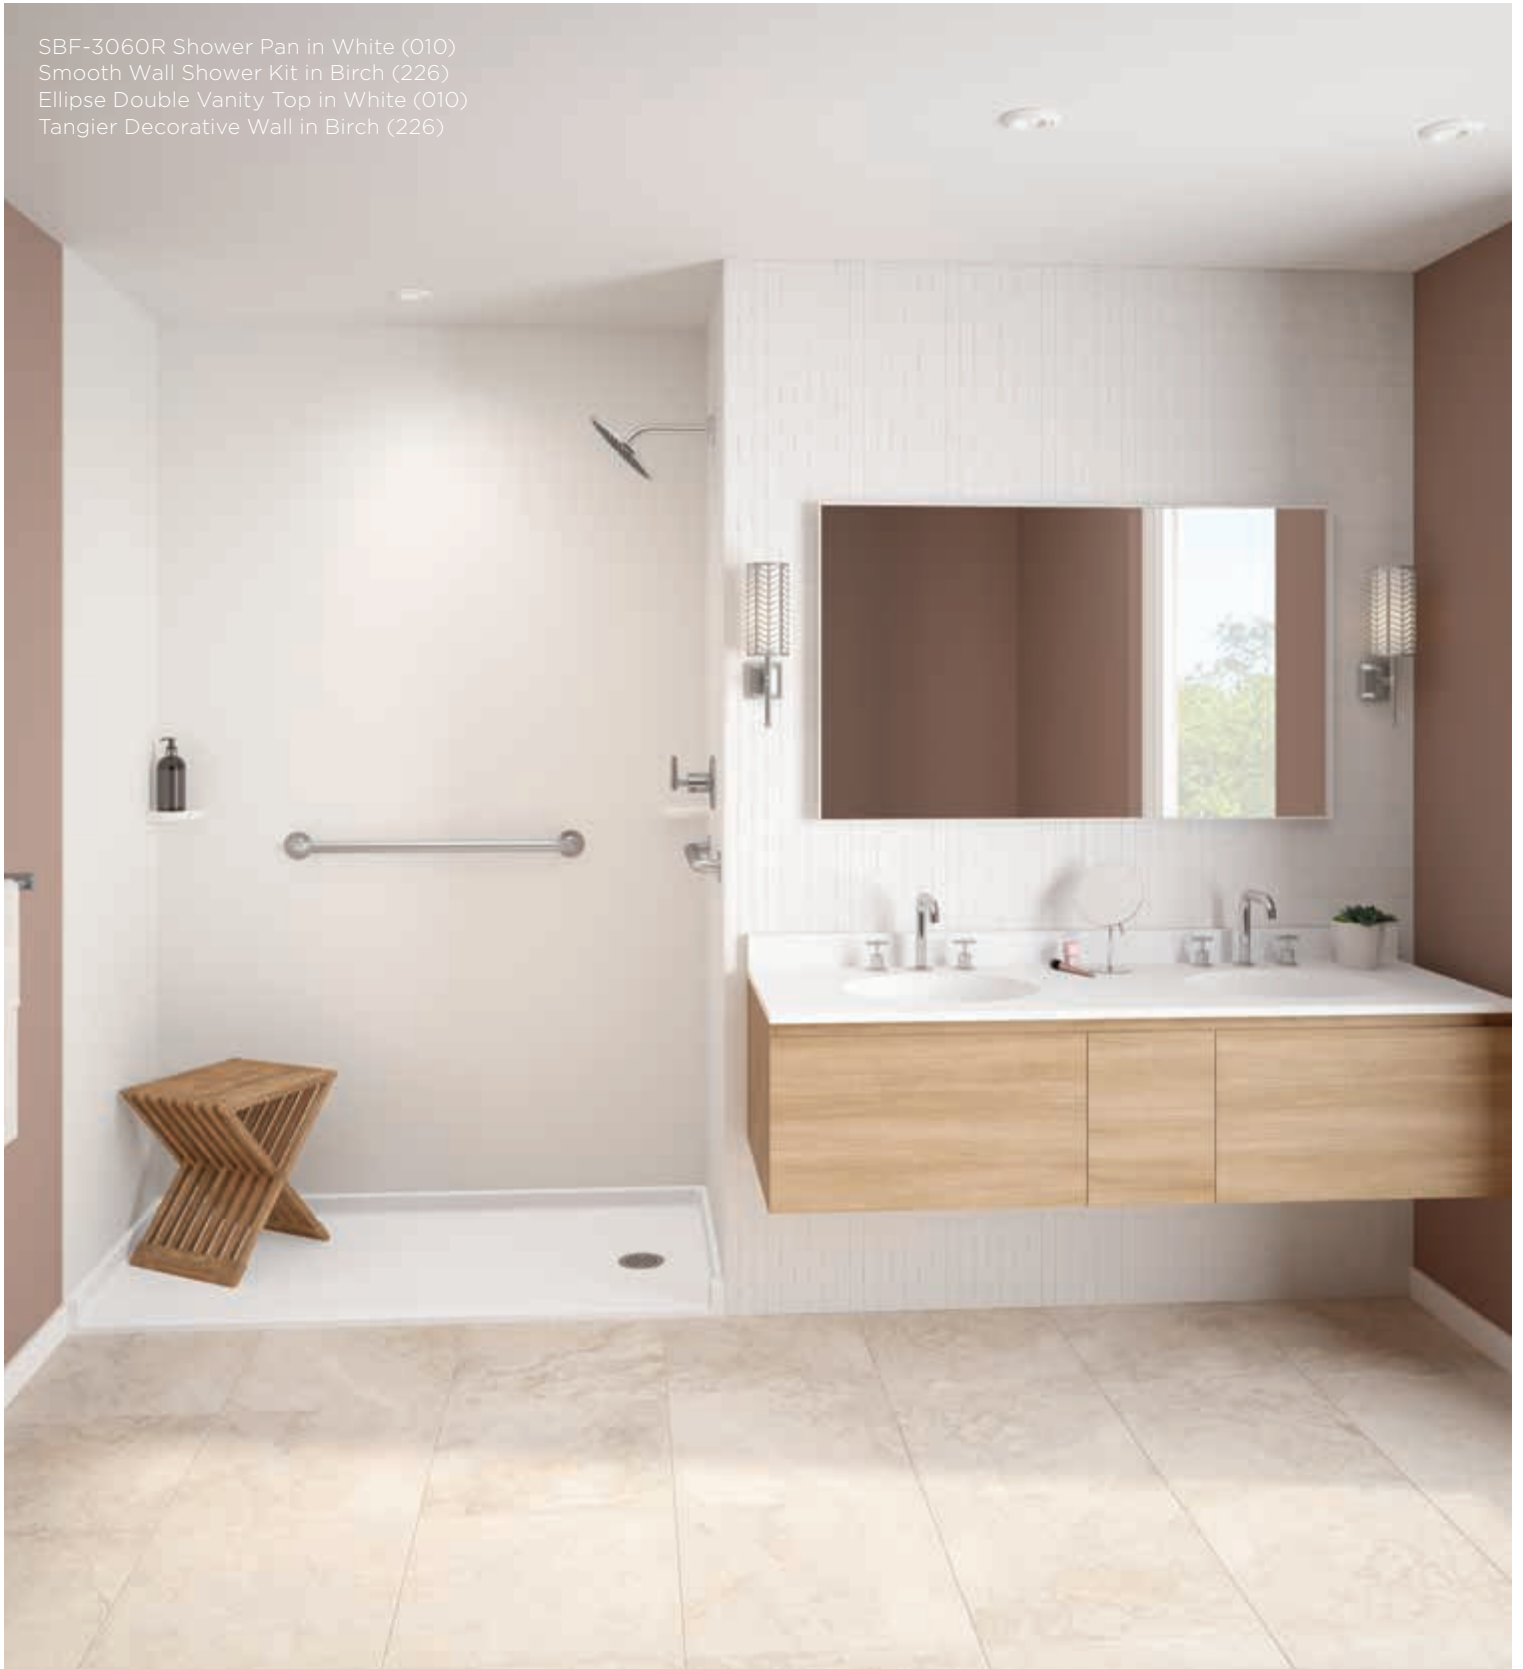

SWANSTONE BATH SOLUTIONS

ACCESSIBLE AND ADA COMPLIANT SHOWER PANS

The accessible collection of shower pans offers a beautiful solution that's the perfect blend of durability and functionality.

SBF-3060R Shower Pan in White (010)
Smooth Wall Shower Kit in Birch (226)
Ellipse Double Vanity Top in White (010)
Tangier Decorative Wall in Birch (226)