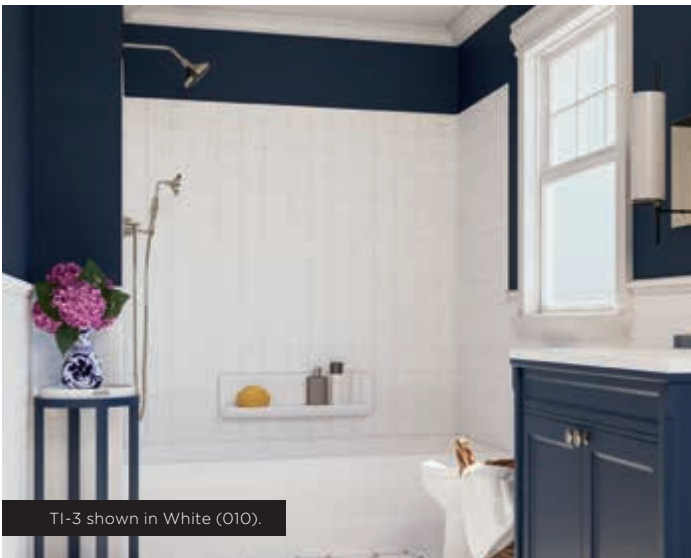

VERITEK® BATH SOLUTIONS

SHOWER AND TUB WALLS

TI-7260 shown in White (010).

Veritek® SwanTile™ Shower Wall Kit

Model	Fits Size
TI-7260	31"-36" D x 53-1/4"-64-3/4" W x 71-5/8" H

- Made of Veritek® with no surface coating to chip or crack.
- Variety of sizes available for use with Swanstone, Veritek® and other standard shower pans.
- Available in White, Bone and Bisque.
- Tile-like look without the maintenance of grout.
- Ideal for both remodel and new construction.
- Glue up installation over existing tile or backer.
- Molded-in, one piece shelf.