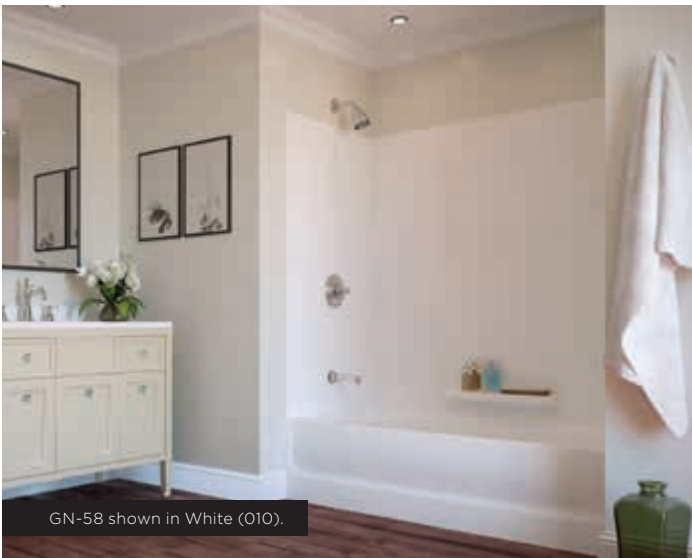

VERITEK® BATH SOLUTIONS

SHOWER AND TUB WALLS

TF-57 shown in White (010).

Veritek® Textured Finish 5-Panel Tub Wall Kit

Model	Fits Size
TF-57	28-30" D x 58-60" W Tub Area

- Made of Veritek®, this softly textured wall system is resistant to scratches and chips.
- Smooth, classic wall pattern.
- Ideal for both remodel and new construction.
- Glue up installation over existing tile or backer.
- Four molded-in, one piece shelves.

GN-58 shown in White (010).

Veritek® Natural Gloss Finish 3-Panel Tub Wall Kit

Model	Fits Size
GN-58	30" D x 60" W or smaller

- Affordable wall system has a natural gloss finish.
- ADA-compliant for grab bar installation.
- Smooth, classic wall pattern.
- Ideal for both remodel and new construction.
- Glue up installation over existing tile or backer.
- One molded-in, one piece shelf.