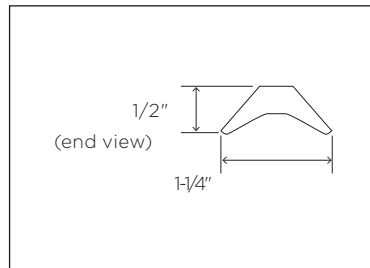

CM-2072
Corner Molding (set of 2)
Size: 72" H