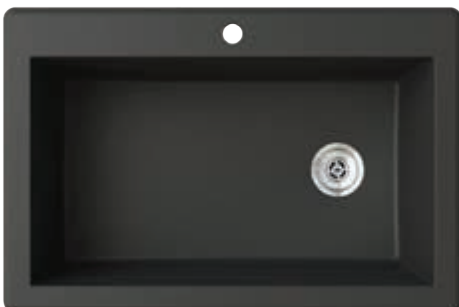

KITCHEN AND UTILITY SOLUTIONS

GRANITE SINKS

Low Divide Double Bowl

Model	Sink Size
QZLD-3322 (DROP-IN)	33" W x 22" D Bowl Depth: 9"
QU LD-3322 (UNDERMOUNT)	32" W x 21" D Bowl Depth: 9"

- Low divider is perfect for cleaning large pots and pans.
- Not available in Opal White.
- Faucets and strainers not included.

Double Bowl

Model	Sink Size
QZRC-3322 (DROP-IN)	33" W x 22" D Bowl Depth: 9"
QURC-3322 (UNDERMOUNT)	32" W x 21" D Bowl Depth: 9"

- A combination of asymmetrical, sweeping bevels and tight corner radii makes this sink truly unique.
- Not available in Opal White.
- Faucets and strainers not included.

Equal Double Bowl

Model	Sink Size
QZSQ-3322 (DROP-IN)	33" W x 22" D Bowl Depth: 9"
QUSQ-3322 (UNDERMOUNT)	32" W x 21" D Bowl Depth: 9"

- Large, flat deck surfaces and "thin-edge" rims create integration with surrounding countertops.
- Not available in Opal White.
- Faucets and strainers not included.

Large Single Bowl

Model	Sink Size
QZSB-3322	33" W x 22" D Bowl Depth: 9"
QUSB-3322 (UNDERMOUNT)	32" W x 21" D Bowl Depth: 9"

- Huge work space for large pots and pans.
- Faucets and strainers not included.