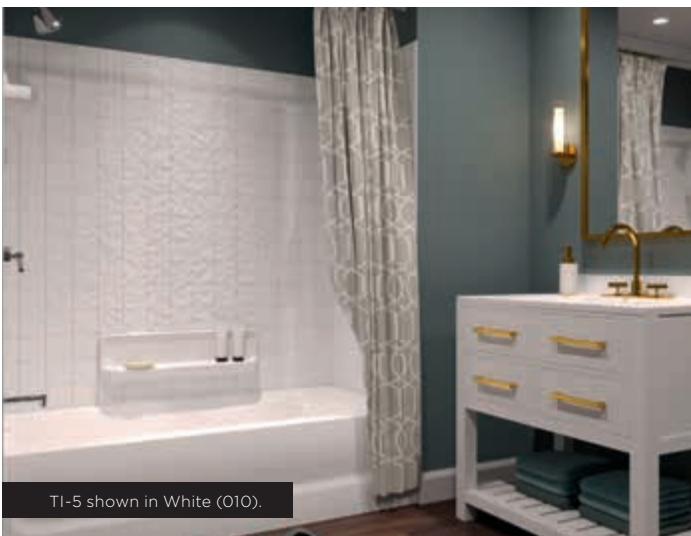

TI-5 shown in White (010).

Veritek® SwanTile™ Tub Wall Kit

Model	Fits Size
TI-5	30" D x 60" W Tub Area

- Five-panel wall system.
- Available in White, Bone and Bisque.
- Tile-like look without the maintenance of grout.
- Ideal for both remodel and new construction.
- Glue up installation over existing tile or backer.
- Molded-in, one piece shelf.