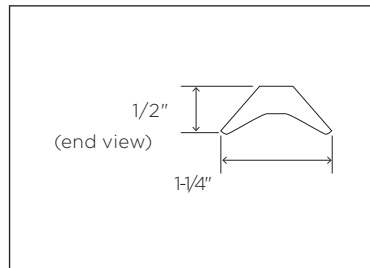

CM-2072
Corner Molding (set of 2)
Size: 72" H