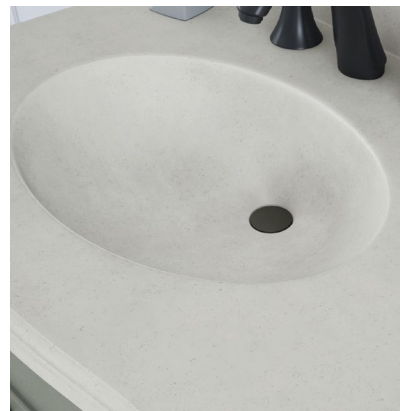

Please note that colors displayed may vary from their real-life counterparts. We recommend referring to physical color samples for accurate color representation.

Swanstone™

SOLID SURFACE

concrete series

birch (226)

ash gray (203)

clay (212)

limestone (218)

sandstone (215)

charcoal gray (209)

luxury that

CONCRETE SERIES

Rich in style that mimics the distinct characteristics of concrete without sacrificing the trusted durability of Swanstone, our concrete collection is a trend-setting solution that is easy to install and will last a lifetime!

lasts a lifetime

Traditional Subway Tile Shower Wall Kit
in Birch

Single Threshold End Drain Shower Base
in White

Vessel Sink
in White

BIRCH
(226)

BIRCH

SIMPLE | AIRY | EARTHY

Smooth Wall Shower Wall Kit in Birch
Tangier Decorative Wall Panel in Birch
Chesapeake Double Vanity Top in Limestone
Roll-in End Drain Shower Pan in Limestone

BIRCH

(226)

Contour Vanity Top
in Birch

Classic Subway Tile Wall Kit
in Limestone

Vessel Sink
in White

LIMESTONE

(218)

LIMESTONE
CLASSIC | MINIMAL | TASTEFUL