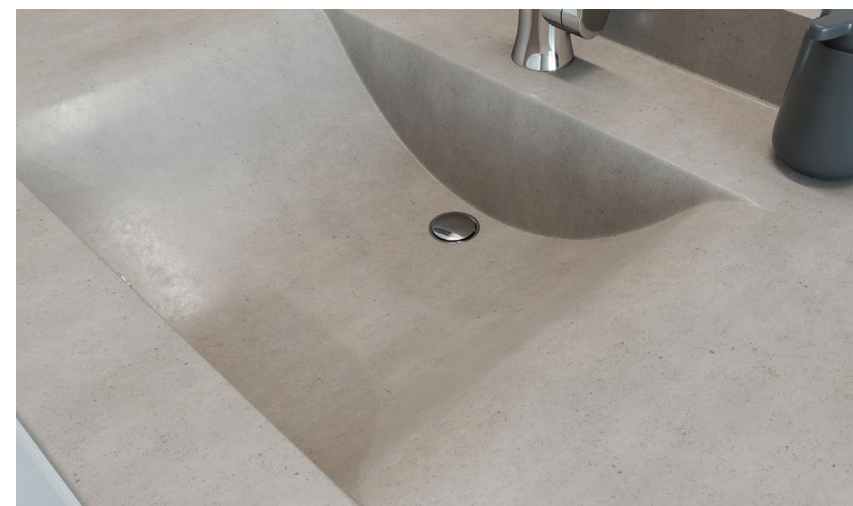

Classic Subway Tile Shower Wall Kit
in Sandstone

Vessel Sink
in Sandstone

Chesapeake Double Vanity Top
in Sandstone

SANDSTONE

(215)

Smooth Wall Shower Wall Kit
in Charcoal Gray

CHARCOAL
GRAY
(209)

Smooth Wall Shower Wall Kit
in Charcoal Gray