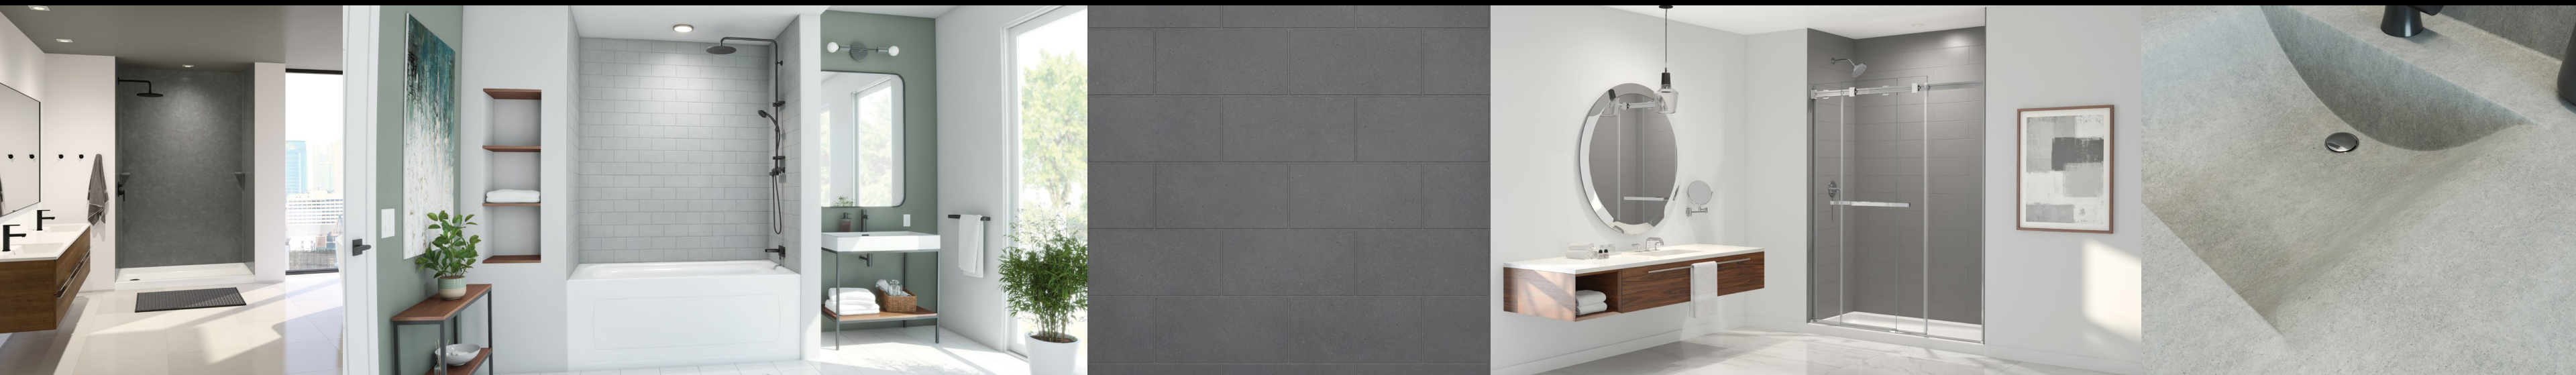

luxury that

CONCRETE SERIES

Rich in style that mimics the distinct characteristics of concrete without sacrificing the trusted durability of Swanstone, our concrete collection is a trend-setting solution that is easy to install and will last a lifetime!

lasts a lifetime