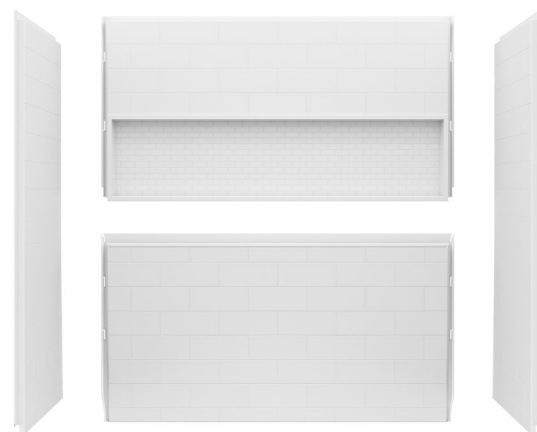

NexTile Tub Shower Wall Kit in White

## EASY-TO-INSTALL FOR EVERYDAY PROJECTS

### FEATURES

- Easy-to-install and clean without the hassle of grout or high maintenance material.
- Available in White (010). Carrara (221) coming soon.
- 4-Piece interlocking wall set designed to be quickly installed directly to a studded wall.
- SE6030TS is compatible with Swan BT-3060L/R tub

## THE NEXT GENERATION OF TILE

- 4" H x 8" W subway tile pattern featuring EverGrout® – the maintenance free, realistic textured grout line.
- NexTile features a built-in niche that can be tiled for a low-maintenance, custom look.
- Available in LTL quantities for individual orders.