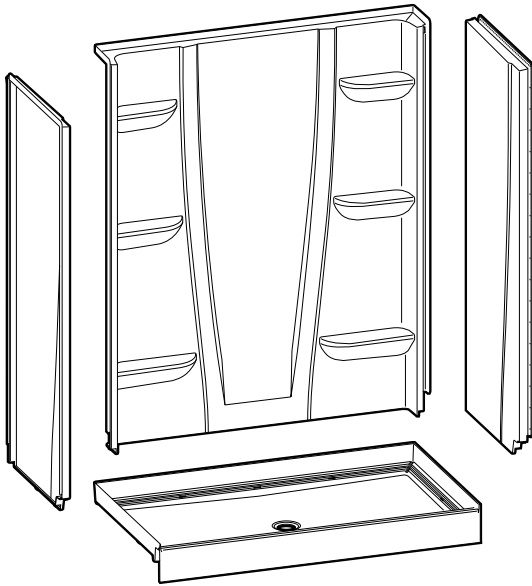

American-made and truly innovative, VERITEK PRO™ is here to make every project easier. With lightweight sections that effortlessly snap together, installation is quick and easy, even when it's a tight squeeze.

At Swan, we are dedicated to BUILDING BETTER SURFACES so you can rest easy knowing you've installed a high-quality, reliable product in your bathroom.

**THE VERITEK PRO DIFFERENCE**

- Integrated shelves in different configurations
- Lightweight, durable construction
- Simple tongue & groove connections
- Pre-leveled base
- Installs directly to stud

**VERITEK PRO - THE ULTIMATE SOLUTION**

- Save time & money with an easy, four-piece shower or tub shower installation.
- Designed for a seamless, water-tight fit.
- Available in multiple sizes and configurations. It's easy to find the perfect solution with the Veritek Pro line of bases, walls, and tubs.
- Component pieces are available to order individually. Please contact Swan Customer Care or your Sales Representative to learn more.

#### Features:

- Five (5) Shelves create ample space for bathing products
- Four (4) Piece Sectional includes: one (1) tub, two (2) side walls, and one (1) back wall
- Interlocking pieces for a caulkless and seamless fit