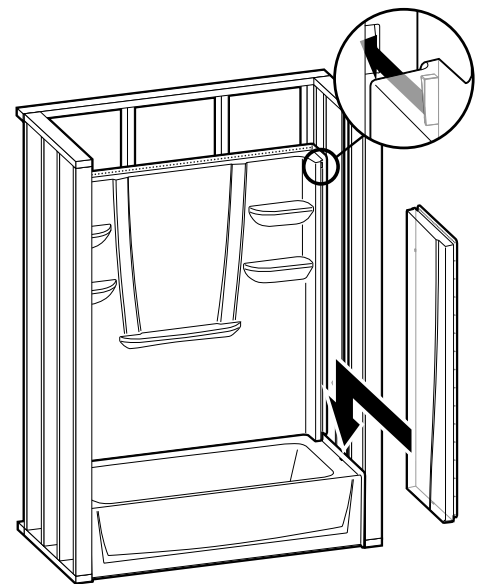

American-made and truly innovative, VERITEK PRO™ is here to make every project easier. With lightweight sections that effortlessly snap together, installation is quick and easy, even when it's a tight squeeze.

At Swan, we are dedicated to BUILDING BETTER SURFACES so you can rest easy knowing you've installed a high-quality, reliable product in your bathroom.

**THE VERITEK PRO DIFFERENCE**

- Integrated shelves in different configurations
- Lightweight, durable construction
- Simple tongue & groove connections
- Pre-leveled base
- Installs directly to stud

**VERITEK PRO - THE ULTIMATE SOLUTION**

- Save time & money with an easy, four-piece shower or tub shower installation.
- Designed for a seamless, water-tight fit.
- Available in multiple sizes and configurations. It's easy to find the perfect solution with the Veritek Pro line of bases, walls, and tubs.
- Component pieces are available to order individually. Please contact Swan Customer Care or your Sales Representative to learn more.

#### Features:

- Five (5) Shelves create ample space for bathing products
- Four (4) Piece Sectional includes: one (1) tub, two (2) side walls, and one (1) back wall
- Interlocking pieces for a caulkless and seamless fit